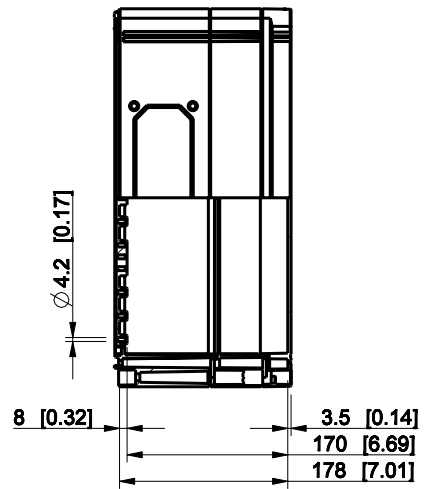

ID	Description	Date	By	Appr.
A				

Dimensions in mm [inches]

Material: Polycarbonate, fiberglass-reinforced	Color: RAL 7035
------------------------------------------------	-----------------

Supplier:	Tool No:	Weight [kg]: 3.10	Volume:
-----------	----------	-------------------	---------

CPCF404018T

Scale	Date	29.12.08
1:8	By	PKos
-	Checked	
-	Ctrl	

Replaces:	
Replaced:	
Drw No:	- A
Ref:	Cubo C
Code:	CPCF404018T
Sheet No:	

model CPCF404018T PART
drawing CUBO_C DRAWING