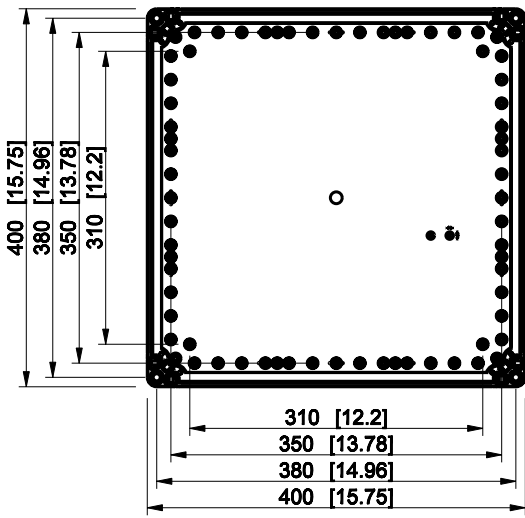

ID	Description	Date	By	Appr.
A				

Dimensions in mm [inches]

Material: Polycarbonate, fiberglass-reinforced	Color: RAL 7035
------------------------------------------------	-----------------

Supplier:	Tool No:	Weight [kg]: 3.10	Volume:
-----------	----------	-------------------	---------

CPCF404018T

Scale	Date	29.12.08
1:8	By	PKos
-	Checked	
-	Ctrl	

Replaces:	
Replaced:	
Drw No:	- A
Ref:	Cubo C
Code:	CPCF404018T
Sheet No:	

model CPCF404018T PART
drawing CUBO_C DRAWING