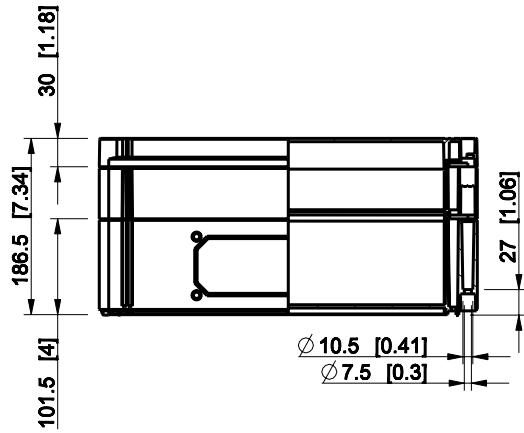

ID	Description	Date	By	Appr.
A				

Dimensions in mm [inches]

Material: Polycarbonate, fiberglass-reinforced	Color: RAL 7035
------------------------------------------------	-----------------

Supplier:	Tool No:	Weight [kg]: 3.10	Volume:
-----------	----------	-------------------	---------

CPCF404018T

Scale	Date	29.12.08
1:8	By	PKos
-	Checked	
-	Ctrl	

Replaces:	
Replaced:	
Drw No:	- A
Ref:	Cubo C
Code:	CPCF404018T
Sheet No:	

model CPCF404018T PART
drawing CUBO_C DRAWING