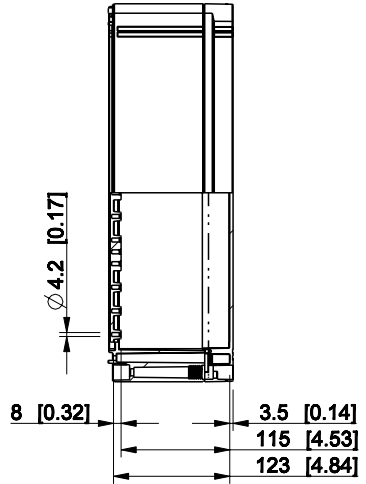

ID	Description	Date	By	Appr.
A				

Dimensions in mm [inches]

Material: ABS	Color: RAL 7035
----------------------	------------------------

Supplier:	Tool No: -	Weight [kg]: 2.67	Volume:
-----------	------------	--------------------------	---------

OABP404013T

Scale	Date	19.04.10
1:8	By	PKos
-	Checked	
-	Ctrl	

Replaces:
Replaced:
Drw No: - A
Ref: Cubo O
Code: OABP404013T
Sheet No:

model OABP404013T_PART
 drawing CUBO_O.drawing