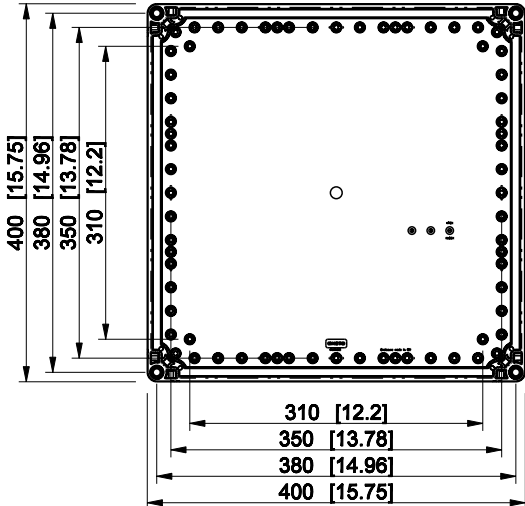

ID	Description	Date	By	Appr.
A				

Dimensions in mm [inches]

Material: ABS	Color: RAL 7035
----------------------	------------------------

Supplier:	Tool No: -	Weight [kg]: 2.67	Volume:
-----------	------------	--------------------------	---------

OABP404013T

Scale	Date	19.04.10
1:8	By	PKos
-	Checked	
-	Ctrl	

Replaces:
Replaced:
Drw No: - A
Ref: Cubo O
Code: OABP404013T
Sheet No:

model OABP404013T_PART
 drawing CUBO_O.drawing