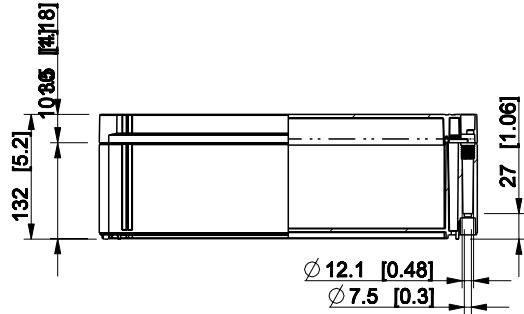

ID	Description	Date	By	Appr.
A				

Dimensions in mm [inches]

Material: ABS	Color: RAL 7035
----------------------	------------------------

Supplier:	Tool No: -	Weight [kg]: 2.67	Volume:
-----------	------------	--------------------------	---------

OABP404013T

Scale	Date	19.04.10
1:8	By	PKos
-	Checked	
-	Ctrl	

Replaces:
Replaced:
Drw No: - A
Ref: Cubo O
Code: OABP404013T
Sheet No:

model OABP404013T_PART
 drawing CUBO_O.drawing