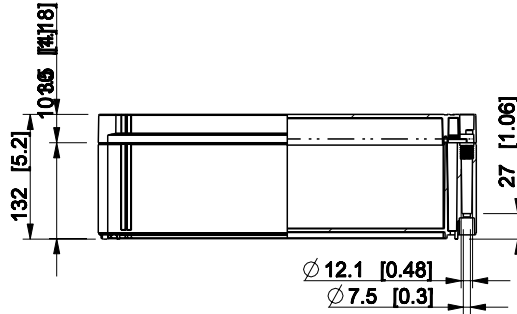

ID	Description	Date	By	Appr.
A				

Dimensions in mm [inches]

Material: Polycarbonate, fiberglass-reinforced	Color: RAL 7035
--	-----------------

Supplier:	Tool No: -	Weight [kg]: 2.67	Volume:
-----------	------------	-------------------	---------

OPCP404013T

Scale	Date	19.04.10
1:8	By	PKos
-	Checked	
-	Ctrl	

Replaces:
Replaced:
Drw No: - A
Ref: Cubo O
Code: OPCP404013T
Sheet No:

model OPCP404013T PART
drawing CUBO_O.drawing