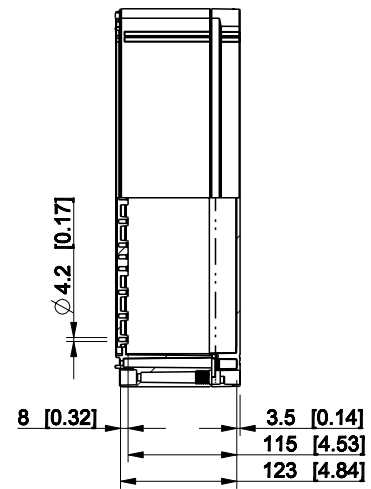

ID	Description	Date	By	Appr.
A				

Dimensions in mm [inches]

Material: Polycarbonate, fiberglass-reinforced	Color: RAL 7035
--	-----------------

Supplier:	Tool No: -	Weight [kg]: 2.67	Volume:
-----------	------------	-------------------	---------

OPCP404013T

Scale	Date	19.04.10
1:8	By	PKos
-	Checked	
-	Ctrl	

Replaces:
Replaced:
Drw No: - A
Ref: Cubo O
Code: OPCP404013T
Sheet No:

model OPCP404013T PART
drawing CUBO_O.drawing