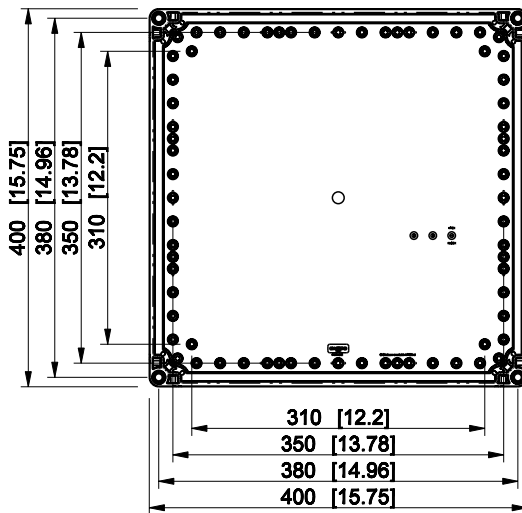

ID	Description	Date	By	Appr.
A				

Dimensions in mm [inches]

Material: Polycarbonate, fiberglass-reinforced	Color: RAL 7035
--	-----------------

Supplier:	Tool No: -	Weight [kg]: 2.67	Volume:
-----------	------------	-------------------	---------

OPCP404013T

Scale	Date	19.04.10
1:8	By	PKos
-	Checked	
-	Ctrl	

Replaces:
Replaced:
Drw No: - A
Ref: Cubo O
Code: OPCP404013T
Sheet No:

model OPCP404013T PART
drawing CUBO_O.drawing