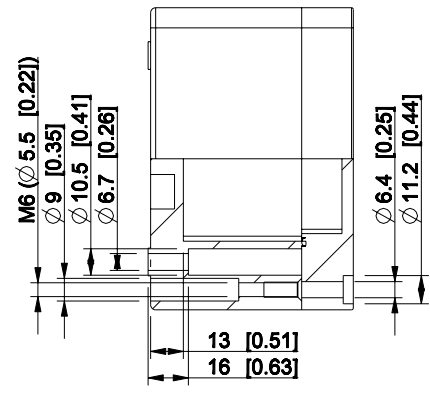

ID	Description	Date	By	Appr.
A				

Dimensions in mm [inches]

Material: Aluminium	Color: RAL 7001
---------------------	-----------------

Supplier:	Tool No:	Weight [kg]: 0.85	Volume:
-----------	----------	-------------------	---------

HALP122208

Scale	Date	24.04.09
1:3	By	TJMa
-	Checked	
-	Ctrl	

Replaces:	
Replaced:	
Drw No:	A
Ref:	Cubo H
Code:	HALP122208
Sheet No:	

model HALP122208 PART
drawing CUBO_H_20.DRAWING