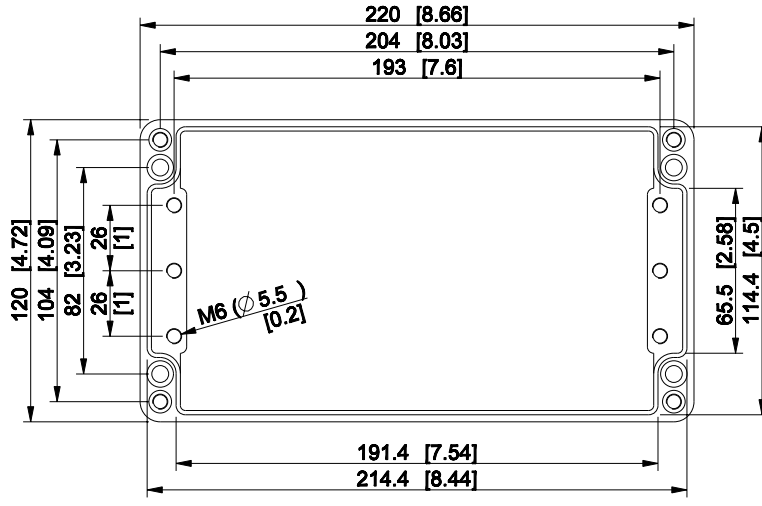

ID	Description	Date	By	Appr.
A				

Dimensions in mm [inches]

Material: Aluminium	Color: RAL 7001
---------------------	-----------------

Supplier:	Tool No:	Weight [kg]: 0.85	Volume:
-----------	----------	-------------------	---------

HALP122208

Scale	Date	24.04.09
1:3	By	TJMa
-	Checked	
-	Ctrl	

Replaces:	
Replaced:	
Drw No:	A
Ref:	Cubo H
Code:	HALP122208
Sheet No:	

model HALP122208 PART
drawing CUBO_H_20.DRAWING