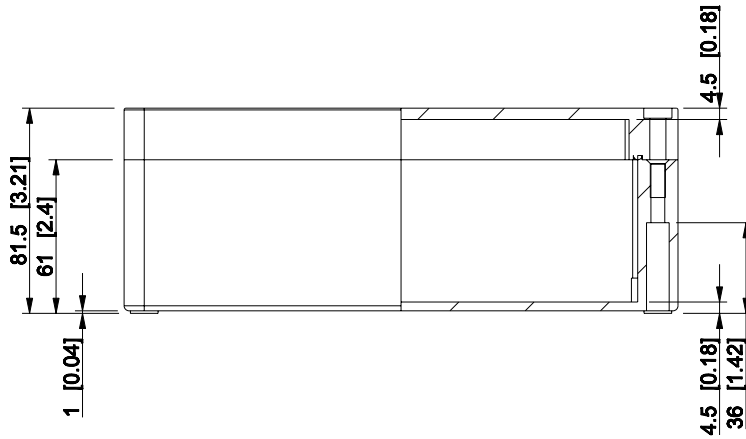

ID	Description	Date	By	Appr.
A				

Dimensions in mm [inches]

Material: Aluminium	Color: RAL 7001
---------------------	-----------------

Supplier:	Tool No:	Weight [kg]: 0.85	Volume:
-----------	----------	-------------------	---------

HALP122208

Scale	Date	24.04.09
1:3	By	TJMa
-	Checked	
-	Ctrl	

Replaces:	
Replaced:	
Drw No:	A
Ref:	Cubo H
Code:	HALP122208
Sheet No:	

model HALP122208 PART
drawing CUBO_H_20.DRAWING