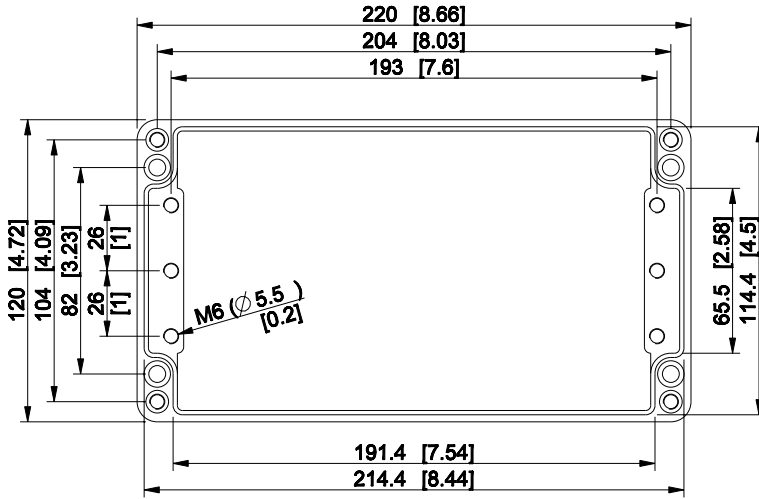

ID	Description	Date	By	Appr.
A				

Dimensions in mm [inches]

Material: Aluminium	Color: RAL 7001
---------------------	-----------------

Supplier:	Tool No:	Weight [kg]: 0.85	Volume:
-----------	----------	-------------------	---------

HALP122009

Scale	Date	24.04.09
1:3	By	TJMa
-	Checked	
-	Ctrl	

Replaces:	
Replaced:	
Drw No:	A
Ref:	Cubo H
Code:	HALP122009
Sheet No:	

model HALP122009 PART

drawing CUBO_H_20.DRAWING