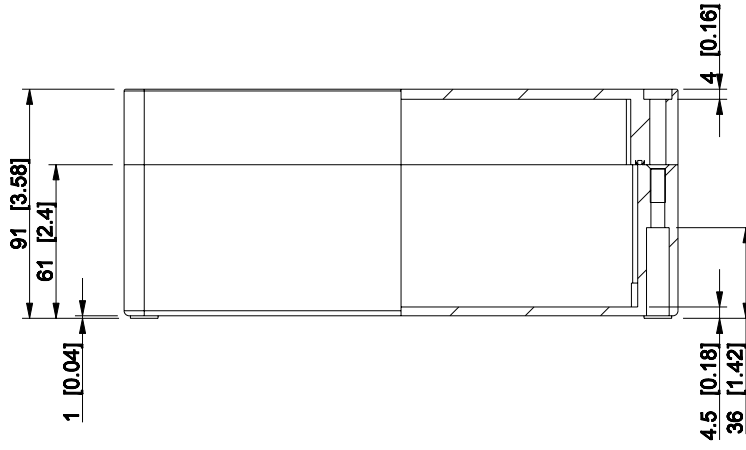

ID	Description	Date	By	Appr.
A				

Dimensions in mm [inches]

Material: Aluminium	Color: RAL 7001
---------------------	-----------------

Supplier:	Tool No:	Weight [kg]: 0.85	Volume:
-----------	----------	-------------------	---------

HALP122009

Scale	Date	24.04.09
1:3	By	TJMa
-	Checked	
-	Ctrl	

Replaces:	
Replaced:	
Drw No:	A
Ref:	Cubo H
Code:	HALP122009
Sheet No:	

model HALP122009 PART

drawing CUBO_H_20.DRAWING