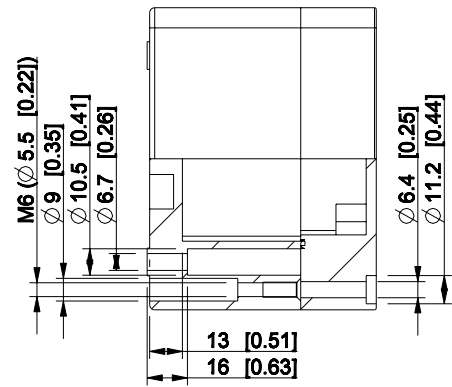

ID	Description	Date	By	Appr.
A				

Dimensions in mm [inches]

Material: Aluminium	Color: RAL 7001
---------------------	-----------------

Supplier:	Tool No:	Weight [kg]: 0.85	Volume:
-----------	----------	-------------------	---------

HALP122009

Scale	Date	24.04.09
1:3	By	TJMa
-	Checked	
-	Ctrl	

Replaces:	
Replaced:	
Drw No:	A
Ref:	Cubo H
Code:	HALP122009
Sheet No:	

model HALP122009 PART

drawing CUBO_H_20.DRAWING