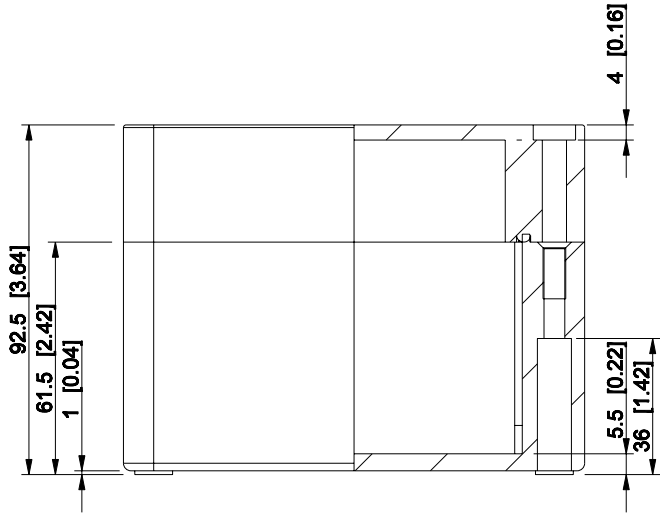

ID	Description	Date	By	Appr.
A				

Dimensions in mm [inches]

Material: Aluminium	Color: RAL 7001
---------------------	-----------------

Supplier:	Tool No:	Weight [kg]: 0.85	Volume:
-----------	----------	-------------------	---------

HALP121209

Scale	Date	24.04.09
1:2	By	TJMa
-	Checked	
-	Ctrl	

Replaces:	
Replaced:	
Drw No:	A
Ref:	Cubo H
Code:	HALP121209
Sheet No:	

model HALP121209_PART
drawing CUBO_H_DRAWING