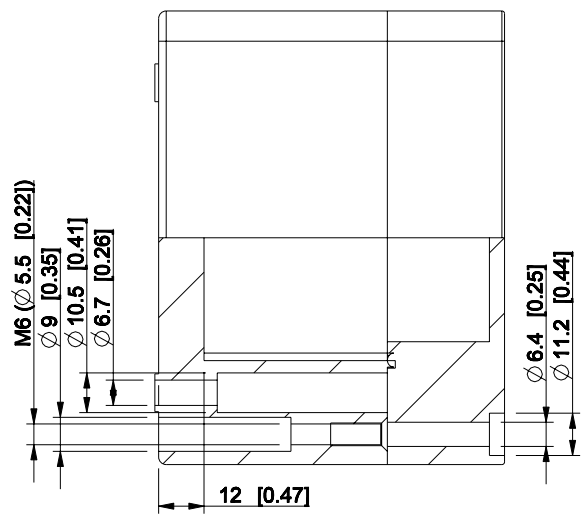

ID	Description	Date	By	Appr.
A				

Dimensions in mm [inches]

Material: Aluminium	Color: RAL 7001
---------------------	-----------------

Supplier:	Tool No:	Weight [kg]: 0.85	Volume:
-----------	----------	-------------------	---------

HALP121209

Scale	Date	24.04.09
1:2	By	TJMa
-	Checked	
-	Ctrl	

Replaces:	
Replaced:	
Drw No:	A
Ref:	Cubo H
Code:	HALP121209
Sheet No:	

model HALP121209_PART
drawing CUBO_H_DRAWING