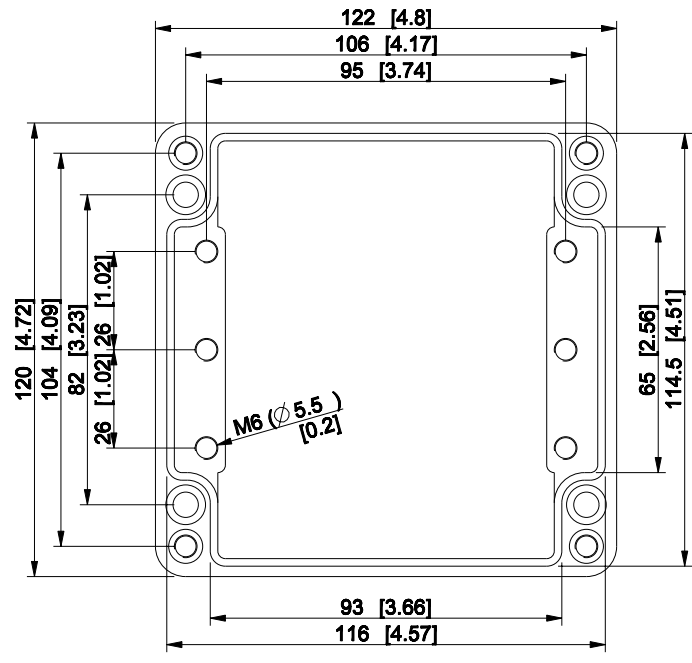

ID	Description	Date	By	Appr.
A				

Dimensions in mm [inches]

Material: Aluminium	Color: RAL 7001
---------------------	-----------------

Supplier:	Tool No:	Weight [kg]: 0.85	Volume:
-----------	----------	-------------------	---------

HALP121209

Scale	Date	24.04.09
1:2	By	TJMa
-	Checked	
-	Ctrl	

Replaces:	
Replaced:	
Drw No:	A
Ref:	Cubo H
Code:	HALP121209
Sheet No:	

model HALP121209_PART
drawing CUBO_H_DRAWING