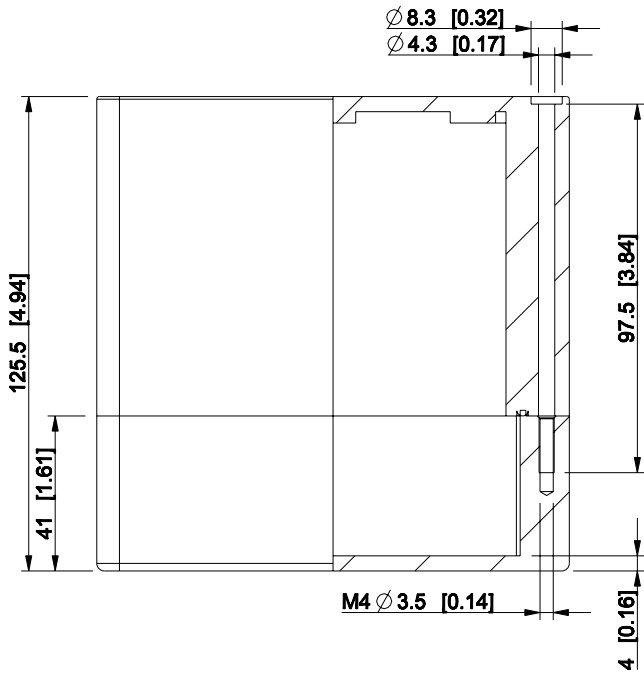

ID	Description	Date	By	Appr.
A				

Dimensions in mm [inches]

Material: Aluminium	Color: RAL 7001
---------------------	-----------------

Supplier:	Tool No:	Weight [kg]: 0.85	Volume:
-----------	----------	-------------------	---------

HALP081313

Scale	Date	27.04.09
1:2	By	TJMa
-	Checked	
-	Ctrl	

Replaces:	
Replaced:	
Drw No:	A
Ref:	Cubo H
Code:	HALP081313
Sheet No:	

model HALP081313_PART
drawing CUBO_H_7.DRAWING