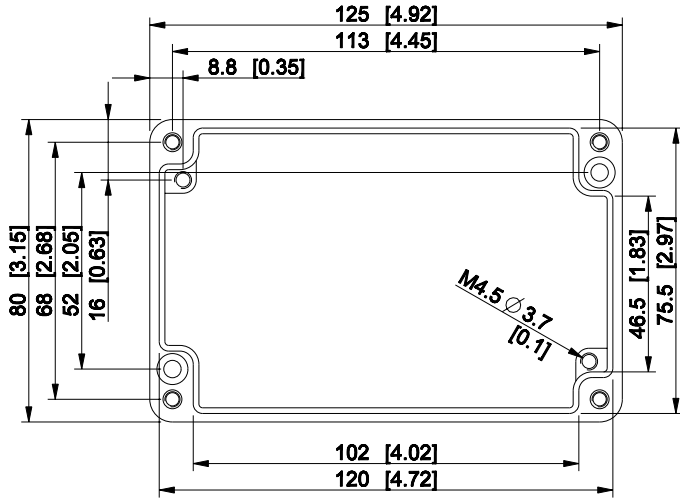

ID	Description	Date	By	Appr.
A				

Dimensions in mm [inches]

Material: Aluminium	Color: RAL 7001
---------------------	-----------------

Supplier:	Tool No:	Weight [kg]: 0.85	Volume:
-----------	----------	-------------------	---------

HALP081313

Scale	Date	27.04.09
1:2	By	TJMa
-	Checked	
-	Ctrl	

Replaces:	
Replaced:	
Drw No:	A
Ref:	Cubo H
Code:	HALP081313
Sheet No:	

model HALP081313_PART
drawing CUBO_H_7.DRAWING