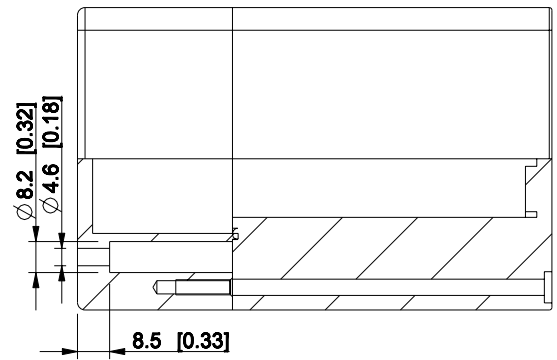

ID	Description	Date	By	Appr.
A				

Dimensions in mm [inches]

Material: Aluminium	Color: RAL 7001
---------------------	-----------------

Supplier:	Tool No:	Weight [kg]: 0.85	Volume:
-----------	----------	-------------------	---------

HALP081313

Scale	Date	27.04.09
1:2	By	TJMa
-	Checked	
-	Ctrl	

Replaces:	
Replaced:	
Drw No:	A
Ref:	Cubo H
Code:	HALP081313
Sheet No:	

model HALP081313_PART
drawing CUBO_H_7.DRAWING