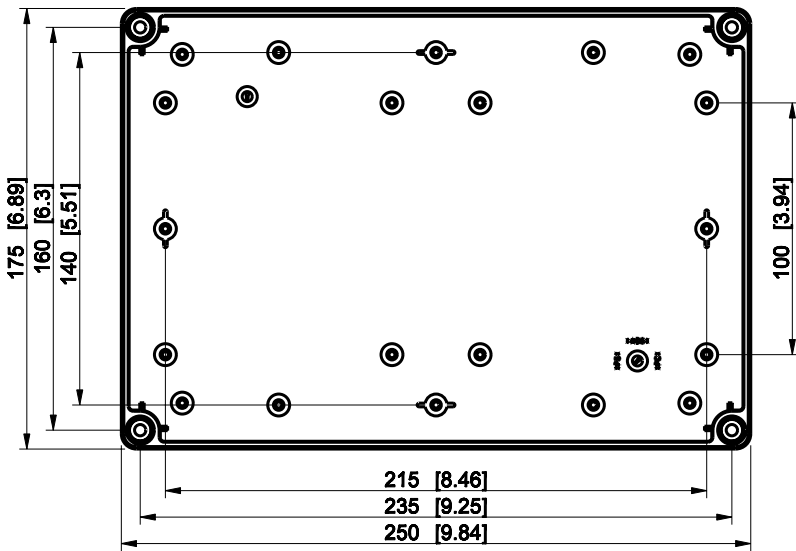

ID	Description	Date	By	Appr.
A				

Dimensions in mm [inches]

Material: Polycarbonate, fiberglass-reinforced	Color: RAL 7035
--	-----------------

Supplier:	Tool No:	Weight [kg]: 0.84	Volume:
-----------	----------	-------------------	---------

SPCK182515T

Scale	Date	08.12.08
1:3	By	PKos
-	Checked	
-	Ctrl	

Replaces:
Replaced:
Drw No: - A
Ref: Cubo S
Code: SPCK182515T
Sheet No:

model SPCK182515T PART
drawing CUBOS DRAWING