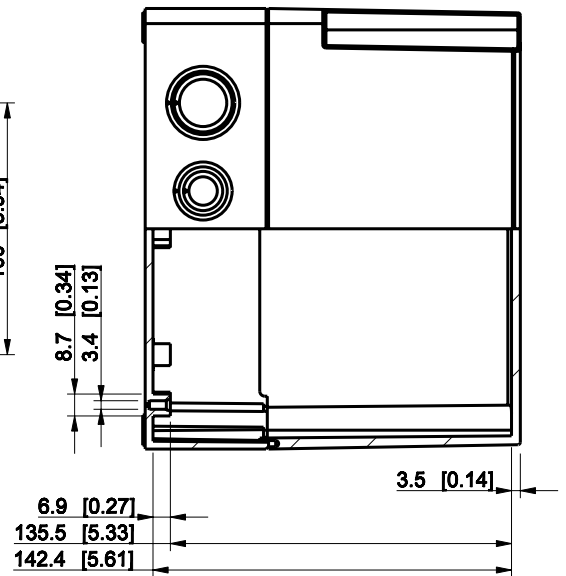

ID	Description	Date	By	Appr.
A				

Dimensions in mm [inches]

Material: Polycarbonate, fiberglass-reinforced	Color: RAL 7035
--	-----------------

Supplier:	Tool No:	Weight [kg]: 0.84	Volume:
-----------	----------	-------------------	---------

SPCK182515T

Scale	Date	08.12.08
1:3	By	PKos
-	Checked	
-	Ctrl	

Replaces:
Replaced:
Drw No: - A
Ref: Cubo S
Code: SPCK182515T
Sheet No:

model SPCK182515T PART
drawing CUBOS DRAWING