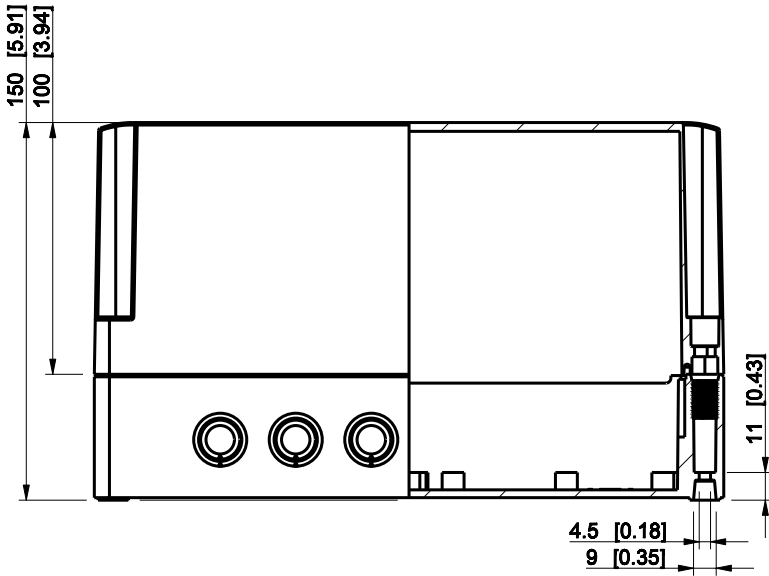

ID	Description	Date	By	Appr.
A				

Dimensions in mm [inches]

Material: Polycarbonate, fiberglass-reinforced	Color: RAL 7035
--	-----------------

Supplier:	Tool No:	Weight [kg]: 0.84	Volume:
-----------	----------	-------------------	---------

SPCK182515T

Scale	Date	08.12.08
1:3	By	PKos
-	Checked	
-	Ctrl	

Replaces:
Replaced:
Drw No: - A
Ref: Cubo S
Code: SPCK182515T
Sheet No:

model SPCK182515T PART
drawing CUBOS DRAWING