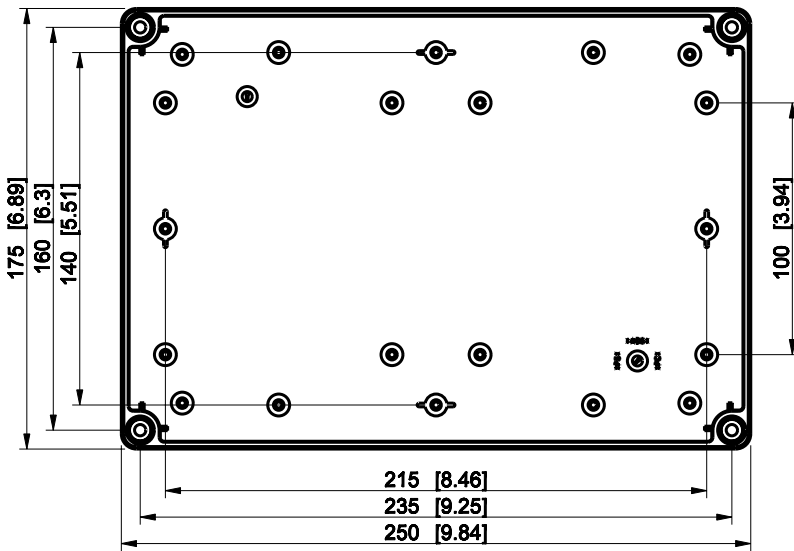

ID	Description	Date	By	Appr.
A				

Dimensions in mm [inches]

Material: Polycarbonate, fiberglass-reinforced	Color: RAL 7035
--	-----------------

Supplier:	Tool No:	Weight [kg]: 0.84	Volume:
-----------	----------	-------------------	---------

ENSTO
ENSTO CONTROL OY

SPCK182515G

Scale	Date	08.12.08
1:3	By	PKos
-	Checked	
-	Ctrl	

Replaces:
Replaced:
Drw No: - A
Ref: Cubo S
Code: SPCK182515G
Sheet No:

model SPCK182515G PART
drawing CUBOS DRAWING