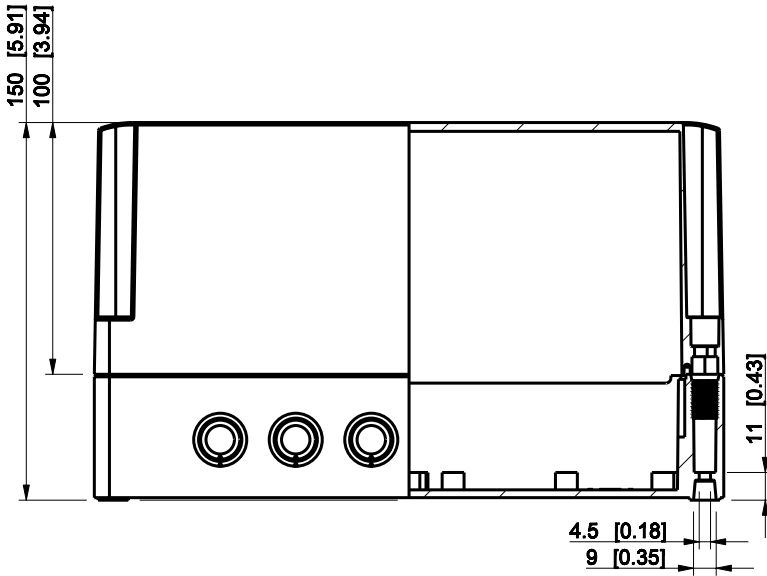

ID	Description	Date	By	Appr.
A				

Dimensions in mm [inches]

Material: Polycarbonate, fiberglass-reinforced	Color: RAL 7035
--	-----------------

Supplier:	Tool No:	Weight [kg]: 0.84	Volume:
-----------	----------	-------------------	---------

ENSTO
ENSTO CONTROL OY

SPCK182515G

Scale	Date	08.12.08
1:3	By	PKos
-	Checked	
-	Ctrl	

Replaces:
Replaced:
Drw No: - A
Ref: Cubo S
Code: SPCK182515G
Sheet No:

model SPCK182515G PART
drawing CUBOS DRAWING