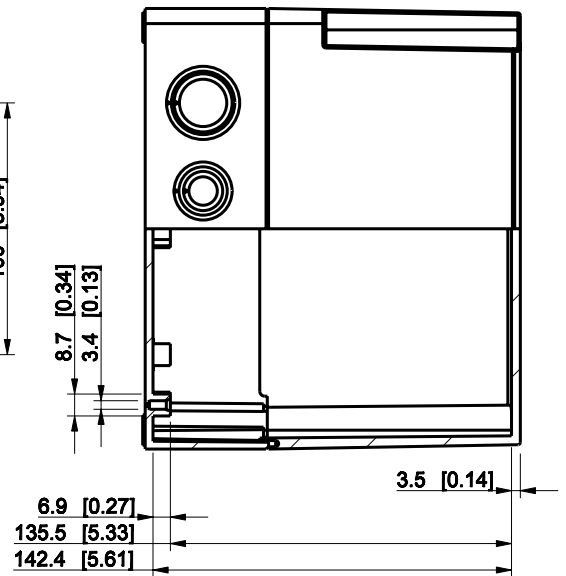

ID	Description	Date	By	Appr.
A				

Dimensions in mm [inches]

Material: Polycarbonate, fiberglass-reinforced	Color: RAL 7035
--	-----------------

Supplier:	Tool No:	Weight [kg]: 0.84	Volume:
-----------	----------	-------------------	---------

ENSTO
ENSTO CONTROL OY

SPCK182515G

Scale	Date	08.12.08
1:3	By	PKos
-	Checked	
-	Ctrl	

Replaces:
Replaced:
Drw No: - A
Ref: Cubo S
Code: SPCK182515G
Sheet No:

model SPCK182515G PART
drawing CUBOS DRAWING