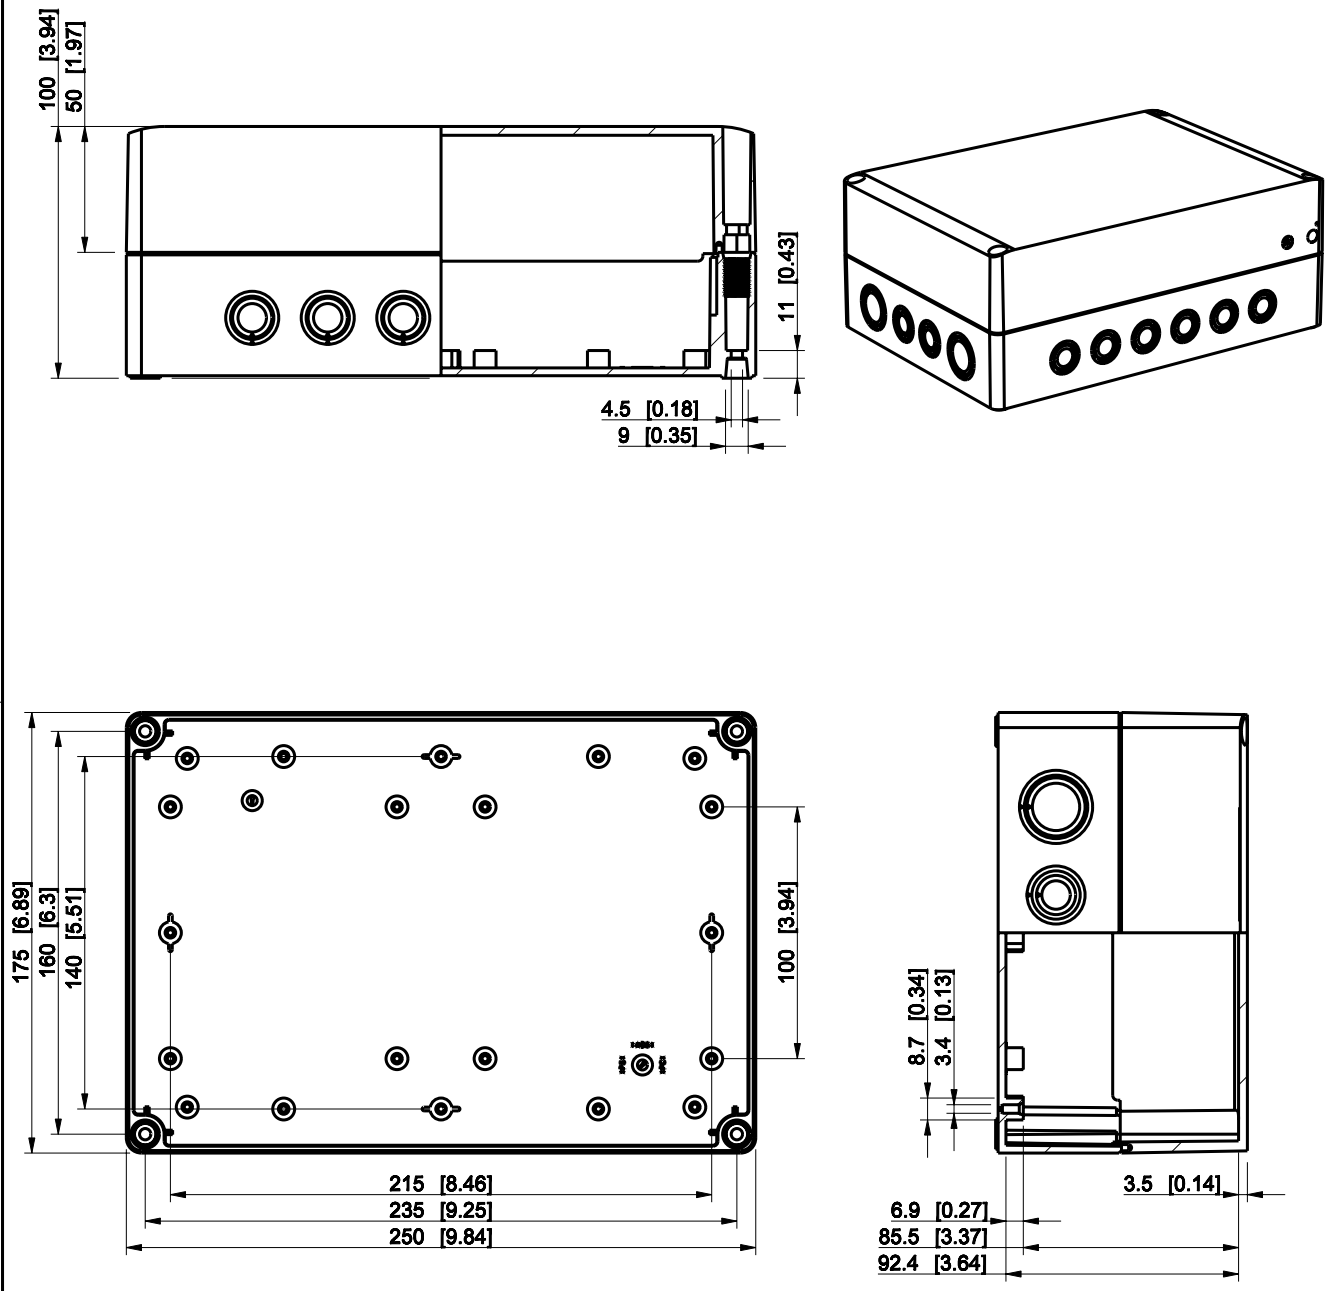

ID	Description	Date	By	Appr.
A				

Dimensions in mm [inches]

Material: Polycarbonate, fiberglass-reinforced	Color: RAL 7035
--	-----------------

Supplier:	Tool No:	Weight [kg]: 0.68	Volume:
-----------	----------	-------------------	---------

SPCK182510T

Scale	Date	08.12.08
1:3	By	PKos
-	Checked	
-	Ctrl	

Replaces:
Replaced:
Drw No: - A
Ref: Cubo S
Code: SPCK182510T
Sheet No:

model SPCK182510T PART
 drawing CUBOS DRAWING