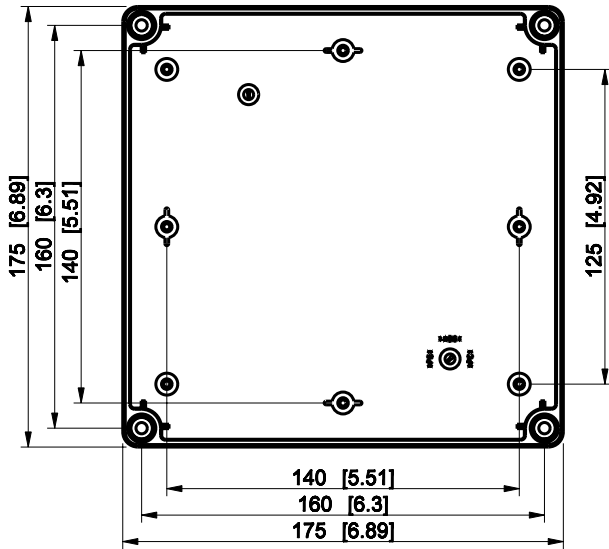

ID	Description	Date	By	Appr.
A				

Dimensions in mm [inches]

Material: Polycarbonate, fiberglass-reinforced	Color: RAL 7035
--	-----------------

Supplier:	Tool No:	Weight [kg]: 0.64	Volume:
-----------	----------	-------------------	---------

**ENSTO**  
ENSTO CONTROL OY

**SPCK181815T**

Scale	Date	08.12.08
1:3	By	PKos
-	Checked	
-	Ctrl	

Replaces:	
Replaced:	
Drw No:	- A
Ref:	Cubo S
Code:	SPCK181815T
Sheet No:	

model SPCK181815T PART  
drawing CUBOS DRAWING