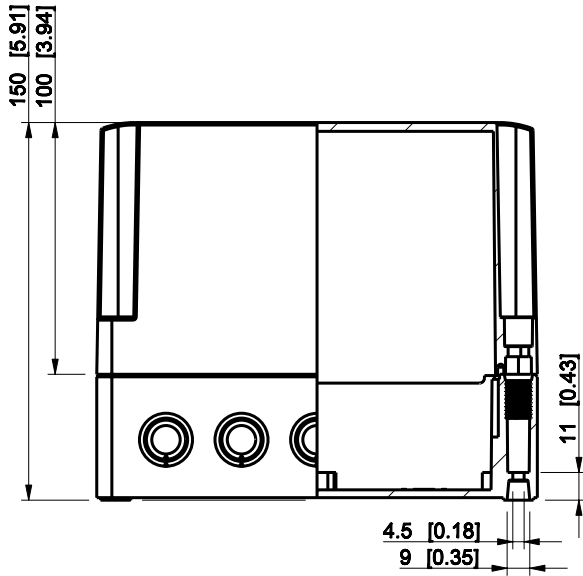

ID	Description	Date	By	Appr.
A				

Dimensions in mm [inches]

Material: Polycarbonate, fiberglass-reinforced	Color: RAL 7035
--	-----------------

Supplier:	Tool No:	Weight [kg]: 0.64	Volume:
-----------	----------	-------------------	---------

**ENSTO**  
ENSTO CONTROL OY

**SPCK181815T**

Scale	Date	08.12.08
1:3	By	PKos
-	Checked	
-	Ctrl	

Replaces:	
Replaced:	
Drw No:	- A
Ref:	Cubo S
Code:	SPCK181815T
Sheet No:	

model SPCK181815T PART  
drawing CUBOS DRAWING