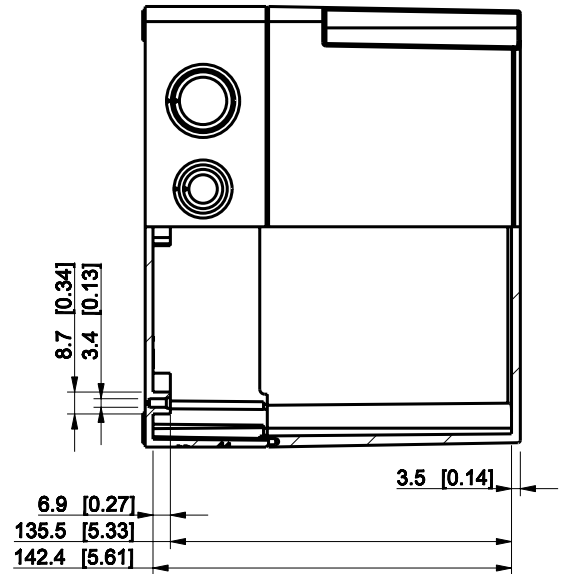

ID	Description	Date	By	Appr.
A				

Dimensions in mm [inches]

Material: Polycarbonate, fiberglass-reinforced	Color: RAL 7035
--	-----------------

Supplier:	Tool No:	Weight [kg]: 0.64	Volume:
-----------	----------	-------------------	---------

**ENSTO**  
ENSTO CONTROL OY

**SPCK181815T**

Scale	Date	08.12.08
1:3	By	PKos
-	Checked	
-	Ctrl	

Replaces:	
Replaced:	
Drw No:	- A
Ref:	Cubo S
Code:	SPCK181815T
Sheet No:	

model SPCK181815T PART  
drawing CUBOS DRAWING