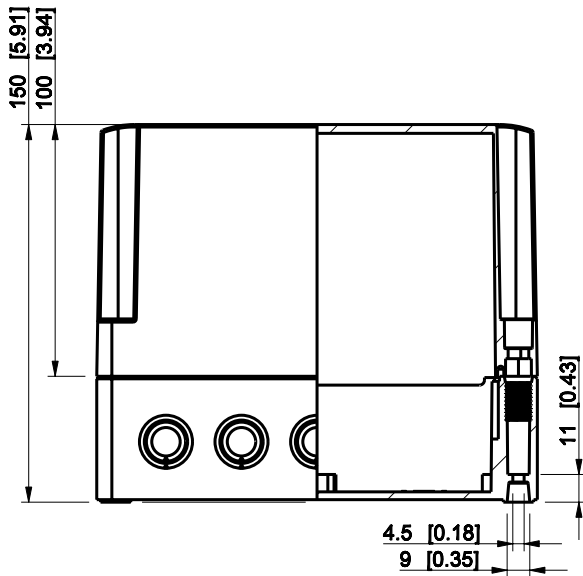

ID	Description	Date	By	Appr.
A				

Dimensions in mm [inches]

Material: Polycarbonate, fiberglass-reinforced	Color: RAL 7035
--	-----------------

Supplier:	Tool No:	Weight [kg]: 0.64	Volume:
-----------	----------	-------------------	---------

SPCK181815G

Scale	Date	08.12.08
1:3	By	PKos
-	Checked	
-	Ctrl	

Replaces:	
Replaced:	
Drw No:	- A
Ref:	Cubo S
Code:	SPCK181815G
Sheet No:	

model SPCK181815G PART
 drawing CUBOS DRAWING