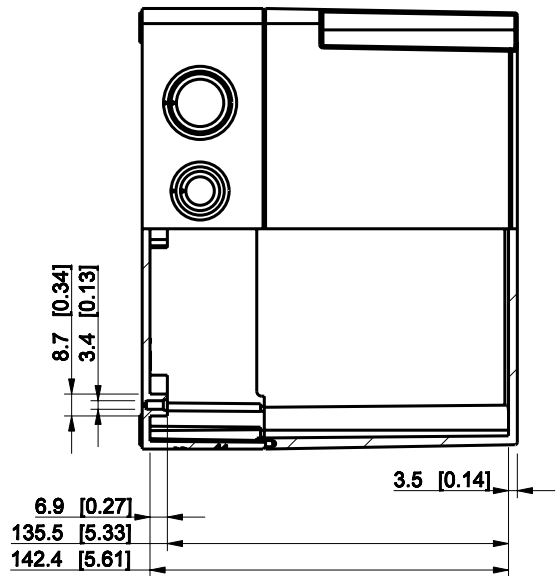

ID	Description	Date	By	Appr.
A				

Dimensions in mm [inches]

Material: Polycarbonate, fiberglass-reinforced	Color: RAL 7035
--	-----------------

Supplier:	Tool No:	Weight [kg]: 0.64	Volume:
-----------	----------	-------------------	---------

SPCK181815G

Scale	Date	08.12.08
1:3	By	PKos
-	Checked	
-	Ctrl	

Replaces:	
Replaced:	
Drw No:	- A
Ref:	Cubo S
Code:	SPCK181815G
Sheet No:	

model SPCK181815G PART
 drawing CUBOS DRAWING