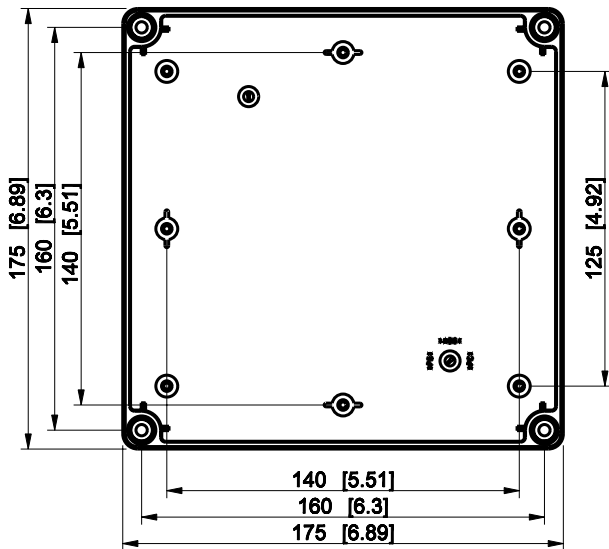

ID	Description	Date	By	Appr.
A				

Dimensions in mm [inches]

Material: Polycarbonate, fiberglass-reinforced	Color: RAL 7035
--	-----------------

Supplier:	Tool No:	Weight [kg]: 0.64	Volume:
-----------	----------	-------------------	---------

SPCK181815G

Scale	Date	08.12.08
1:3	By	PKos
-	Checked	
-	Ctrl	

Replaces:	
Replaced:	
Drw No:	- A
Ref:	Cubo S
Code:	SPCK181815G
Sheet No:	

model SPCK181815G PART
 drawing CUBOS DRAWING