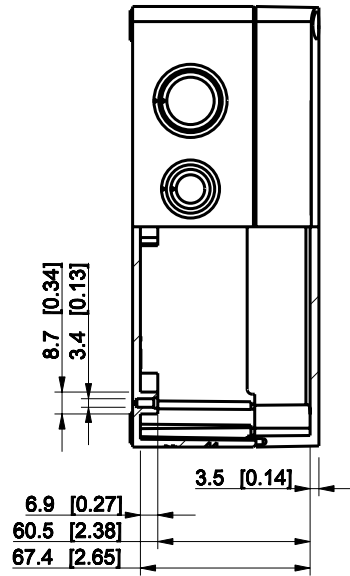

ID	Description	Date	By	Appr.
A				

Dimensions in mm [inches]

Material: Polycarbonate, fiberglass-reinforced	Color: RAL 7035
--	-----------------

Supplier:	Tool No:	Weight [kg]: 0.43	Volume:
-----------	----------	-------------------	---------

SPCK181808T

Scale	Date	08.12.08
1:3	By	PKos
-	Checked	
-	Ctrl	

Replaces:
Replaced:
Drw No: - A
Ref: Cubo S
Code: SPCK181808T
Sheet No:

model SPCK181808T PART

drawing CUBOS DRAWING