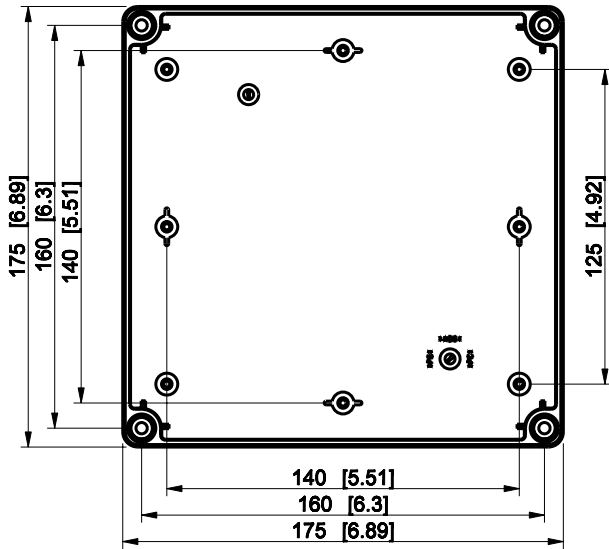

ID	Description	Date	By	Appr.
A				

Dimensions in mm [inches]

Material: Polycarbonate, fiberglass-reinforced	Color: RAL 7035
--	-----------------

Supplier:	Tool No:	Weight [kg]: 0.43	Volume:
-----------	----------	-------------------	---------

SPCK181808T

Scale	Date	08.12.08
1:3	By	PKos
-	Checked	
-	Ctrl	

Replaces:
Replaced:
Drw No: - A
Ref: Cubo S
Code: SPCK181808T
Sheet No:

model SPCK181808T PART

drawing CUBOS DRAWING