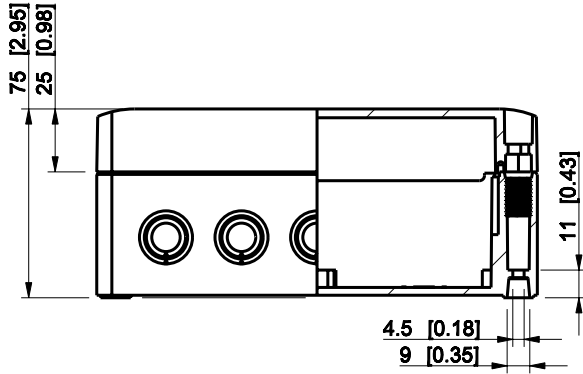

ID	Description	Date	By	Appr.
A				

Dimensions in mm [inches]

Material: Polycarbonate, fiberglass-reinforced	Color: RAL 7035
--	-----------------

Supplier:	Tool No:	Weight [kg]: 0.43	Volume:
-----------	----------	-------------------	---------

SPCK181808T

Scale	Date	08.12.08
1:3	By	PKos
-	Checked	
-	Ctrl	

Replaces:
Replaced:
Drw No: - A
Ref: Cubo S
Code: SPCK181808T
Sheet No:

model SPCK181808T PART

drawing CUBOS DRAWING