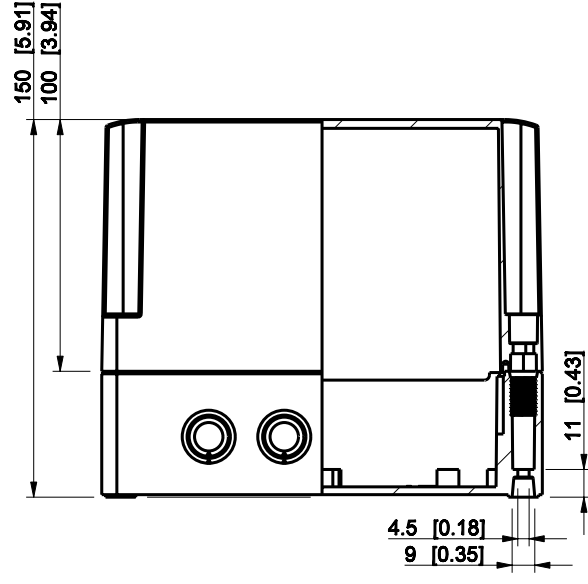

ID	Description	Date	By	Appr.
A				

Dimensions in mm [inches]

Material: Polycarbonate, fiberglass-reinforced	Color: RAL 7035
--	-----------------

Supplier:	Tool No:	Weight [kg]: 0.51	Volume:
-----------	----------	-------------------	---------

SPCK131815T

Scale	Date	08.12.08
1:3	By	PKos
-	Checked	
-	Ctrl	

Replaces:	
Replaced:	
Drw No:	- A
Ref:	Cubo S
Code:	SPCK131815T
Sheet No:	

model SPCK131815T PART
drawing CUBOS DRAWING