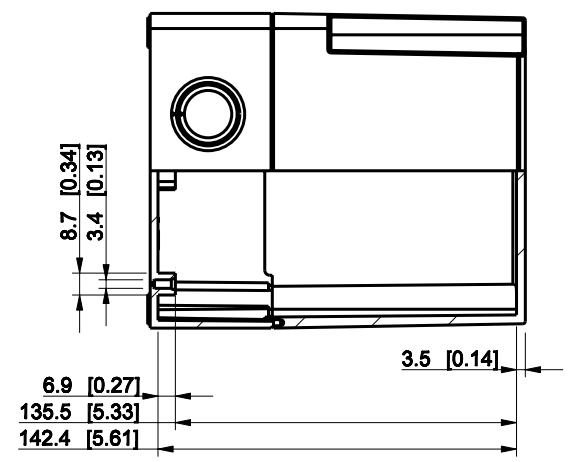

ID	Description	Date	By	Appr.
A				

Dimensions in mm [inches]

Material: Polycarbonate, fiberglass-reinforced	Color: RAL 7035
--	-----------------

Supplier:	Tool No:	Weight [kg]: 0.51	Volume:
-----------	----------	-------------------	---------

SPCK131815T

Scale	Date	08.12.08
1:3	By	PKos
-	Checked	
-	Ctrl	

Replaces:	
Replaced:	
Drw No:	- A
Ref:	Cubo S
Code:	SPCK131815T
Sheet No:	

model SPCK131815T PART
drawing CUBOS DRAWING