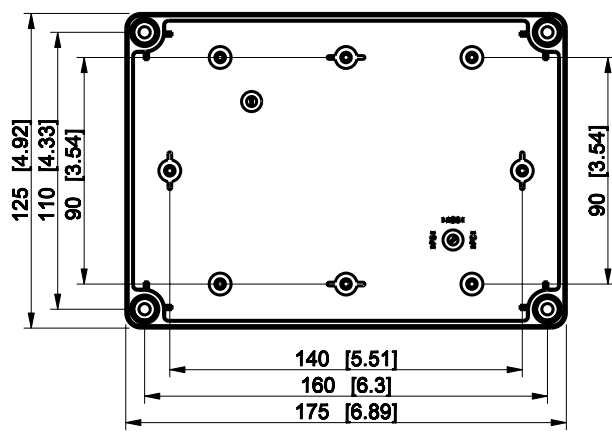

ID	Description	Date	By	Appr.
A				

Dimensions in mm [inches]

Material: Polycarbonate, fiberglass-reinforced	Color: RAL 7035
--	-----------------

Supplier:	Tool No:	Weight [kg]: 0.51	Volume:
-----------	----------	-------------------	---------

SPCK131815T

Scale	Date	08.12.08
1:3	By	PKos
-	Checked	
-	Ctrl	

Replaces:	
Replaced:	
Drw No:	- A
Ref:	Cubo S
Code:	SPCK131815T
Sheet No:	

model SPCK131815T PART
drawing CUBOS DRAWING