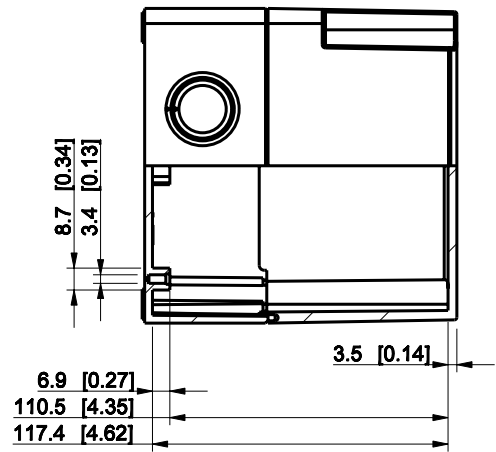

ID	Description	Date	By	Appr.
A				

Dimensions in mm [inches]

Material: Polycarbonate, fiberglass-reinforced	Color: RAL 7035
--	-----------------

Supplier:	Tool No:	Weight [kg]: 0.46	Volume:
-----------	----------	-------------------	---------

ENSTO
ENSTO CONTROL OY

SPCK131813G

Scale	Date	08.12.08
1:3	By	PKos
-	Checked	
-	Ctrl	

Replaces:
Replaced:
Drw No: - A
Ref: Cubo S
Code: SPCK131813G
Sheet No:

model SPCK131813G PART

drawing CUBOS DRAWING