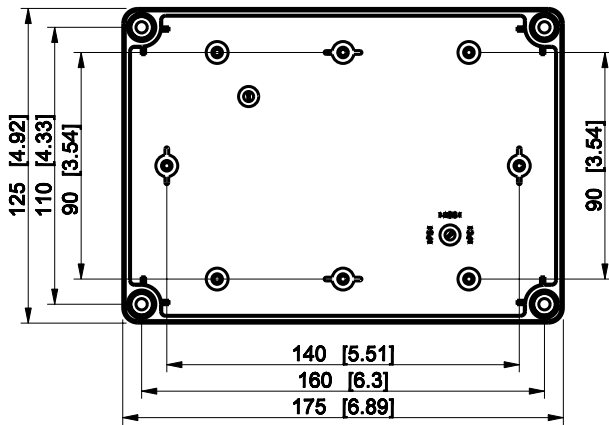

ID	Description	Date	By	Appr.
A				

Dimensions in mm [inches]

Material: Polycarbonate, fiberglass-reinforced	Color: RAL 7035
--	-----------------

Supplier:	Tool No:	Weight [kg]: 0.46	Volume:
-----------	----------	-------------------	---------

ENSTO
ENSTO CONTROL OY

SPCK131813G

Scale	Date	08.12.08
1:3	By	PKos
-	Checked	
-	Ctrl	

Replaces:
Replaced:
Drw No: - A
Ref: Cubo S
Code: SPCK131813G
Sheet No:

model SPCK131813G PART

drawing CUBOS DRAWING