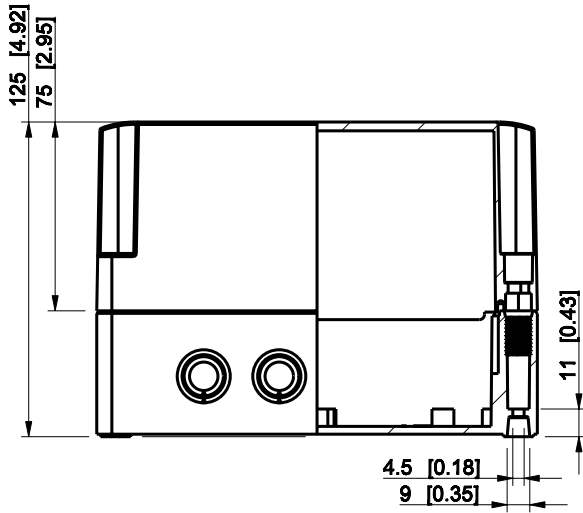

ID	Description	Date	By	Appr.
A				

Dimensions in mm [inches]

Material: Polycarbonate, fiberglass-reinforced	Color: RAL 7035
--	-----------------

Supplier:	Tool No:	Weight [kg]: 0.46	Volume:
-----------	----------	-------------------	---------

ENSTO
ENSTO CONTROL OY

SPCK131813G

Scale	Date	08.12.08
1:3	By	PKos
-	Checked	
-	Ctrl	

Replaces:
Replaced:
Drw No: - A
Ref: Cubo S
Code: SPCK131813G
Sheet No:

model SPCK131813G PART

drawing CUBOS DRAWING