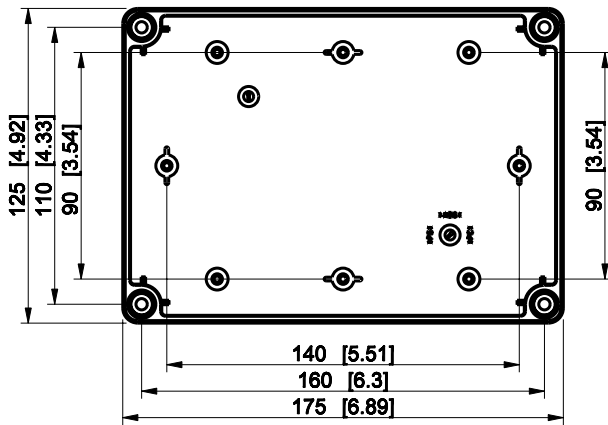

ID	Description	Date	By	Appr.
A				

Dimensions in mm [inches]

Material: Polycarbonate, fiberglass-reinforced	Color: RAL 7035
--	-----------------

Supplier:	Tool No:	Weight [kg]: 0.41	Volume:
-----------	----------	-------------------	---------

ENSTO
ENSTO CONTROL OY

SPCK131810T

Scale	Date	08.12.08
1:3	By	PKos
-	Checked	
-	Ctrl	

Replaces:
Replaced:
Drw No: - A
Ref: Cubo S
Code: SPCK131810T
Sheet No:

model SPCK131810T PART

drawing CUBOS DRAWING