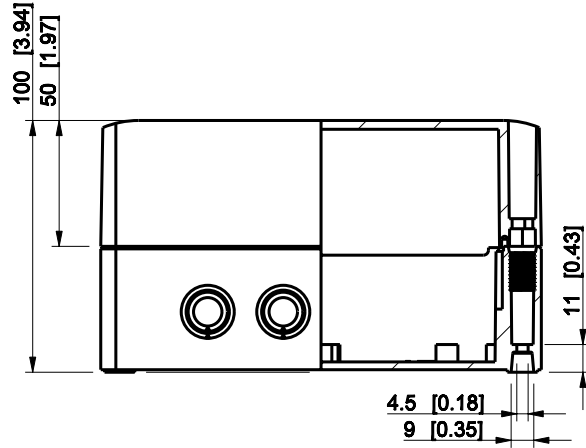

ID	Description	Date	By	Appr.
A				

Dimensions in mm [inches]

Material: Polycarbonate, fiberglass-reinforced	Color: RAL 7035
--	-----------------

Supplier:	Tool No:	Weight [kg]: 0.41	Volume:
-----------	----------	-------------------	---------

ENSTO
ENSTO CONTROL OY

SPCK131810T

Scale	Date	08.12.08
1:3	By	PKos
-	Checked	
-	Ctrl	

Replaces:
Replaced:
Drw No: - A
Ref: Cubo S
Code: SPCK131810T
Sheet No:

model SPCK131810T PART

drawing CUBOS DRAWING