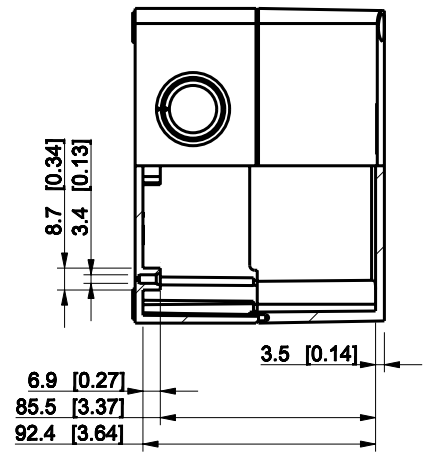

ID	Description	Date	By	Appr.
A				

Dimensions in mm [inches]

Material: Polycarbonate, fiberglass-reinforced	Color: RAL 7035
--	-----------------

Supplier:	Tool No:	Weight [kg]: 0.41	Volume:
-----------	----------	-------------------	---------

ENSTO
ENSTO CONTROL OY

SPCK131810T

Scale	Date	08.12.08
1:3	By	PKos
-	Checked	
-	Ctrl	

Replaces:
Replaced:
Drw No: - A
Ref: Cubo S
Code: SPCK131810T
Sheet No:

model SPCK131810T PART

drawing CUBOS DRAWING