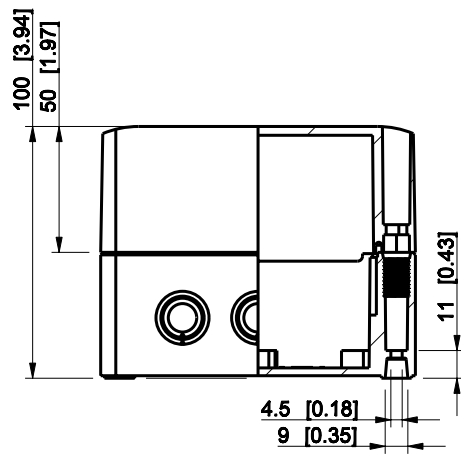

ID	Description	Date	By	Appr.
A				

Dimensions in mm [inches]

Material: Polycarbonate, fiberglass-reinforced	Color: RAL 7035
--	-----------------

Supplier:	Tool No:	Weight [kg]: 0.33	Volume:
-----------	----------	-------------------	---------

SPCK131310T

Scale	Date	08.12.08
1:3	By	PKos
-	Checked	
-	Ctrl	

Replaces:
Replaced:
Drw No: - A
Ref: Cubo S
Code: SPCK131310T
Sheet No:

model SPCK131310T PART
 drawing CUBOS DRAWING