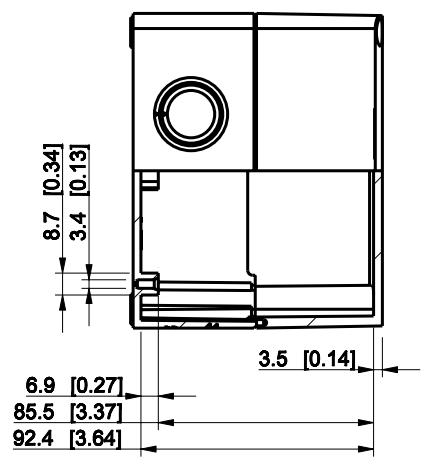

ID	Description	Date	By	Appr.
A				

Dimensions in mm [inches]

Material: Polycarbonate, fiberglass-reinforced	Color: RAL 7035
--	-----------------

Supplier:	Tool No:	Weight [kg]: 0.33	Volume:
-----------	----------	-------------------	---------

SPCK131310T

Scale	Date	08.12.08
1:3	By	PKos
-	Checked	
-	Ctrl	

Replaces:
Replaced:
Drw No: - A
Ref: Cubo S
Code: SPCK131310T
Sheet No:

model SPCK131310T PART
 drawing CUBOS DRAWING