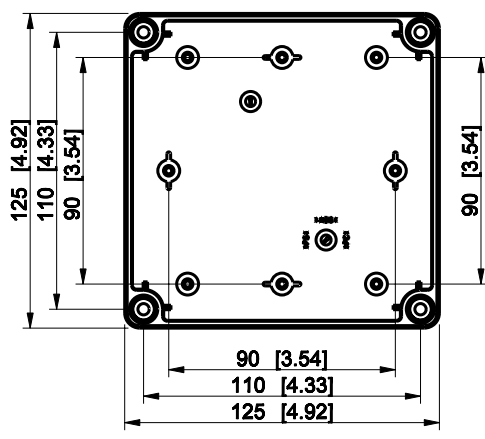

ID	Description	Date	By	Appr.
A				

Dimensions in mm [inches]

Material: Polycarbonate, fiberglass-reinforced	Color: RAL 7035
--	-----------------

Supplier:	Tool No:	Weight [kg]: 0.33	Volume:
-----------	----------	-------------------	---------

SPCK131310T

Scale	Date	08.12.08
1:3	By	PKos
-	Checked	
-	Ctrl	

Replaces:
Replaced:
Drw No: - A
Ref: Cubo S
Code: SPCK131310T
Sheet No:

model SPCK131310T PART
 drawing CUBOS DRAWING