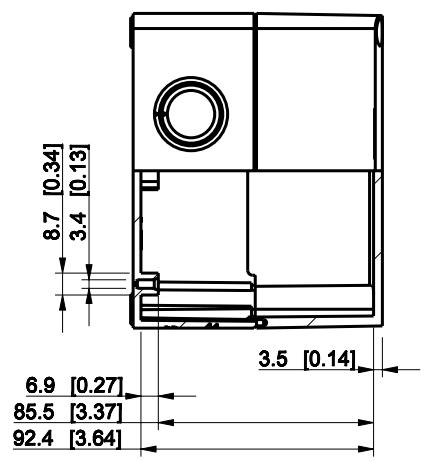

ID	Description	Date	By	Appr.
A				

Dimensions in mm [inches]

Material: Polycarbonate, fiberglass-reinforced	Color: RAL 7035
--	-----------------

Supplier:	Tool No:	Weight [kg]: 0.33	Volume:
-----------	----------	-------------------	---------

SPCK131310G

Scale	Date	08.12.08
1:3	By	PKos
-	Checked	
-	Ctrl	

Replaces:
Replaced:
Drw No: - A
Ref: Cubo S
Code: SPCK131310G
Sheet No:

model SPCK131310G PART
 drawing CUBOS DRAWING