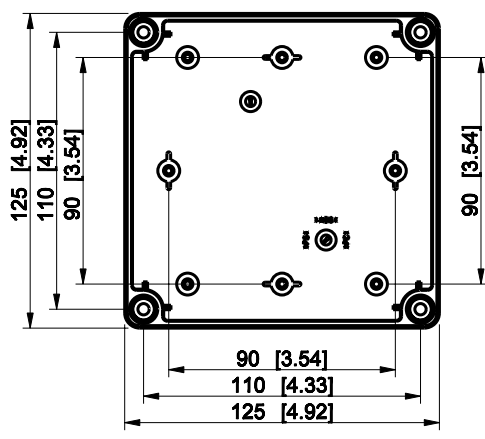

ID	Description	Date	By	Appr.
A				

Dimensions in mm [inches]

Material: Polycarbonate, fiberglass-reinforced	Color: RAL 7035
--	-----------------

Supplier:	Tool No:	Weight [kg]: 0.33	Volume:
-----------	----------	-------------------	---------

SPCK131310G

Scale	Date	08.12.08
1:3	By	PKos
-	Checked	
-	Ctrl	

Replaces:
Replaced:
Drw No: - A
Ref: Cubo S
Code: SPCK131310G
Sheet No:

model SPCK131310G PART
 drawing CUBOS DRAWING