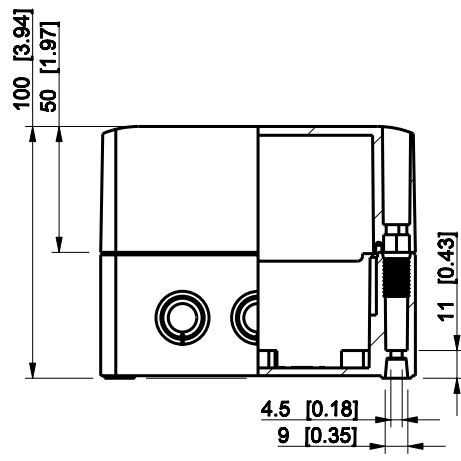

ID	Description	Date	By	Appr.
A				

Dimensions in mm [inches]

Material: Polycarbonate, fiberglass-reinforced	Color: RAL 7035
--	-----------------

Supplier:	Tool No:	Weight [kg]: 0.33	Volume:
-----------	----------	-------------------	---------

SPCK131310G

Scale	Date	08.12.08
1:3	By	PKos
-	Checked	
-	Ctrl	

Replaces:
Replaced:
Drw No: - A
Ref: Cubo S
Code: SPCK131310G
Sheet No:

model SPCK131310G PART
 drawing CUBOS DRAWING