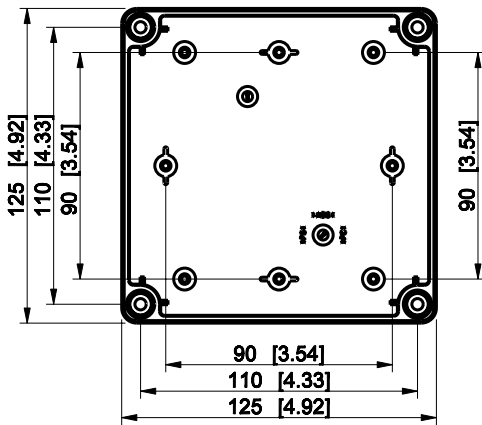

ID	Description	Date	By	Appr.
A				

Dimensions in mm [inches]

Material: Polycarbonate, fiberglass-reinforced	Color: RAL 7035
--	-----------------

Supplier:	Tool No:	Weight [kg]: 0.26	Volume:
-----------	----------	-------------------	---------

SPCK131308T

Scale	Date	08.12.08
1:3	By	PKos
-	Checked	
-	Ctrl	

Replaces:
Replaced:
Drw No: - A
Ref: Cubo S
Code: SPCK131308T
Sheet No:

model SPCK131308T PART  
 drawing CUBOS DRAWING