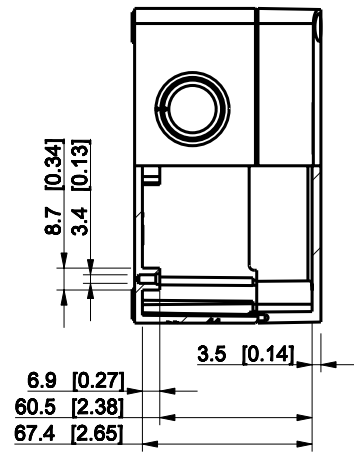

ID	Description	Date	By	Appr.
A				

Dimensions in mm [inches]

Material: Polycarbonate, fiberglass-reinforced	Color: RAL 7035
--	-----------------

Supplier:	Tool No:	Weight [kg]: 0.26	Volume:
-----------	----------	-------------------	---------

SPCK131308T

Scale	Date	08.12.08
1:3	By	PKos
-	Checked	
-	Ctrl	

Replaces:
Replaced:
Drw No: - A
Ref: Cubo S
Code: SPCK131308T
Sheet No:

model SPCK131308T PART  
 drawing CUBOS DRAWING