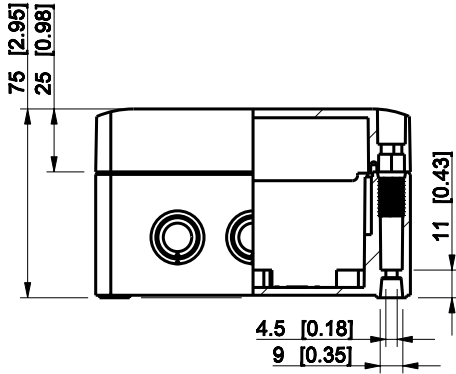

ID	Description	Date	By	Appr.
A				

Dimensions in mm [inches]

Material: Polycarbonate, fiberglass-reinforced	Color: RAL 7035
--	-----------------

Supplier:	Tool No:	Weight [kg]: 0.26	Volume:
-----------	----------	-------------------	---------

SPCK131308T

Scale	Date	08.12.08
1:3	By	PKos
-	Checked	
-	Ctrl	

Replaces:
Replaced:
Drw No: - A
Ref: Cubo S
Code: SPCK131308T
Sheet No:

model SPCK131308T PART  
 drawing CUBOS DRAWING