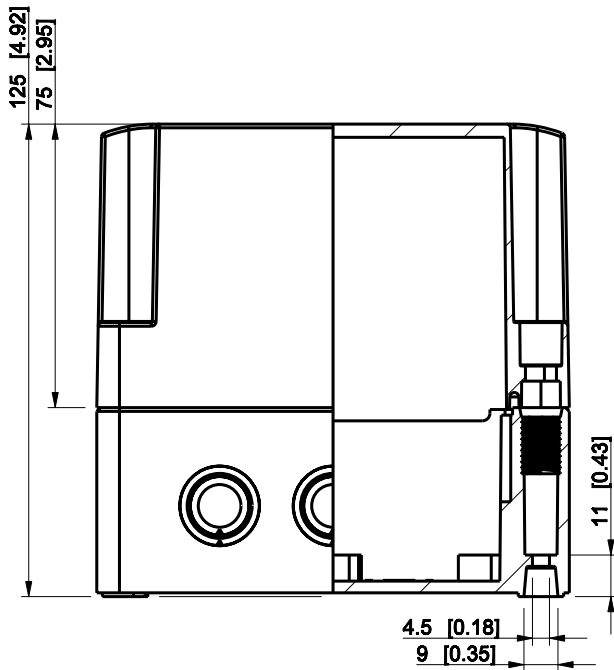

ID	Description	Date	By	Appr.
A				

Dimensions in mm [inches]

Material: Polycarbonate, fiberglass-reinforced	Color: RAL 7035
--	-----------------

Supplier:	Tool No:	Weight [kg]: 0.26	Volume:
-----------	----------	-------------------	---------

SPCK081313G

Scale	Date	08.12.08
1:2	By	PKos
-	Checked	
-	Ctrl	

Replaces:
Replaced:
Drw No: - A
Ref: Cubo S
Code: SPCK081313G
Sheet No:

model SPCK081313G PART
 drawing CUBOS DRAWING