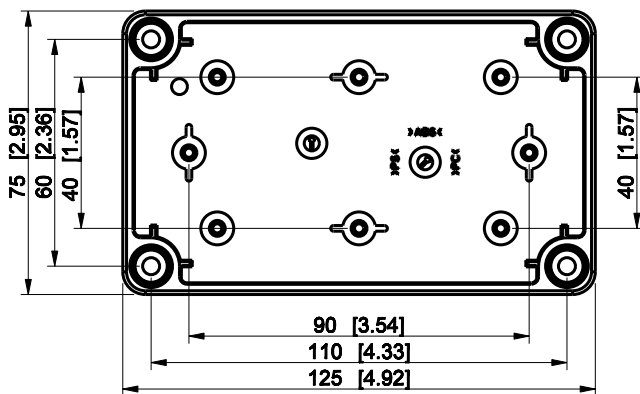

ID	Description	Date	By	Appr.
A				

Dimensions in mm [inches]

Material: Polycarbonate, fiberglass-reinforced	Color: RAL 7035
--	-----------------

Supplier:	Tool No:	Weight [kg]: 0.26	Volume:
-----------	----------	-------------------	---------

SPCK081313G

Scale	Date	08.12.08
1:2	By	PKos
-	Checked	
-	Ctrl	

Replaces:
Replaced:
Drw No: - A
Ref: Cubo S
Code: SPCK081313G
Sheet No:

model SPCK081313G PART
 drawing CUBOS DRAWING