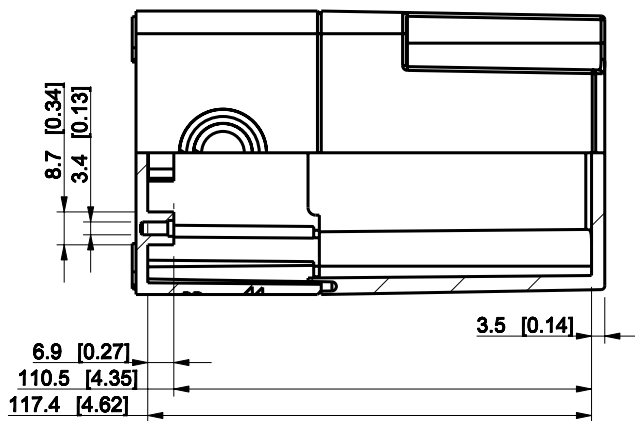

ID	Description	Date	By	Appr.
A				

Dimensions in mm [inches]

Material: Polycarbonate, fiberglass-reinforced	Color: RAL 7035
--	-----------------

Supplier:	Tool No:	Weight [kg]: 0.26	Volume:
-----------	----------	-------------------	---------

SPCK081313G

Scale	Date	08.12.08
1:2	By	PKos
-	Checked	
-	Ctrl	

Replaces:
Replaced:
Drw No: - A
Ref: Cubo S
Code: SPCK081313G
Sheet No:

model SPCK081313G PART
 drawing CUBOS DRAWING