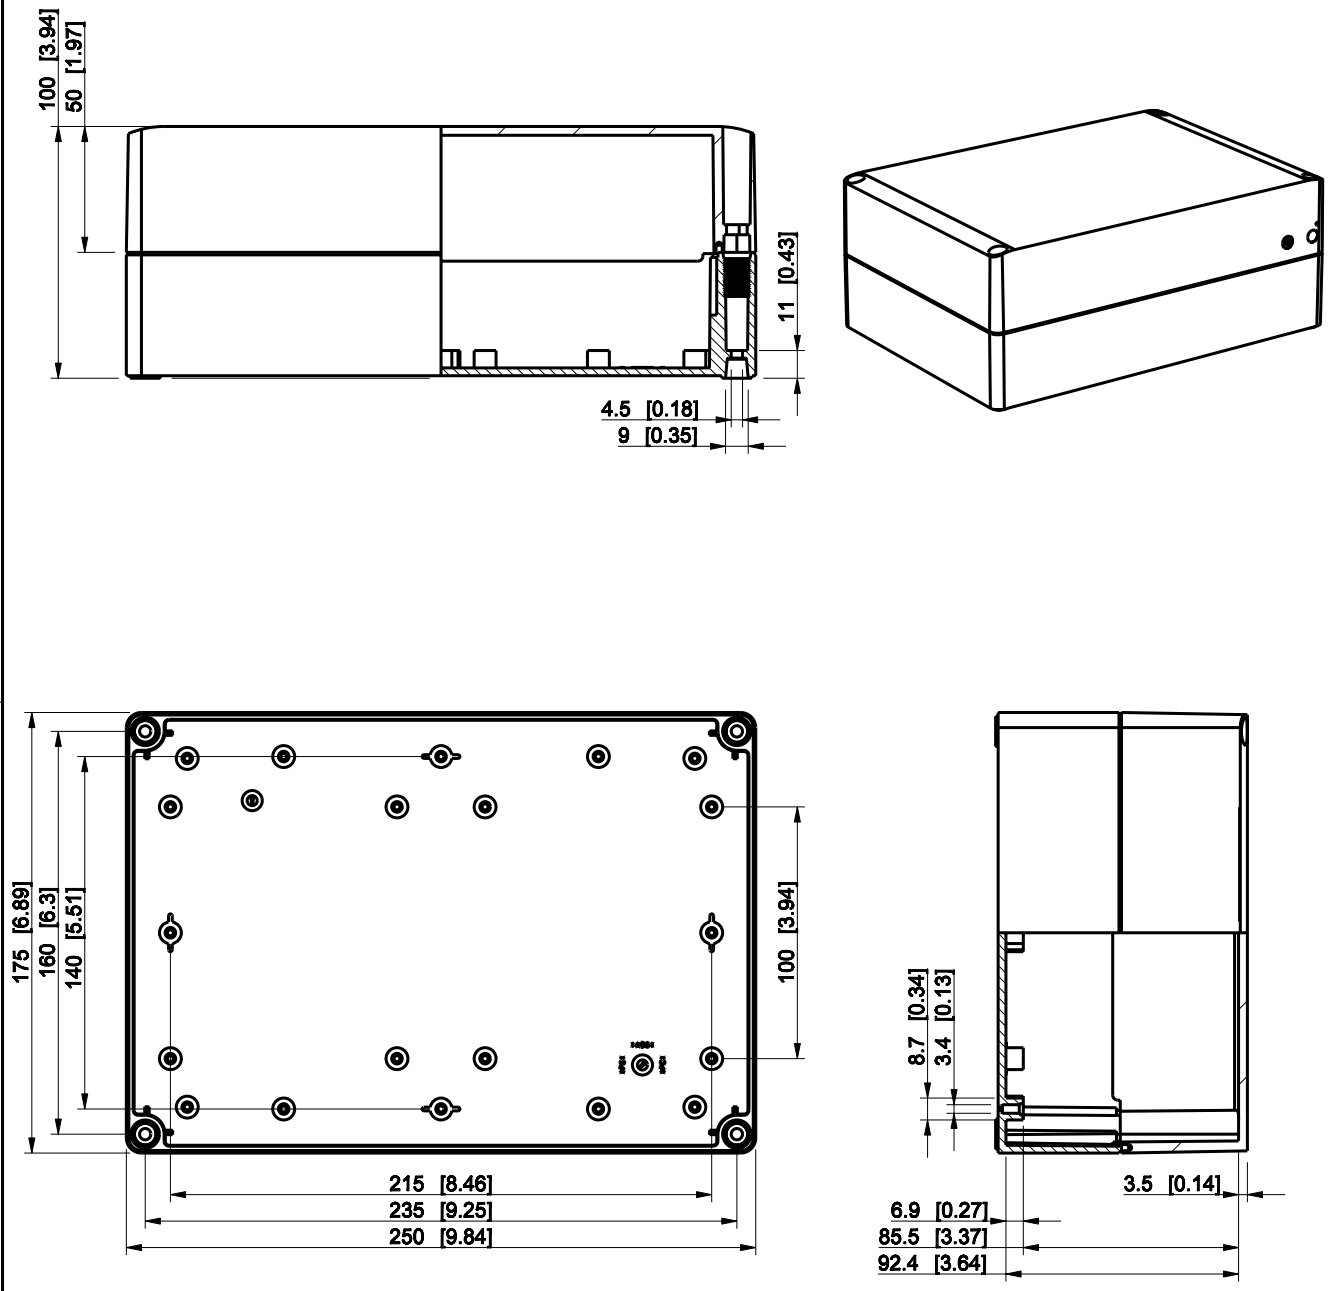

ID	Description	Date	By	Appr.
A				

Dimensions in mm [inches]

Material: ABS		Color: RAL 7035			
Supplier:		Tool No:			
 ENSTO CONTROL OY		 SABP182510T			
				Weight [kg]: 0.69	
				Volume:	
				Replaces:	
Replaced:		Drw No: - A			
Ref: Cubo S		Code: SABP182510T			
Scale		Date			
1:3		08.12.08			
-		By			
-		PKos			
-		Checked			
-		Ctrl			
Sheet No:					

model SABP182510T .PART
drawing CUBOS DRAWING