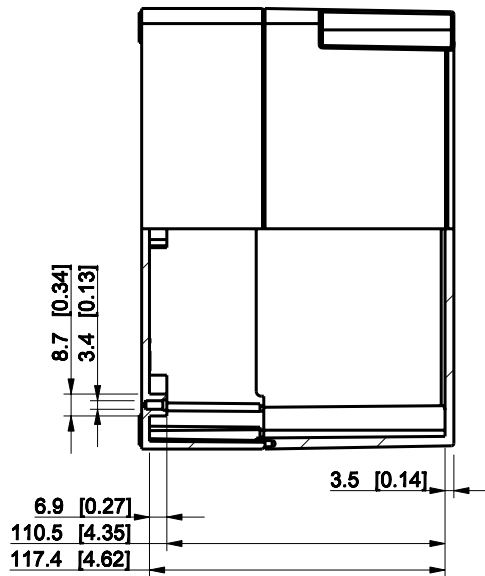

ID	Description	Date	By	Appr.
A				

Dimensions in mm [inches]

Material: ABS	Color: RAL 7035
---------------	-----------------

Supplier:	Tool No:	Weight [kg]: 0.58	Volume:
-----------	----------	-------------------	---------

ENSTO
ENSTO CONTROL OY

SABP181813T

Scale	Date	08.12.08
1:3	By	PKos
-	Checked	
-	Ctrl	

Replaces:
Replaced:
Drw No: - A
Ref: Cubo S
Code: SABP181813T
Sheet No:

model SABP181813T_PART
drawing CUBOS_DRAWING