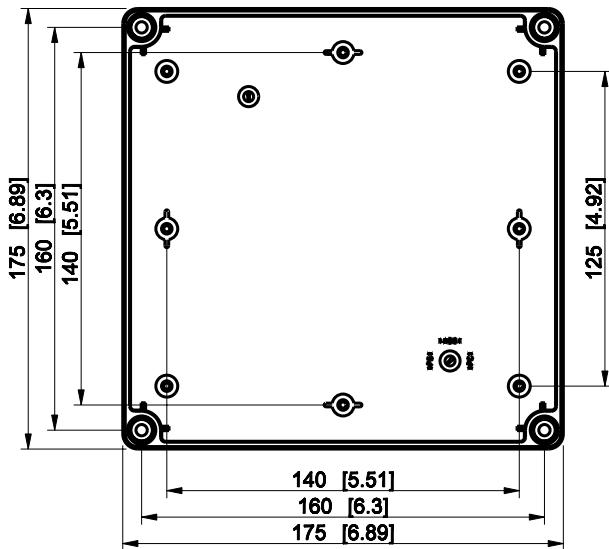

ID	Description	Date	By	Appr.
A				

Dimensions in mm [inches]

Material: ABS	Color: RAL 7035
---------------	-----------------

Supplier:	Tool No:	Weight [kg]: 0.58	Volume:
-----------	----------	-------------------	---------

ENSTO
ENSTO CONTROL OY

SABP181813T

Scale	Date	08.12.08
1:3	By	PKos
-	Checked	
-	Ctrl	

Replaces:
Replaced:
Drw No: - A
Ref: Cubo S
Code: SABP181813T
Sheet No:

model SABP181813T_PART
drawing CUBOS_DRAWING