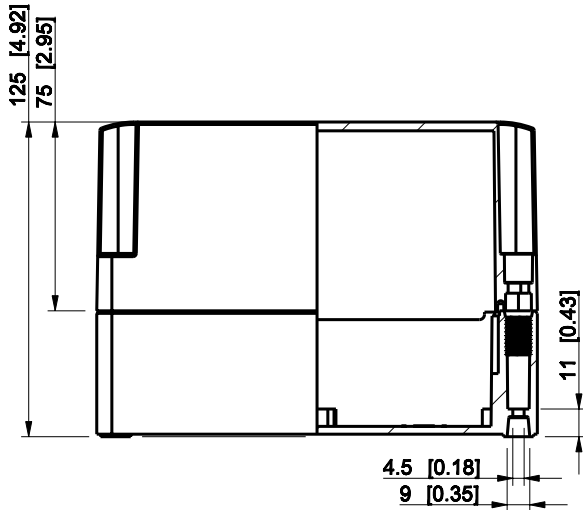

ID	Description	Date	By	Appr.
A				

Dimensions in mm [inches]

Material: ABS	Color: RAL 7035
---------------	-----------------

Supplier:	Tool No:	Weight [kg]: 0.58	Volume:
-----------	----------	-------------------	---------

ENSTO
ENSTO CONTROL OY

SABP181813T

Scale	Date	08.12.08
1:3	By	PKos
-	Checked	
-	Ctrl	

Replaces:
Replaced:
Drw No: - A
Ref: Cubo S
Code: SABP181813T
Sheet No:

model SABP181813T_PART
drawing CUBOS_DRAWING