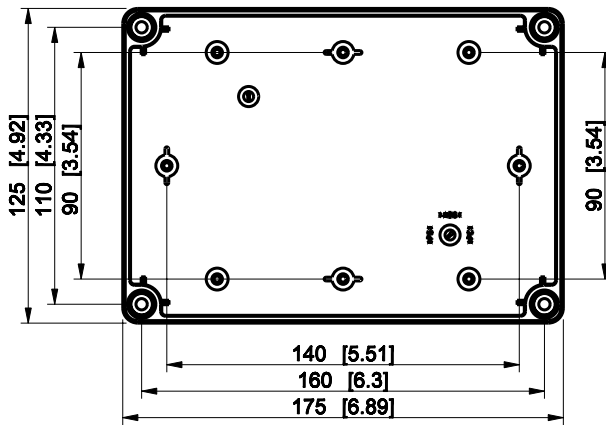

ID	Description	Date	By	Appr.
A				

Dimensions in mm [inches]

Material: ABS	Color: RAL 7035
---------------	-----------------

Supplier:	Tool No:	Weight [kg]: 0.42	Volume:
-----------	----------	-------------------	---------

ENSTO
ENSTO CONTROL OY

SABP131810T

Scale	Date	08.12.08
1:3	By	PKos
-	Checked	
-	Ctrl	

Replaces:
Replaced:
Drw No: - A
Ref: Cubo S
Code: SABP131810T
Sheet No:

model SABP131810T .PART

drawing CUBOS.DRAWING