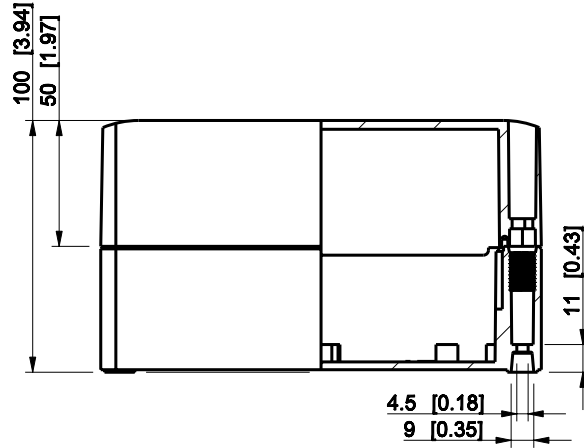

ID	Description	Date	By	Appr.
A				

Dimensions in mm [inches]

Material: ABS	Color: RAL 7035
---------------	-----------------

Supplier:	Tool No:	Weight [kg]: 0.42	Volume:
-----------	----------	-------------------	---------

ENSTO
ENSTO CONTROL OY

SABP131810T

Scale	Date	08.12.08
1:3	By	PKos
-	Checked	
-	Ctrl	

Replaces:
Replaced:
Drw No: - A
Ref: Cubo S
Code: SABP131810T
Sheet No:

model SABP131810T .PART

drawing CUBOS.DRAWING