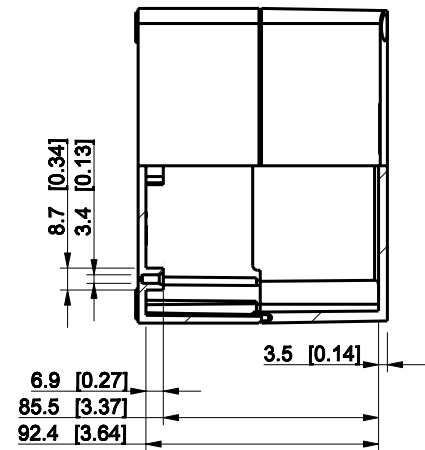

ID	Description	Date	By	Appr.
A				

Dimensions in mm [inches]

Material: ABS	Color: RAL 7035
---------------	-----------------

Supplier:	Tool No:	Weight [kg]: 0.42	Volume:
-----------	----------	-------------------	---------

ENSTO
ENSTO CONTROL OY

SABP131810T

Scale	Date	08.12.08
1:3	By	PKos
-	Checked	
-	Ctrl	

Replaces:
Replaced:
Drw No: - A
Ref: Cubo S
Code: SABP131810T
Sheet No:

model SABP131810T .PART

drawing CUBOS.DRAWING