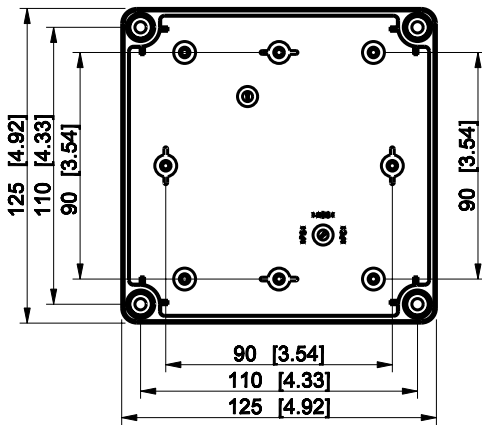

ID	Description	Date	By	Appr.
A				

Dimensions in mm [inches]

Material: ABS	Color: RAL 7035
---------------	-----------------

Supplier:	Tool No:	Weight [kg]: 0.36	Volume:
-----------	----------	-------------------	---------

**ENSTO**  
ENSTO CONTROL OY

**SABP131313G**

Scale	Date	08.12.08
1:3	By	PKos
-	Checked	
-	Ctrl	

Replaces:
Replaced:
Drw No: - A
Ref: Cubo S
Code: SABP131313G
Sheet No:

model SABP131313G PART  
drawing CUBOS DRAWING