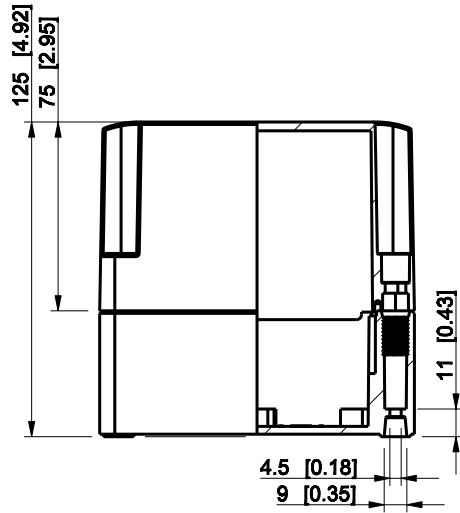

ID	Description	Date	By	Appr.
A				

Dimensions in mm [inches]

Material: ABS	Color: RAL 7035
---------------	-----------------

Supplier:	Tool No:	Weight [kg]: 0.36	Volume:
-----------	----------	-------------------	---------

**ENSTO**  
ENSTO CONTROL OY

**SABP131313G**

Scale	Date	08.12.08
1:3	By	PKos
-	Checked	
-	Ctrl	

Replaces:
Replaced:
Drw No: - A
Ref: Cubo S
Code: SABP131313G
Sheet No:

model SABP131313G PART  
drawing CUBOS DRAWING