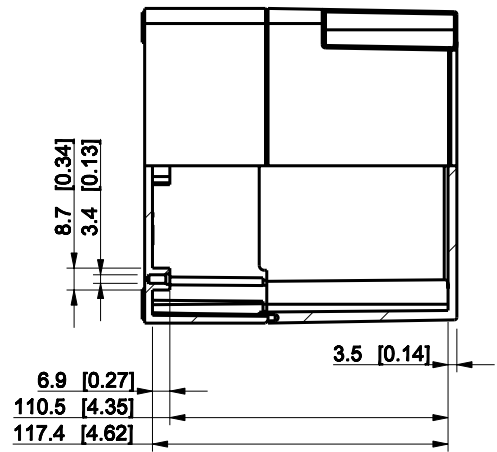

ID	Description	Date	By	Appr.
A				

Dimensions in mm [inches]

Material: ABS	Color: RAL 7035
---------------	-----------------

Supplier:	Tool No:	Weight [kg]: 0.36	Volume:
-----------	----------	-------------------	---------

**ENSTO**  
ENSTO CONTROL OY

**SABP131313G**

Scale	Date	08.12.08
1:3	By	PKos
-	Checked	
-	Ctrl	

Replaces:
Replaced:
Drw No: - A
Ref: Cubo S
Code: SABP131313G
Sheet No:

model SABP131313G PART  
drawing CUBOS DRAWING