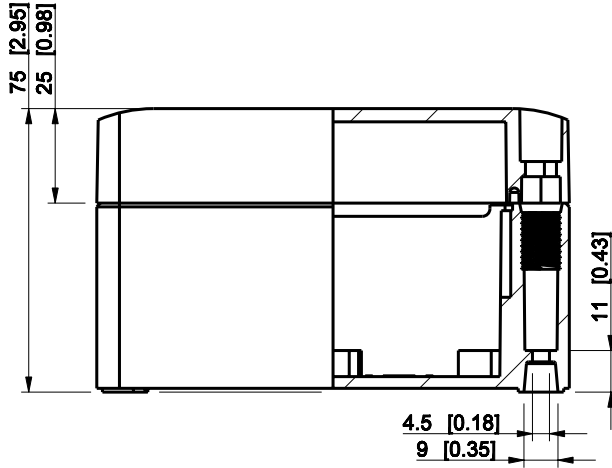

ID	Description	Date	By	Appr.
A				

Dimensions in mm [inches]

Material: ABS	Color: RAL 7035
---------------	-----------------

Supplier:	Tool No:	Weight [kg]: 0.19	Volume:
-----------	----------	-------------------	---------

ENSTO
ENSTO CONTROL OY

SABP081308G

Scale	Date	08.12.08
1:2	By	PKos
-	Checked	
-	Ctrl	

Replaces:
Replaced:
Drw No: - A
Ref: Cubo S
Code: SABP081308G
Sheet No:

model SABP081308G PART
 drawing CUBOS DRAWING