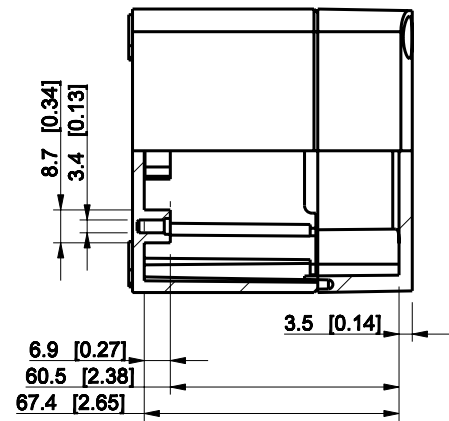

ID	Description	Date	By	Appr.
A				

Dimensions in mm [inches]

Material: ABS	Color: RAL 7035
---------------	-----------------

Supplier:	Tool No:	Weight [kg]: 0.19	Volume:
-----------	----------	-------------------	---------

ENSTO
ENSTO CONTROL OY

SABP081308G

Scale	Date	08.12.08
1:2	By	PKos
-	Checked	
-	Ctrl	

Replaces:
Replaced:
Drw No: - A
Ref: Cubo S
Code: SABP081308G
Sheet No:

model SABP081308G PART
 drawing CUBOS DRAWING