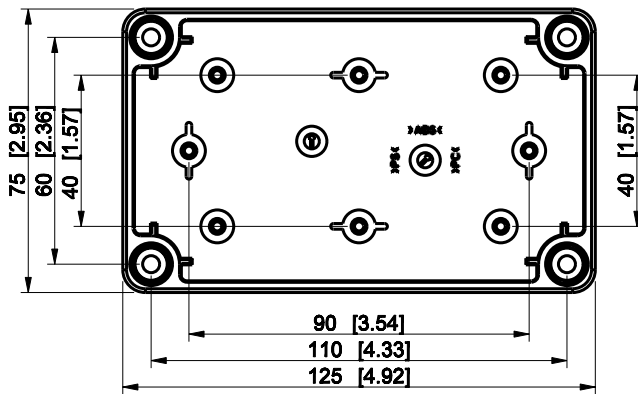

ID	Description	Date	By	Appr.
A				

Dimensions in mm [inches]

Material: ABS	Color: RAL 7035
---------------	-----------------

Supplier:	Tool No:	Weight [kg]: 0.19	Volume:
-----------	----------	-------------------	---------

ENSTO
ENSTO CONTROL OY

SABP081308G

Scale	Date	08.12.08
1:2	By	PKos
-	Checked	
-	Ctrl	

Replaces:
Replaced:
Drw No: - A
Ref: Cubo S
Code: SABP081308G
Sheet No:

model SABP081308G PART
 drawing CUBOS DRAWING