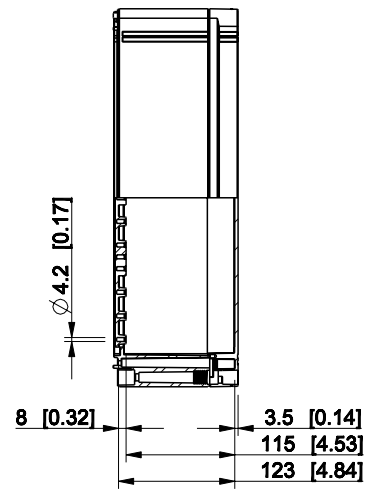

ID	Description	Date	By	Appr.
B				

Dimensions in mm [inches]

Material: ABS	Color: RAL 7035
---------------	-----------------

Supplier:	Tool No: -	Weight [kg]: 3.76	Volume:
-----------	------------	-------------------	---------

OABP406013T

Scale	Date	19.04.10
1:8	By	PKos
-	Checked	
-	Ctrl	

Replaces:
Replaced:
Drw No: - B
Ref: Cubo O
Code: OABP406013T
Sheet No:

model OABP406013T_PART
 drawing CUBO_O_1B_DRAWING