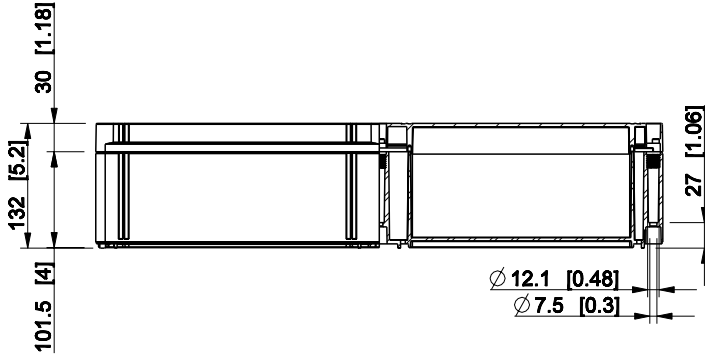

ID	Description	Date	By	Appr.
B				

Dimensions in mm [inches]

Material: ABS	Color: RAL 7035
---------------	-----------------

Supplier:	Tool No: -	Weight [kg]: 3.76	Volume:
-----------	------------	-------------------	---------

OABP406013T

Scale	Date	19.04.10
1:8	By	PKos
-	Checked	
-	Ctrl	

Replaces:
Replaced:
Drw No: - B
Ref: Cubo O
Code: OABP406013T
Sheet No:

model OABP406013T_PART
 drawing CUBO_O_1B_DRAWING