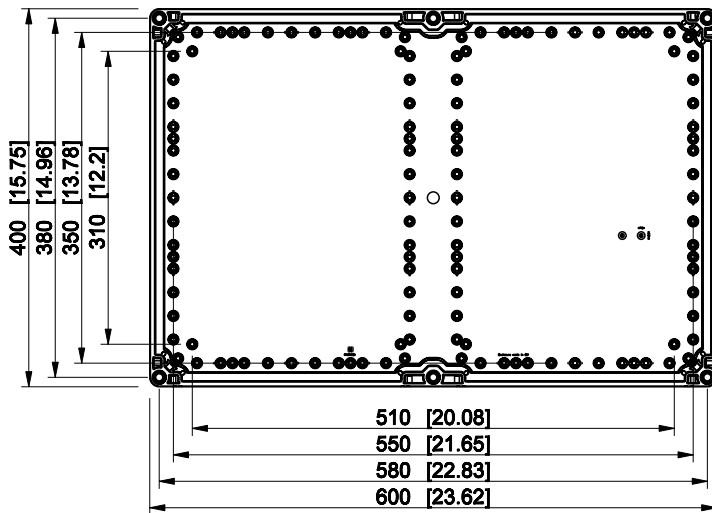

ID	Description	Date	By	Appr.
B				

Dimensions in mm [inches]

Material: ABS	Color: RAL 7035
---------------	-----------------

Supplier:	Tool No: -	Weight [kg]: 3.76	Volume:
-----------	------------	-------------------	---------

OABP406013T

Scale	Date	19.04.10
1:8	By	PKos
-	Checked	
-	Ctrl	

Replaces:
Replaced:
Drw No: - B
Ref: Cubo O
Code: OABP406013T
Sheet No:

model OABP406013T_PART
 drawing CUBO_O_1B_DRAWING