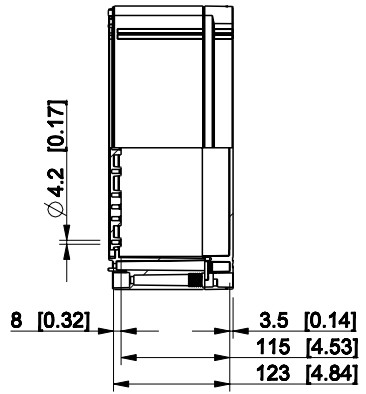

ID	Description	Date	By	Appr.
B				

Dimensions in mm [inches]

Material: ABS	Color: RAL 7035
---------------	-----------------

model OABP306013T_PART drawing CUBO_O_1B_DRAWING	Supplier:	Tool No: -	Weight [kg]: 3.10	Volume:	
	 ENSTO CONTROL OY		<h1>OABP306013T</h1>		Replaces:
					Replaced:
	Scale	Date	19.04.10		
	1:8	By	PKos		
-	Checked				
-	Ctrl				
				Drw No: - B	
				Ref: Cubo O	
				Code: OABP306013T	
				Sheet No:	