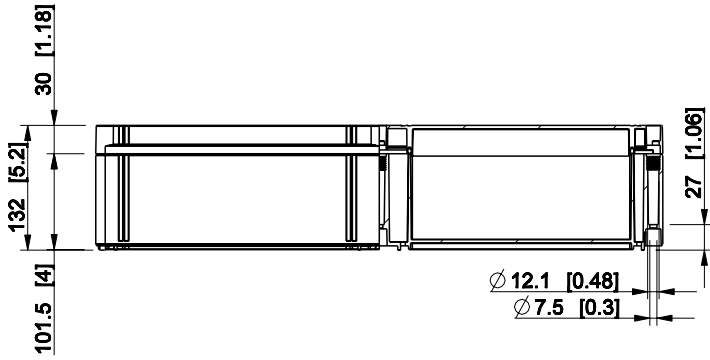

ID	Description	Date	By	Appr.
B				

Dimensions in mm [inches]

Material: ABS	Color: RAL 7035
---------------	-----------------

model OABP306013T_PART drawing CUBO_O_1B_DRAWING	Supplier:	Tool No: -	Weight [kg]: 3.10	Volume:	
	 ENSTO CONTROL OY		<h1>OABP306013T</h1>		Replaces:
					Replaced:
	Scale	Date	19.04.10		
	1:8	By	PKos		
-	Checked				
-	Ctrl				
				Drw No: - B	
				Ref: Cubo O	
				Code: OABP306013T	
				Sheet No:	