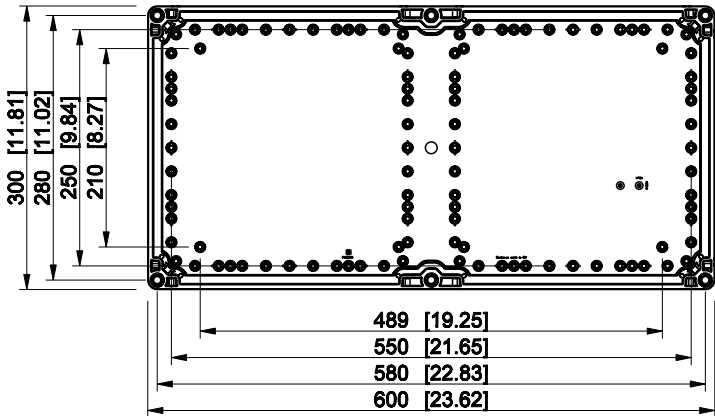

ID	Description	Date	By	Appr.
B				

Dimensions in mm [inches]

Material: ABS	Color: RAL 7035
---------------	-----------------

model OABP306013T_PART drawing CUBO_O_1B_DRAWING	Supplier:	Tool No: -	Weight [kg]: 3.10	Volume:	
	 ENSTO CONTROL OY		<h1>OABP306013T</h1>		Replaces:
					Replaced:
	Scale	Date	19.04.10		
	1:8	By	PKos		
-	Checked				
-	Ctrl				
				Drw No: - B	
				Ref: Cubo O	
				Code: OABP306013T	
				Sheet No:	