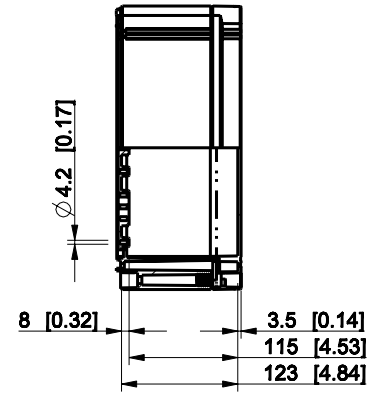

ID	Description	Date	By	Appr.
A				

Dimensions in mm [inches]

Material: ABS	Color: RAL 7035
---------------	-----------------

Supplier:	Tool No:	Weight [kg]: 2.18	Volume:
-----------	----------	-------------------	---------

OABP304013G

Scale	Date	18.12.08
1:8	By	PKos
-	Checked	
-	Ctrl	

Replaces:	
Replaced:	
Drw No:	A
Ref:	Cubo O
Code:	OABP304013G
Sheet No:	

model OABP304013G PART
drawing CUBO_O.drawing