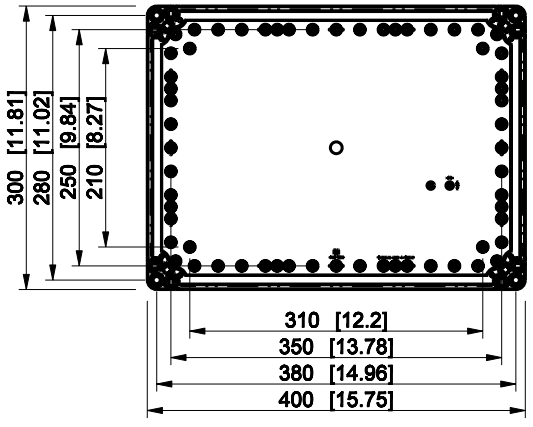

ID	Description	Date	By	Appr.
A				

Dimensions in mm [inches]

Material: ABS	Color: RAL 7035
---------------	-----------------

Supplier:	Tool No:	Weight [kg]: 2.18	Volume:
-----------	----------	-------------------	---------

OABP304013G

Scale	Date	18.12.08
1:8	By	PKos
-	Checked	
-	Ctrl	

Replaces:	
Replaced:	
Drw No:	A
Ref:	Cubo O
Code:	OABP304013G
Sheet No:	

model OABP304013G PART
drawing CUBO_O.drawing