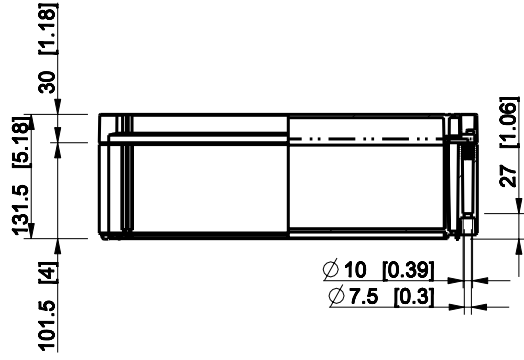

ID	Description	Date	By	Appr.
A				

Dimensions in mm [inches]

Material: ABS	Color: RAL 7035
---------------	-----------------

Supplier:	Tool No:	Weight [kg]: 2.18	Volume:
-----------	----------	-------------------	---------

OABP304013G

Scale	Date	18.12.08
1:8	By	PKos
-	Checked	
-	Ctrl	

Replaces:	
Replaced:	
Drw No:	A
Ref:	Cubo O
Code:	OABP304013G
Sheet No:	

model OABP304013G PART
drawing CUBO_O.drawing