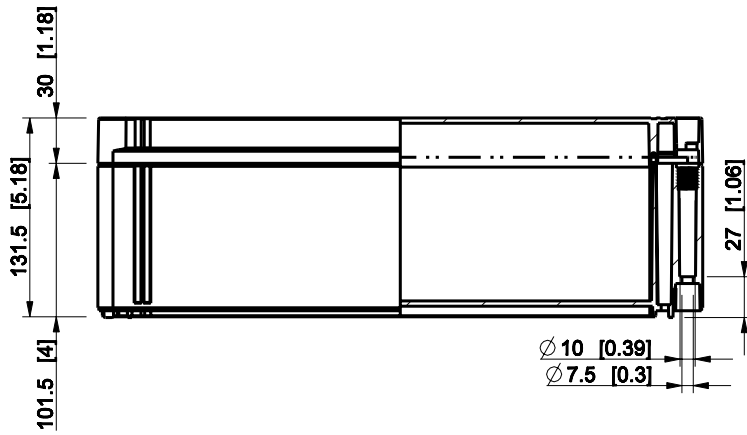

ID	Description	Date	By	Appr.
A				

Dimensions in mm [inches]

Material: ABS	Color: RAL 7035
---------------	-----------------

Supplier:	Tool No:	Weight [kg]: 1.69	Volume:
-----------	----------	-------------------	---------

OABP204013G

Scale	Date	18.12.08
1:5	By	PKos
-	Checked	
-	Ctrl	

Replaces:	
Replaced:	
Drw No:	A
Ref:	Cubo O
Code:	OABP204013G
Sheet No:	

model OABP204013G PART
 drawing CUBO_O.drawing