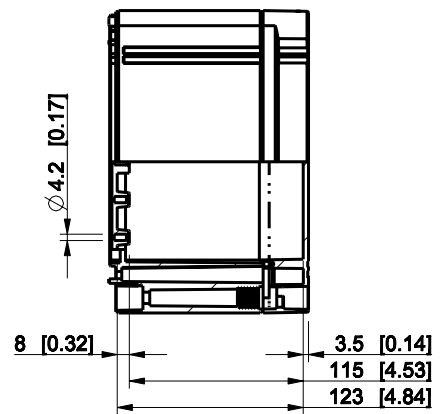

ID	Description	Date	By	Appr.
A				

Dimensions in mm [inches]

Material: ABS	Color: RAL 7035
---------------	-----------------

Supplier:	Tool No:	Weight [kg]: 1.69	Volume:
-----------	----------	-------------------	---------

OABP204013G

Scale	Date	18.12.08
1:5	By	PKos
-	Checked	
-	Ctrl	

Replaces:	
Replaced:	
Drw No:	A
Ref:	Cubo O
Code:	OABP204013G
Sheet No:	

model OABP204013G PART
 drawing CUBO_O.drawing