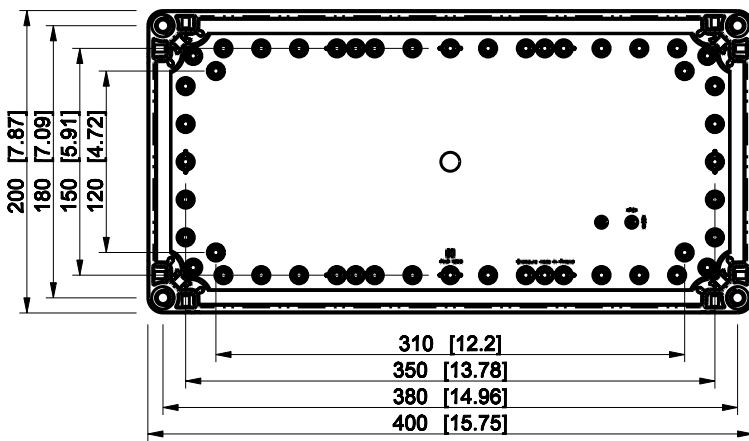

ID	Description	Date	By	Appr.
A				

Dimensions in mm [inches]

Material: ABS	Color: RAL 7035
---------------	-----------------

Supplier:	Tool No:	Weight [kg]: 1.69	Volume:
-----------	----------	-------------------	---------

OABP204013G

Scale	Date	18.12.08
1:5	By	PKos
-	Checked	
-	Ctrl	

Replaces:	
Replaced:	
Drw No:	A
Ref:	Cubo O
Code:	OABP204013G
Sheet No:	

model OABP204013G PART
 drawing CUBO_O.drawing