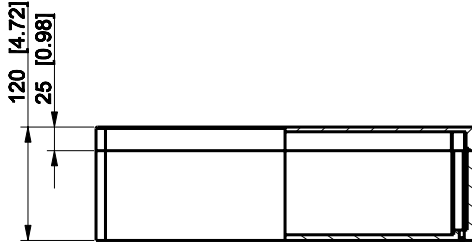

ID	Description	Date	By	Appr.
A				

Dimensions in mm [inches]

Material: Polyester, glass-reinforced	Color: RAL 7000
---------------------------------------	-----------------

Supplier:	Tool No:	Weight [kg]: 6.13	Volume:
-----------	----------	-------------------	---------

MGRP404112

Scale	Date	26.01.09
1:8	By	PKos
-	Checked	
-	Ctrl	

Replaces:
Replaced:
Drw No: - A
Ref: Cubo M
Code: MGRP404112
Sheet No:

model MGRP404112.PART
 drawing CUBO_M.drawing