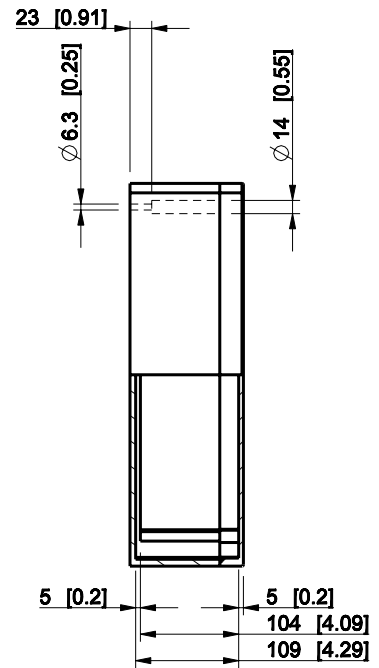

ID	Description	Date	By	Appr.
A				

Dimensions in mm [inches]

Material: Polyester, glass-reinforced	Color: RAL 7000
---------------------------------------	-----------------

Supplier:	Tool No:	Weight [kg]: 6.13	Volume:
-----------	----------	-------------------	---------

MGRP404112

Scale	Date	26.01.09
1:8	By	PKos
-	Checked	
-	Ctrl	

Replaces:
Replaced:
Drw No: - A
Ref: Cubo M
Code: MGRP404112
Sheet No:

model MGRP404112.PART
 drawing CUBO_M.drawing