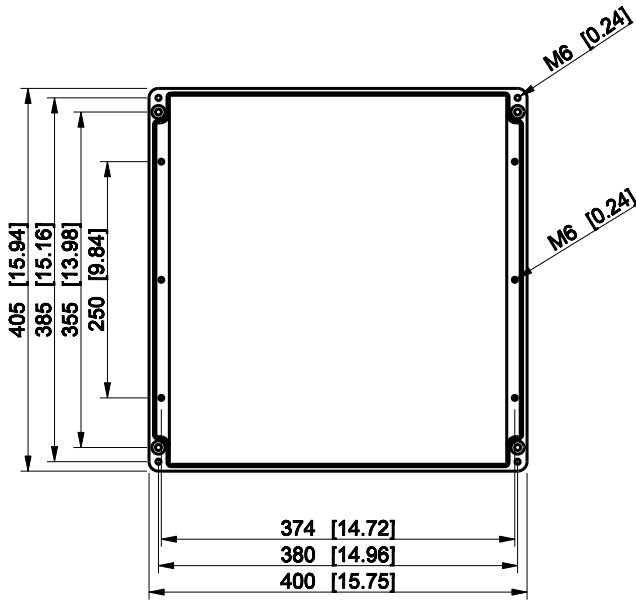

ID	Description	Date	By	Appr.
A				

Dimensions in mm [inches]

Material: Polyester, glass-reinforced	Color: RAL 7000
---------------------------------------	-----------------

Supplier:	Tool No:	Weight [kg]: 6.13	Volume:
-----------	----------	-------------------	---------

MGRP404112

Scale	Date	26.01.09
1:8	By	PKos
-	Checked	
-	Ctrl	

Replaces:
Replaced:
Drw No: - A
Ref: Cubo M
Code: MGRP404112
Sheet No:

model MGRP404112.PART
 drawing CUBO_M.drawing