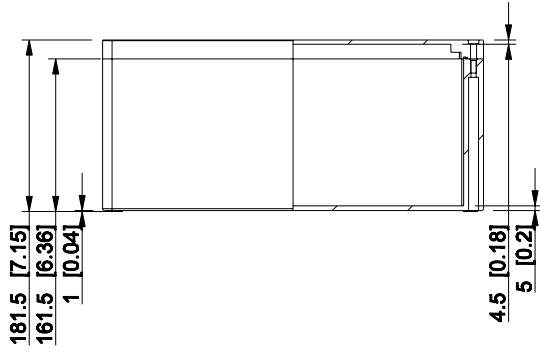

ID	Description	Date	By	Appr.
A				

Dimensions in mm [inches]

Material: Aluminium	Color: RAL 7001
---------------------	-----------------

Supplier:	Tool No:	Weight [kg]: 0.85	Volume:
-----------	----------	-------------------	---------

**ENSTO**  
ENSTO CONTROL OY

**HALP314018**

Scale	Date	28.04.09
1:8	By	TJMa
-	Checked	
-	Ctrl	

Replaces:
Replaced:
Drw No: A
Ref: Cubo H
Code: HALP314018
Sheet No:

model HALP314018\_PART  
drawing CUBO\_H\_17\_DRAWING