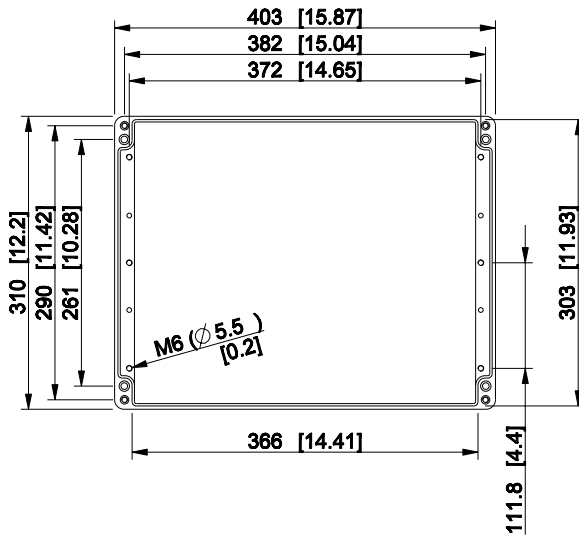

ID	Description	Date	By	Appr.
A				

Dimensions in mm [inches]

Material: Aluminium	Color: RAL 7001
---------------------	-----------------

Supplier:	Tool No:	Weight [kg]: 0.85	Volume:
-----------	----------	-------------------	---------

**ENSTO**  
ENSTO CONTROL OY

**HALP314018**

Scale	Date	28.04.09
1:8	By	TJMa
-	Checked	
-	Ctrl	

Replaces:
Replaced:
Drw No: A
Ref: Cubo H
Code: HALP314018
Sheet No:

model HALP314018\_PART  
drawing CUBO\_H\_17\_DRAWING