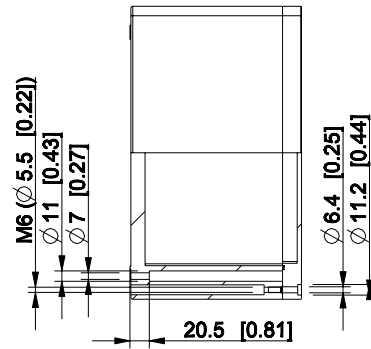

ID	Description	Date	By	Appr.
A				

Dimensions in mm [inches]

Material: Aluminium	Color: RAL 7001
---------------------	-----------------

Supplier:	Tool No:	Weight [kg]: 0.85	Volume:
-----------	----------	-------------------	---------

**ENSTO**  
ENSTO CONTROL OY

**HALP314018**

Scale	Date	28.04.09
1:8	By	TJMa
-	Checked	
-	Ctrl	

Replaces:
Replaced:
Drw No: A
Ref: Cubo H
Code: HALP314018
Sheet No:

model HALP314018\_PART  
drawing CUBO\_H\_17\_DRAWING