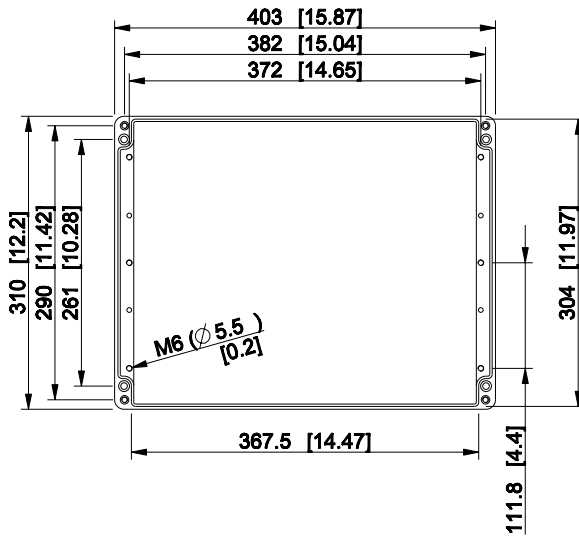

ID	Description	Date	By	Appr.
A				

Dimensions in mm [inches]

Material: Aluminium	Color: RAL 7001
---------------------	-----------------

Supplier:	Tool No:	Weight [kg]: 0.85	Volume:
-----------	----------	-------------------	---------

**ENSTO**  
ENSTO CONTROL OY

**HALP314011**

Scale	Date	28.04.09
1:8	By	TJMa
-	Checked	
-	Ctrl	

Replaces:	
Replaced:	
Drw No:	A
Ref:	Cubo H
Code:	HALP314011
Sheet No:	

model HALP314011\_PART

drawing CUBO\_H\_17\_DRAWING