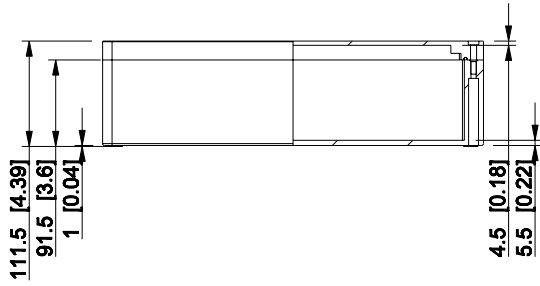

ID	Description	Date	By	Appr.
A				

Dimensions in mm [inches]

Material: Aluminium	Color: RAL 7001
---------------------	-----------------

Supplier:	Tool No:	Weight [kg]: 0.85	Volume:
-----------	----------	-------------------	---------

**ENSTO**  
ENSTO CONTROL OY

**HALP314011**

Scale	Date	28.04.09
1:8	By	TJMa
-	Checked	
-	Ctrl	

Replaces:	
Replaced:	
Drw No:	A
Ref:	Cubo H
Code:	HALP314011
Sheet No:	

model HALP314011\_PART

drawing CUBO\_H\_17\_DRAWING