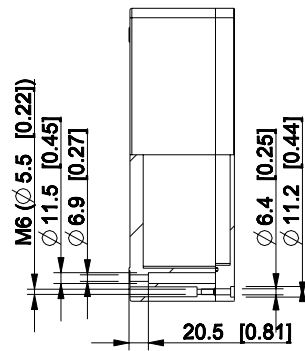

ID	Description	Date	By	Appr.
A				

Dimensions in mm [inches]

Material: Aluminium	Color: RAL 7001
---------------------	-----------------

Supplier:	Tool No:	Weight [kg]: 0.85	Volume:
-----------	----------	-------------------	---------

**ENSTO**  
ENSTO CONTROL OY

**HALP314011**

Scale	Date	28.04.09
1:8	By	TJMa
-	Checked	
-	Ctrl	

Replaces:	
Replaced:	
Drw No:	A
Ref:	Cubo H
Code:	HALP314011
Sheet No:	

model HALP314011\_PART

drawing CUBO\_H\_17\_DRAWING