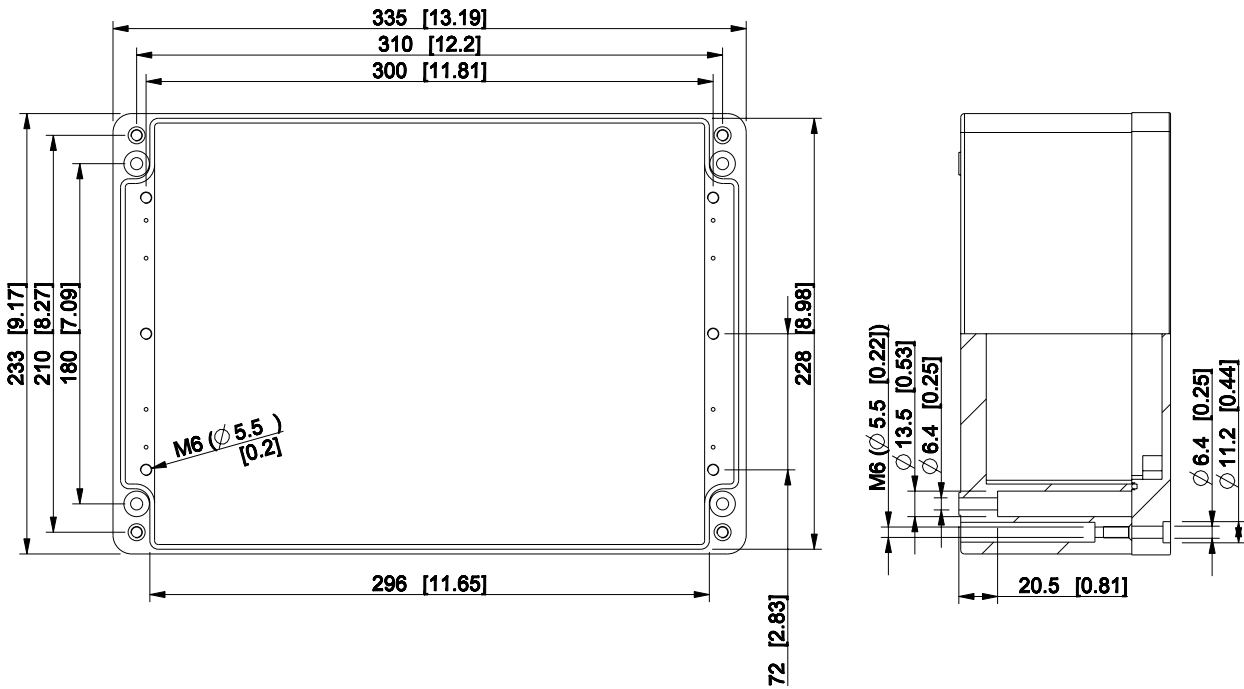

ID	Description	Date	By	Appr.
A				

Dimensions in mm [inches]

Material: Aluminium	Color: RAL 7001
---------------------	-----------------

Supplier:	Tool No:	Weight [kg]: 0.85	Volume:
-----------	----------	-------------------	---------

ENSTO
ENSTO CONTROL OY

HALP233311

Scale	Date	28.04.09
1:4	By	TJMa
-	Checked	
-	Ctrl	

Replaces:	
Replaced:	
Drw No:	A
Ref:	Cubo H
Code:	HALP233311
Sheet No:	

model HALP233311_PART

drawing CUBO_H_14.DRAWING