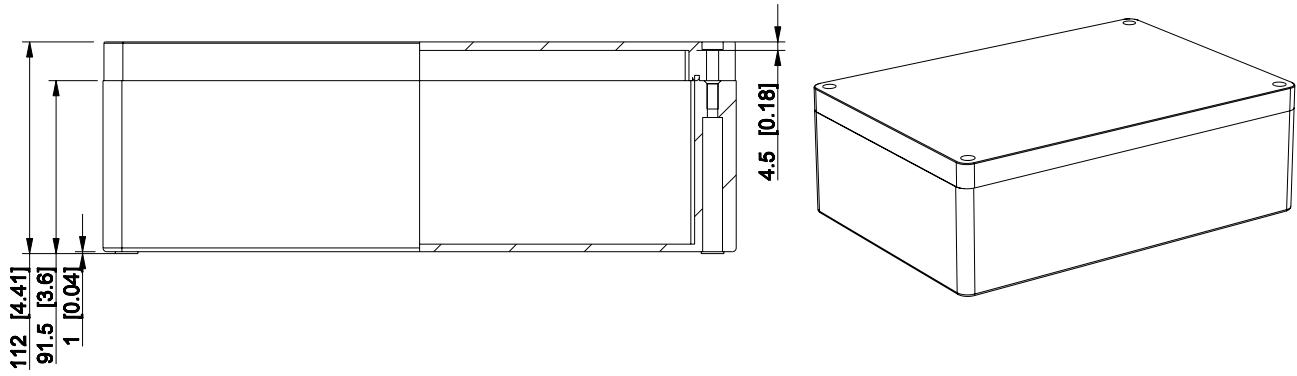

ID	Description	Date	By	Appr.
A				

Dimensions in mm [inches]

Material: Aluminium	Color: RAL 7001
---------------------	-----------------

Supplier:	Tool No:	Weight [kg]: 0.85	Volume:
-----------	----------	-------------------	---------

ENSTO
ENSTO CONTROL OY

HALP233311

Scale	Date	28.04.09
1:4	By	TJMa
-	Checked	
-	Ctrl	

Replaces:	
Replaced:	
Drw No:	A
Ref:	Cubo H
Code:	HALP233311
Sheet No:	

model HALP233311_PART

drawing CUBO_H_14.DRAWING