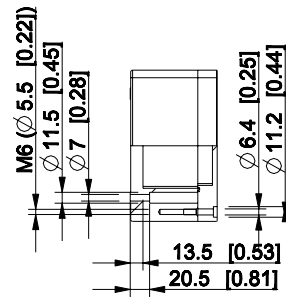

ID	Description	Date	By	Appr.
A				

Dimensions in mm [inches]

Material: Aluminium	Color: RAL 7001
---------------------	-----------------

Supplier:	Tool No:	Weight [kg]: 0.85	Volume:
-----------	----------	-------------------	---------

ENSTO
ENSTO CONTROL OY

HALP165609

Scale	Date	28.04.09
1:8	By	TJMa
-	Checked	
-	Ctrl	

Replaces:	
Replaced:	
Drw No:	A
Ref:	Cubo H
Code:	HALP165609
Sheet No:	

model HALP165609_PART

drawing CUBO_H_11_DRAWING