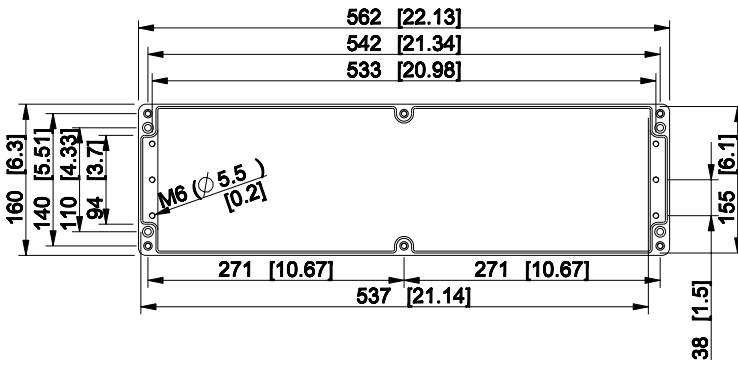

ID	Description	Date	By	Appr.
A				

Dimensions in mm [inches]

Material: Aluminium	Color: RAL 7001
---------------------	-----------------

Supplier:	Tool No:	Weight [kg]: 0.85	Volume:
-----------	----------	-------------------	---------

ENSTO
ENSTO CONTROL OY

HALP165609

Scale	Date	28.04.09
1:8	By	TJMa
-	Checked	
-	Ctrl	

Replaces:	
Replaced:	
Drw No:	A
Ref:	Cubo H
Code:	HALP165609
Sheet No:	

model HALP165609_PART

drawing CUBO_H_11_DRAWING