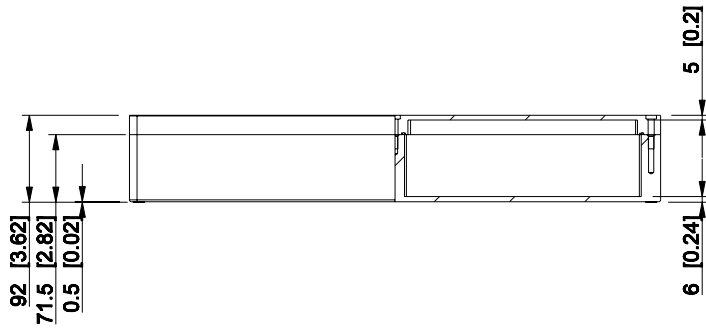

ID	Description	Date	By	Appr.
A				

Dimensions in mm [inches]

Material: Aluminium	Color: RAL 7001
---------------------	-----------------

Supplier:	Tool No:	Weight [kg]: 0.85	Volume:
-----------	----------	-------------------	---------

ENSTO
ENSTO CONTROL OY

HALP165609

Scale	Date	28.04.09
1:8	By	TJMa
-	Checked	
-	Ctrl	

Replaces:	
Replaced:	
Drw No:	A
Ref:	Cubo H
Code:	HALP165609
Sheet No:	

model HALP165609_PART

drawing CUBO_H_11_DRAWING