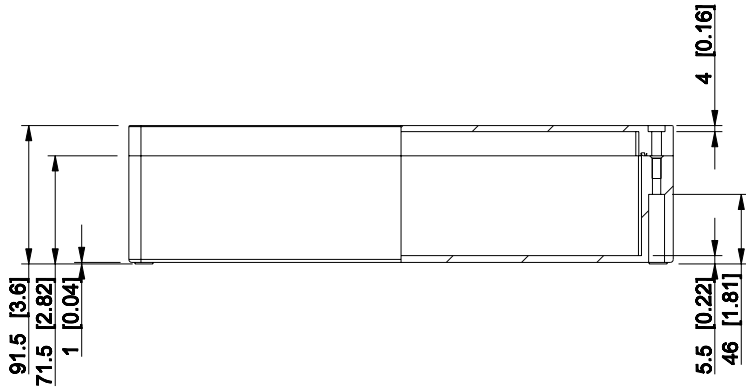

ID	Description	Date	By	Appr.
A				

Dimensions in mm [inches]

Material: Aluminium	Color: RAL 7001
---------------------	-----------------

Supplier:	Tool No:	Weight [kg]: 0.85	Volume:
-----------	----------	-------------------	---------

HALP163609

Scale	Date	28.04.09
1:5	By	TJMa
-	Checked	
-	Ctrl	

Replaces:	
Replaced:	
Drw No:	A
Ref:	Cubo H
Code:	HALP163609
Sheet No:	

model HALP163609_PART

drawing CUBO_H_10_DRAWING