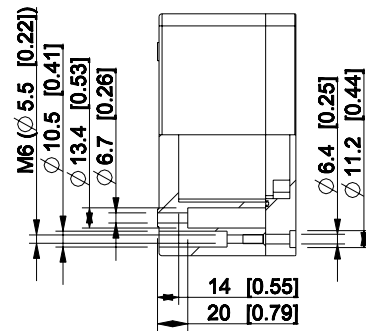

ID	Description	Date	By	Appr.
A				

Dimensions in mm [inches]

Material: Aluminium	Color: RAL 7001
---------------------	-----------------

Supplier:	Tool No:	Weight [kg]: 0.85	Volume:
-----------	----------	-------------------	---------

HALP163609

Scale	Date	28.04.09
1:5	By	TJMa
-	Checked	
-	Ctrl	

Replaces:	
Replaced:	
Drw No:	A
Ref:	Cubo H
Code:	HALP163609
Sheet No:	

model HALP163609_PART

drawing CUBO_H_10_DRAWING