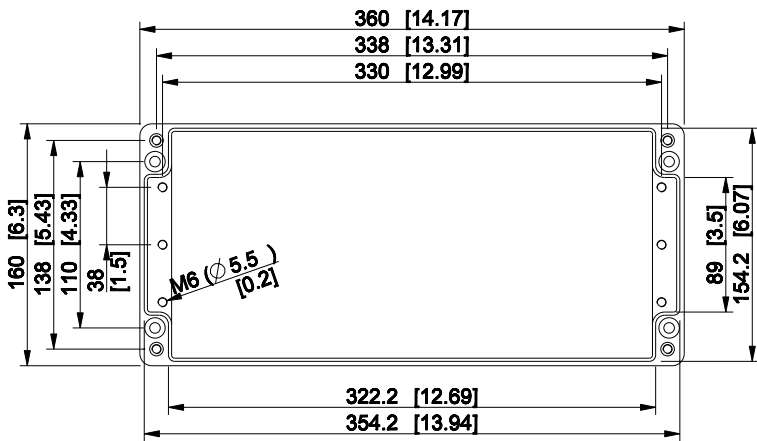

ID	Description	Date	By	Appr.
A				

Dimensions in mm [inches]

Material: Aluminium	Color: RAL 7001
---------------------	-----------------

Supplier:	Tool No:	Weight [kg]: 0.85	Volume:
-----------	----------	-------------------	---------

HALP163609

Scale	Date	28.04.09
1:5	By	TJMa
-	Checked	
-	Ctrl	

Replaces:	
Replaced:	
Drw No:	A
Ref:	Cubo H
Code:	HALP163609
Sheet No:	

model HALP163609_PART

drawing CUBO_H_10_DRAWING