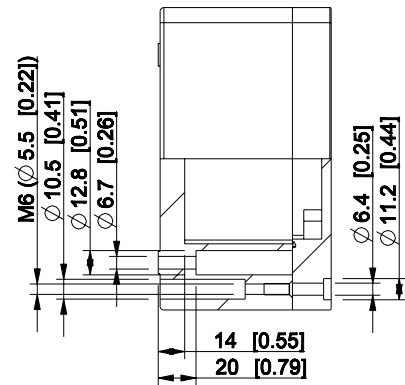

ID	Description	Date	By	Appr.
A				

Dimensions in mm [inches]

Material: Aluminium	Color: RAL 7001
---------------------	-----------------

Supplier:	Tool No:	Weight [kg]: 0.85	Volume:
-----------	----------	-------------------	---------

ENSTO
ENSTO CONTROL OY

HALP162609

Scale	Date	28.04.09
1:4	By	TJMa
-	Checked	
-	Ctrl	

Replaces:	
Replaced:	
Drw No:	A
Ref:	Cubo H
Code:	HALP162609
Sheet No:	

model HALP162609_PART

drawing CUBO_H_10_DRAWING