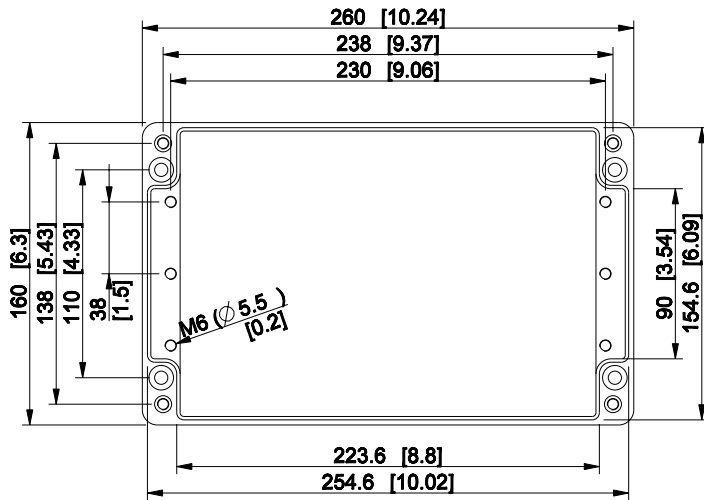

ID	Description	Date	By	Appr.
A				

Dimensions in mm [inches]

Material: Aluminium	Color: RAL 7001
---------------------	-----------------

Supplier:	Tool No:	Weight [kg]: 0.85	Volume:
-----------	----------	-------------------	---------

ENSTO
ENSTO CONTROL OY

HALP162609

Scale	Date	28.04.09
1:4	By	TJMa
-	Checked	
-	Ctrl	

Replaces:	
Replaced:	
Drw No:	A
Ref:	Cubo H
Code:	HALP162609
Sheet No:	

model HALP162609_PART

drawing CUBO_H_10_DRAWING