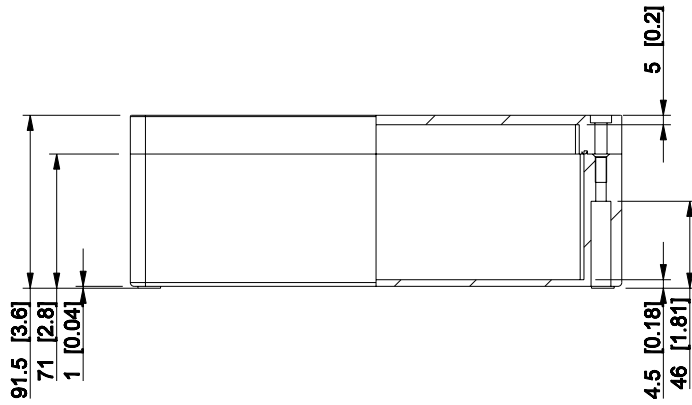

ID	Description	Date	By	Appr.
A				

Dimensions in mm [inches]

Material: Aluminium	Color: RAL 7001
---------------------	-----------------

Supplier:	Tool No:	Weight [kg]: 0.85	Volume:
-----------	----------	-------------------	---------

ENSTO
ENSTO CONTROL OY

HALP162609

Scale	Date	28.04.09
1:4	By	TJMa
-	Checked	
-	Ctrl	

Replaces:	
Replaced:	
Drw No:	A
Ref:	Cubo H
Code:	HALP162609
Sheet No:	

model HALP162609_PART

drawing CUBO_H_10_DRAWING