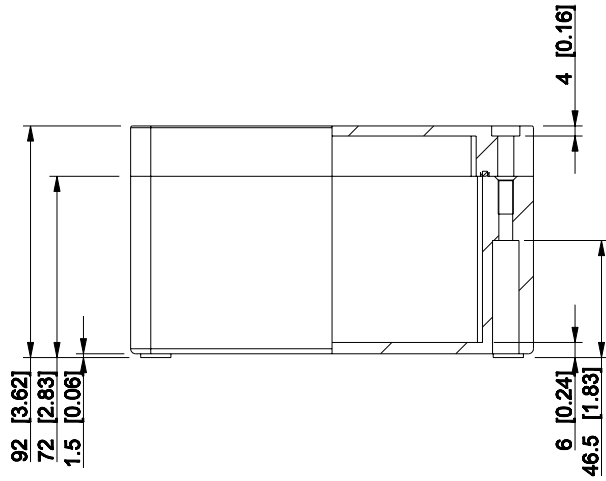

ID	Description	Date	By	Appr.
A				

Dimensions in mm [inches]

Material: Aluminium	Color: RAL 7001
---------------------	-----------------

Supplier:	Tool No:	Weight [kg]: 0.85	Volume:
-----------	----------	-------------------	---------

HALP161609

Scale	Date	28.04.09
1:3	By	TJMa
-	Checked	
-	Ctrl	

Replaces:	
Replaced:	
Drw No:	A
Ref:	Cubo H
Code:	HALP161609
Sheet No:	

model HALP161609_PART

drawing CUBO_H_10_DRAWING