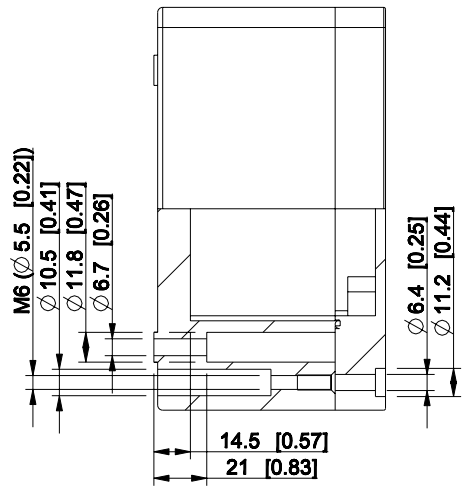

ID	Description	Date	By	Appr.
A				

Dimensions in mm [inches]

Material: Aluminium	Color: RAL 7001
---------------------	-----------------

Supplier:	Tool No:	Weight [kg]: 0.85	Volume:
-----------	----------	-------------------	---------

HALP161609

Scale	Date	28.04.09
1:3	By	TJMa
-	Checked	
-	Ctrl	

Replaces:	
Replaced:	
Drw No:	A
Ref:	Cubo H
Code:	HALP161609
Sheet No:	

model HALP161609_PART

drawing CUBO_H_10_DRAWING