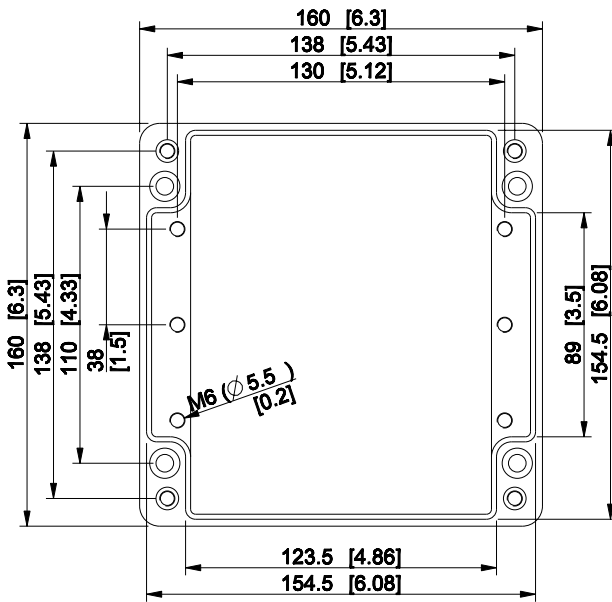

ID	Description	Date	By	Appr.
A				

Dimensions in mm [inches]

Material: Aluminium	Color: RAL 7001
---------------------	-----------------

Supplier:	Tool No:	Weight [kg]: 0.85	Volume:
-----------	----------	-------------------	---------

HALP161609

Scale	Date	28.04.09
1:3	By	TJMa
-	Checked	
-	Ctrl	

Replaces:	
Replaced:	
Drw No:	A
Ref:	Cubo H
Code:	HALP161609
Sheet No:	

model HALP161609_PART

drawing CUBO_H_10_DRAWING