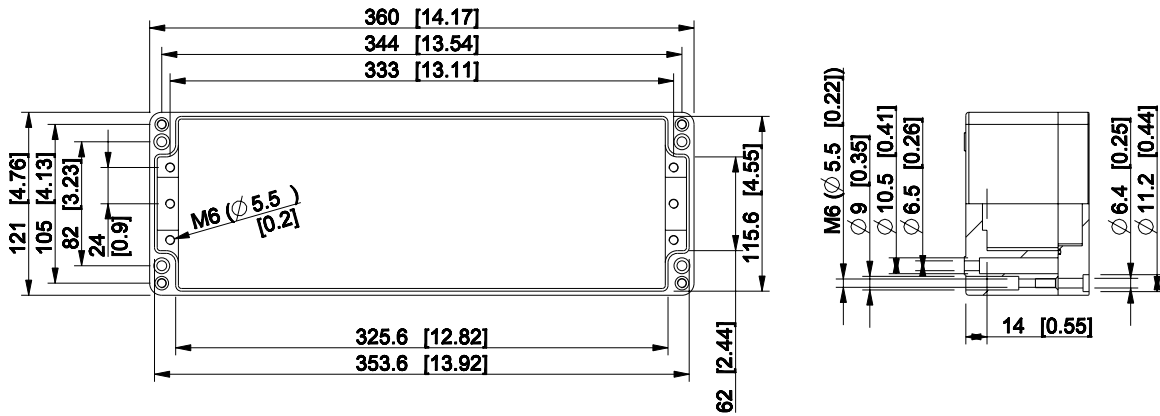

| ID | Description | Date | By | Appr. |
|----|-------------|------|----|-------|
| A | | | | |

Dimensions in mm [inches]

| | |
|---------------------|-----------------|
| Material: Aluminium | Color: RAL 7001 |
|---------------------|-----------------|

| | | | |
|-----------|----------|-------------------|---------|
| Supplier: | Tool No: | Weight [kg]: 0.85 | Volume: |
|-----------|----------|-------------------|---------|

HALP123608

| | | |
|-------|---------|----------|
| Scale | Date | 27.04.09 |
| 1:5 | By | TJMa |
| - | Checked | |
| - | Ctrl | |

| | |
|-----------|------------|
| Replaces: | |
| Replaced: | |
| Drw No: | A |
| Ref: | Cubo H |
| Code: | HALP123608 |
| Sheet No: | |

model HALP123608_PART
drawing CUBO_H_9_DRAWING