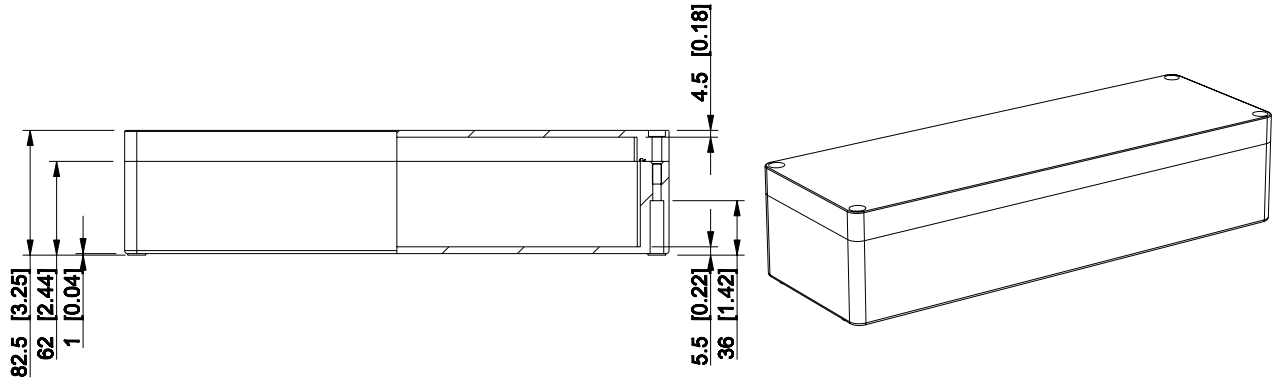

| ID | Description | Date | By | Appr. |
|----|-------------|------|----|-------|
| A | | | | |

Dimensions in mm [inches]

| | |
|---------------------|-----------------|
| Material: Aluminium | Color: RAL 7001 |
|---------------------|-----------------|

| | | | |
|-----------|----------|-------------------|---------|
| Supplier: | Tool No: | Weight [kg]: 0.85 | Volume: |
|-----------|----------|-------------------|---------|

HALP123608

| | | |
|-------|---------|----------|
| Scale | Date | 27.04.09 |
| 1:5 | By | TJMa |
| - | Checked | |
| - | Ctrl | |

| | |
|-----------|------------|
| Replaces: | |
| Replaced: | |
| Drw No: | A |
| Ref: | Cubo H |
| Code: | HALP123608 |
| Sheet No: | |

model HALP123608_PART
drawing CUBO_H_9_DRAWING