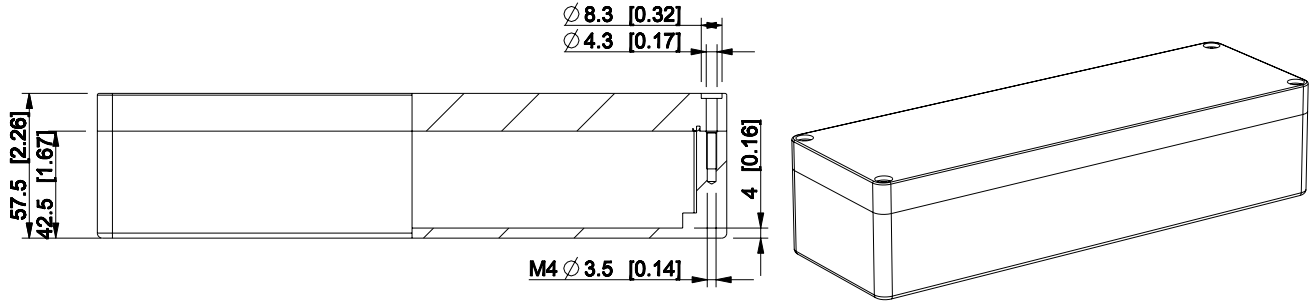

ID	Description	Date	By	Appr.
A				

Dimensions in mm [inches]

Material: Aluminium		Color: RAL 7001	
Supplier:		Tool No:	
 ENSTO CONTROL OY			
Scale		Date	
1:3		27.04.09	
-		By	
-		TJMa	
-		Checked	
-		Ctrl	
Weight [kg]: 0.85		Volume:	
Replaces:		Replaced:	
Drw No: A		Ref: Cubo H	
Code: HALP082506		Sheet No:	

model HALP082506_PART

drawing CUBO_H_8_DRAWING

HALP082506