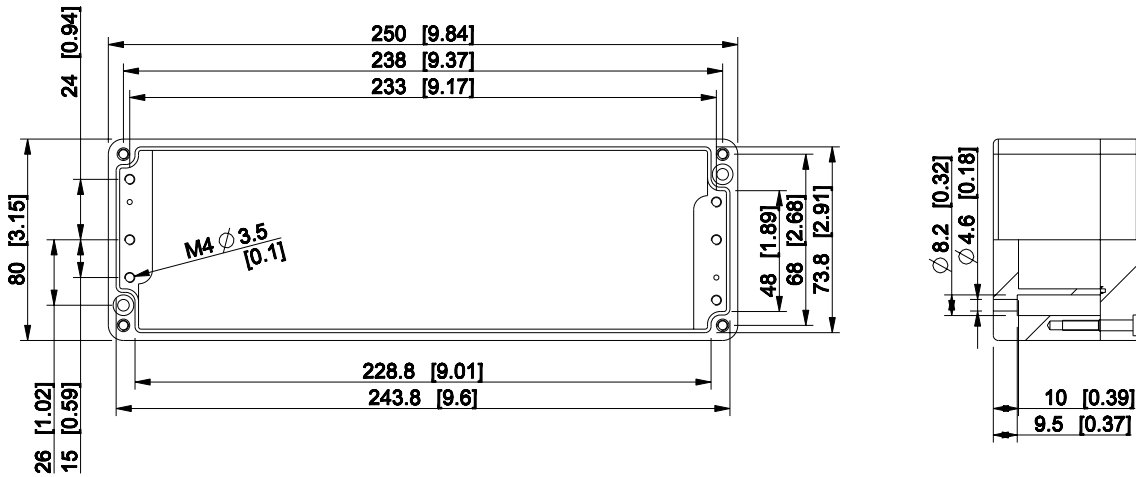

ID	Description	Date	By	Appr.
A				

Dimensions in mm [inches]

Material: Aluminium		Color: RAL 7001	
Supplier:		Tool No:	
 ENSTO CONTROL OY			
Scale		Date	
1:3		27.04.09	
-		By	
-		TJMa	
-		Checked	
-		Ctrl	
Weight [kg]: 0.85		Volume:	
Replaces:		Replaced:	
Drw No: A		Ref: Cubo H	
Code: HALP082506		Sheet No:	

model HALP082506_PART

drawing CUBO_H_8_DRAWING

HALP082506