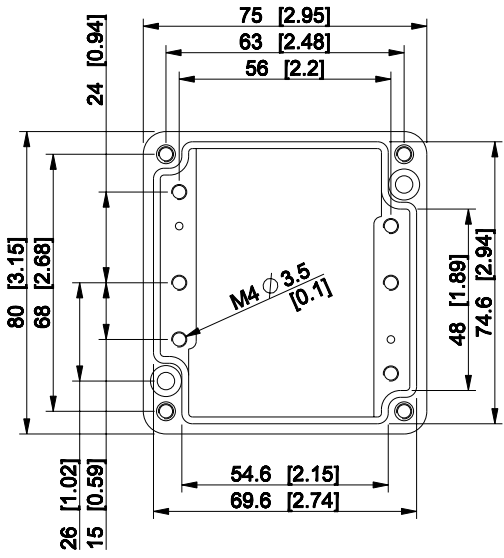

ID	Description	Date	By	Appr.
A				

Dimensions in mm [inches]

Material: Aluminium	Color: RAL 7001
---------------------	-----------------

Supplier:	Tool No:	Weight [kg]: 0.85	Volume:
-----------	----------	-------------------	---------

ENSTO CONTROL OY

**HALP080806**

Scale	Date	27.04.09
1:2	By	TJMa
-	Checked	
-	Ctrl	

Replaces:	
Replaced:	
Drw No:	A
Ref:	Cubo H
Code:	HALP080806
Sheet No:	

model HALP080806\_PART  
 drawing CUBO\_H\_5\_DRAWING