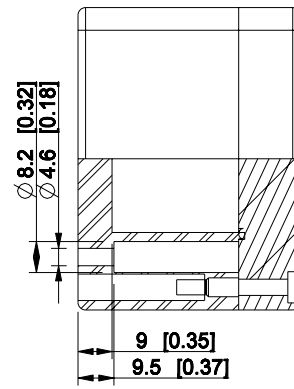

ID	Description	Date	By	Appr.
A				

Dimensions in mm [inches]

Material: Aluminium	Color: RAL 7001
---------------------	-----------------

Supplier:	Tool No:	Weight [kg]: 0.85	Volume:
-----------	----------	-------------------	---------

ENSTO CONTROL OY

**HALP080806**

Scale	Date	27.04.09
1:2	By	TJMa
-	Checked	
-	Ctrl	

Replaces:	
Replaced:	
Drw No:	A
Ref:	Cubo H
Code:	HALP080806
Sheet No:	

model HALP080806\_PART  
 drawing CUBO\_H\_5\_DRAWING