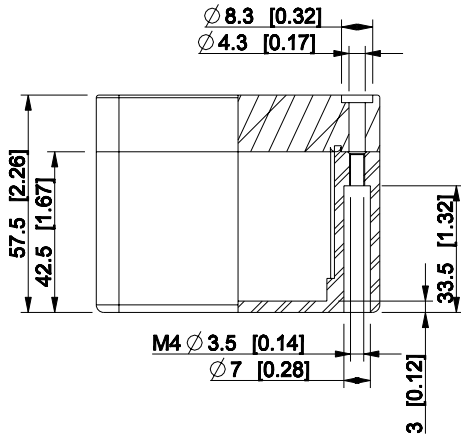

ID	Description	Date	By	Appr.
A				

Dimensions in mm [inches]

Material: Aluminium	Color: RAL 7001
---------------------	-----------------

Supplier:	Tool No:	Weight [kg]: 0.85	Volume:
-----------	----------	-------------------	---------

ENSTO CONTROL OY

**HALP080806**

Scale	Date	27.04.09
1:2	By	TJMa
-	Checked	
-	Ctrl	

Replaces:	
Replaced:	
Drw No:	A
Ref:	Cubo H
Code:	HALP080806
Sheet No:	

model HALP080806\_PART  
 drawing CUBO\_H\_5\_DRAWING