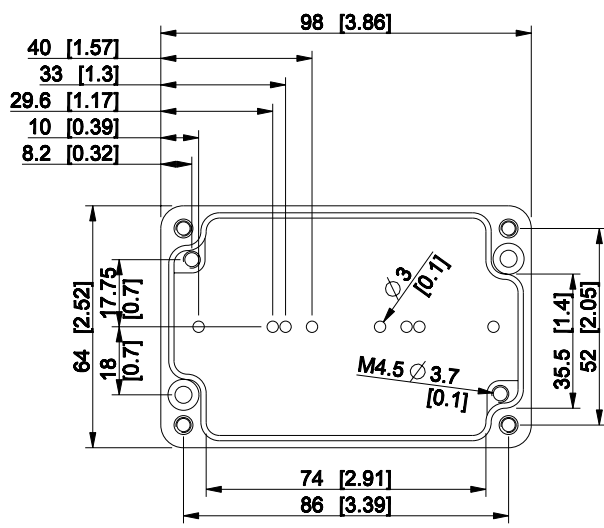

ID	Description	Date	By	Appr.
A				

Dimensions in mm [inches]

Material: Aluminium	Color: RAL 7001
---------------------	-----------------

Supplier:	Tool No:	Weight [kg]: 0.85	Volume:
-----------	----------	-------------------	---------

HALP061004

Scale	Date	24.04.09
1:2	By	TJMa
-	Checked	
-	Ctrl	

Replaces:	
Replaced:	
Drw No:	A
Ref:	Cubo H
Code:	HALP061004
Sheet No:	

model HALP061004_PART
drawing CUBO_H_3_DRAWING