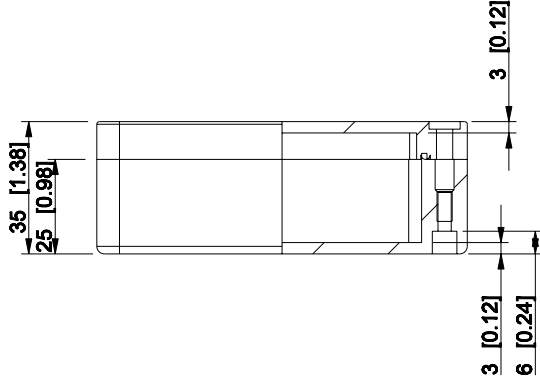

ID	Description	Date	By	Appr.
A				

Dimensions in mm [inches]

Material: Aluminium	Color: RAL 7001
---------------------	-----------------

Supplier:	Tool No:	Weight [kg]: 0.85	Volume:
-----------	----------	-------------------	---------

HALP061004

Scale	Date	24.04.09
1:2	By	TJMa
-	Checked	
-	Ctrl	

Replaces:	
Replaced:	
Drw No:	A
Ref:	Cubo H
Code:	HALP061004
Sheet No:	

model HALP061004_PART
drawing CUBO_H_3_DRAWING