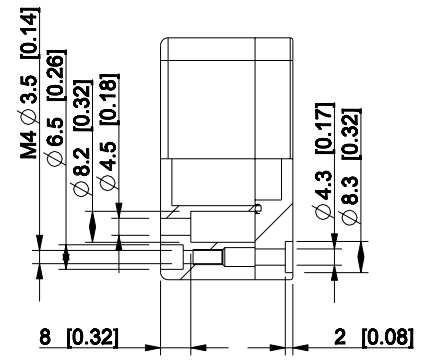

ID	Description	Date	By	Appr.
A				

Dimensions in mm [inches]

Material: Aluminium	Color: RAL 7001
---------------------	-----------------

Supplier:	Tool No:	Weight [kg]: 0.85	Volume:
-----------	----------	-------------------	---------

HALP061004

Scale	Date	24.04.09
1:2	By	TJMa
-	Checked	
-	Ctrl	

Replaces:	
Replaced:	
Drw No:	A
Ref:	Cubo H
Code:	HALP061004
Sheet No:	

model HALP061004_PART
drawing CUBO_H_3_DRAWING