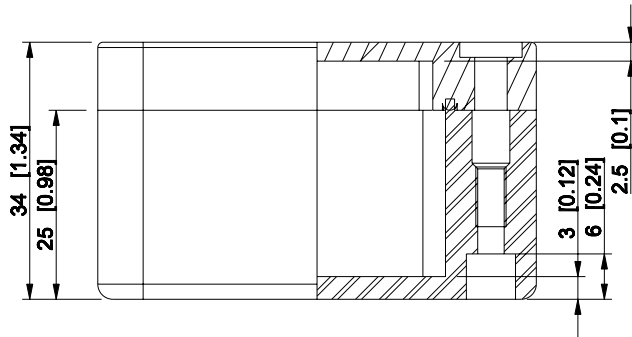

ID	Description	Date	By	Appr.
A				

Dimensions in mm [inches]

Material: Aluminium	Color: RAL 7001
---------------------	-----------------

Supplier:	Tool No:	Weight [kg]: 0.85	Volume:
-----------	----------	-------------------	---------

HALP060604

Scale	Date	24.04.09
1:1	By	TJMa
-	Checked	
-	Ctrl	

Replaces:	
Replaced:	
Drw No:	A
Ref:	Cubo H
Code:	HALP060604
Sheet No:	

model HALP060604_PART
drawing CUBO_H_2_DRAWING