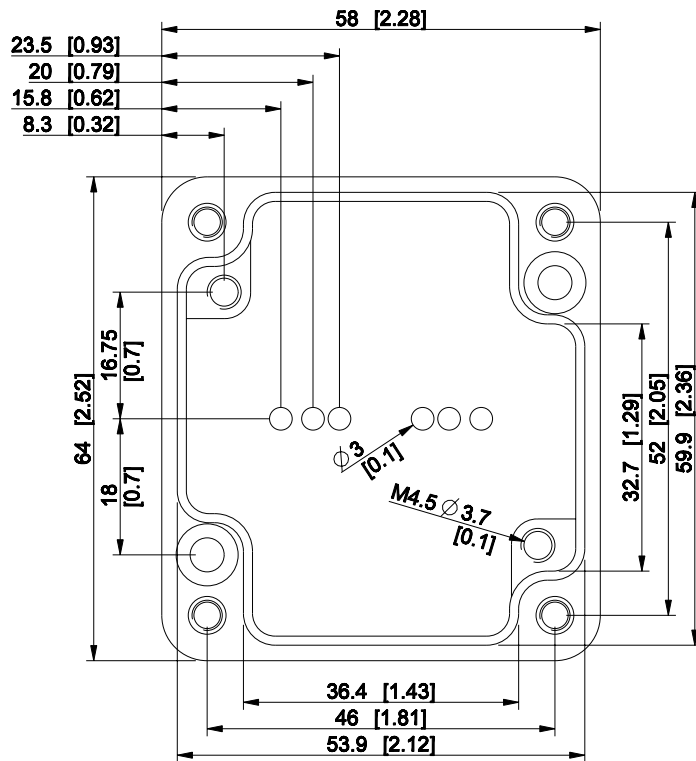

ID	Description	Date	By	Appr.
A				

Dimensions in mm [inches]

Material: Aluminium	Color: RAL 7001
---------------------	-----------------

Supplier:	Tool No:	Weight [kg]: 0.85	Volume:
-----------	----------	-------------------	---------

HALP060604

Scale	Date	24.04.09
1:1	By	TJMa
-	Checked	
-	Ctrl	

Replaces:	
Replaced:	
Drw No:	A
Ref:	Cubo H
Code:	HALP060604
Sheet No:	

model HALP060604_PART
drawing CUBO_H_2_DRAWING