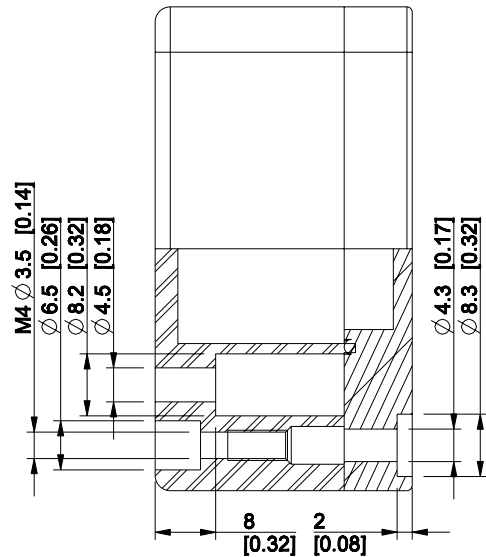

ID	Description	Date	By	Appr.
A				

Dimensions in mm [inches]

Material: Aluminium	Color: RAL 7001
---------------------	-----------------

Supplier:	Tool No:	Weight [kg]: 0.85	Volume:
-----------	----------	-------------------	---------

HALP060604

Scale	Date	24.04.09
1:1	By	TJMa
-	Checked	
-	Ctrl	

Replaces:	
Replaced:	
Drw No:	A
Ref:	Cubo H
Code:	HALP060604
Sheet No:	

model HALP060604_PART
drawing CUBO_H_2_DRAWING