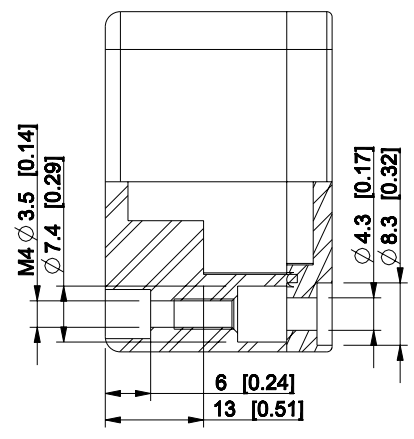

ID	Description	Date	By	Appr.
A				

Dimensions in mm [inches]

Material: Aluminium	Color: RAL 7001
---------------------	-----------------

Supplier:	Tool No:	Weight [kg]: 0.85	Volume:
-----------	----------	-------------------	---------

ENSTO ENSTO CONTROL OY		<h1>HALP050503</h1>	Replaces:
			Replaced:

Scale	Date	27.04.09	Drw No:	A
1:1	By	TJMa	Ref:	Cubo H
-	Checked		Code:	HALP050503
-	Ctrl		Sheet No:	

model HALP050503_PART
 drawing CUBO_H_1.DRAWING