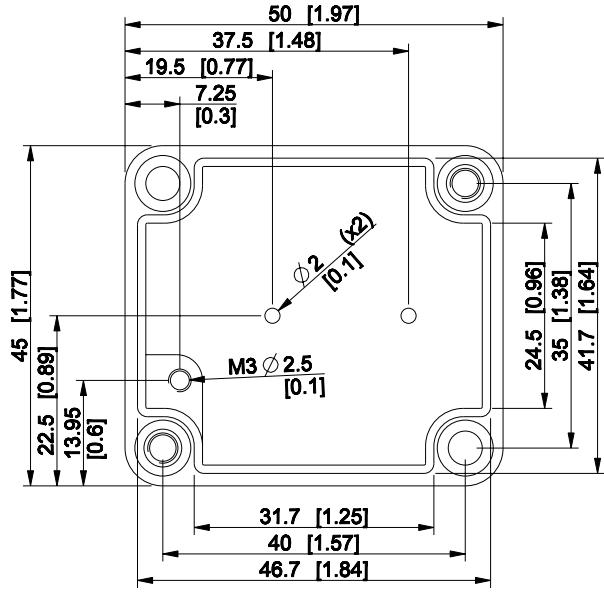

ID	Description	Date	By	Appr.
A				

Dimensions in mm [inches]

Material: Aluminium	Color: RAL 7001
---------------------	-----------------

Supplier:	Tool No:	Weight [kg]: 0.85	Volume:
-----------	----------	-------------------	---------

ENSTO ENSTO CONTROL OY		<h1>HALP050503</h1>	Replaces:
			Replaced:

Scale	Date	27.04.09	Drw No:	A
1:1	By	TJMa	Ref:	Cubo H
-	Checked		Code:	HALP050503
-	Ctrl		Sheet No:	

model HALP050503_PART
 drawing CUBO_H_1.DRAWING