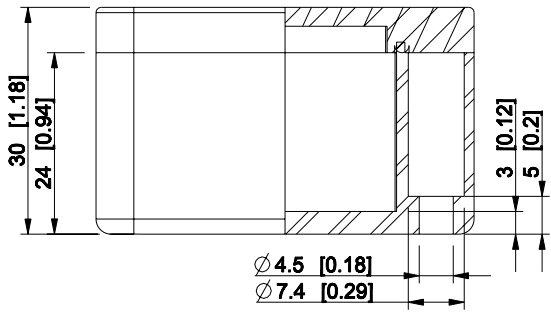

ID	Description	Date	By	Appr.
A				

Dimensions in mm [inches]

Material: Aluminium	Color: RAL 7001
---------------------	-----------------

Supplier:	Tool No:	Weight [kg]: 0.85	Volume:
-----------	----------	-------------------	---------

ENSTO ENSTO CONTROL OY		<h1>HALP050503</h1>	Replaces:
			Replaced:

Scale	Date	27.04.09	Drw No:	A
1:1	By	TJMa	Ref:	Cubo H
-	Checked		Code:	HALP050503
-	Ctrl		Sheet No:	

model HALP050503_PART
 drawing CUBO_H_1.DRAWING