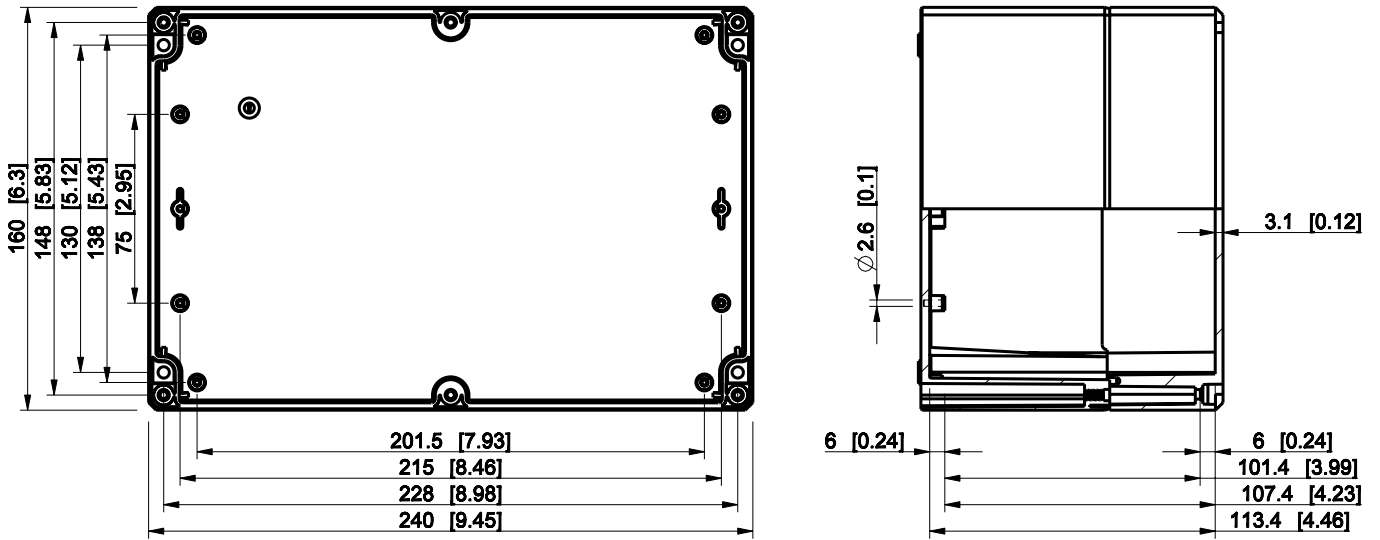

ID	Description	Date	By	Appr.
A				

Dimensions in mm [inches]

Material: ABS	Color: RAL 7035
---------------	-----------------

Supplier:	Tool No:	Weight [kg]: 0.73	Volume:
-----------	----------	-------------------	---------

**ENSTO**  
ENSTO CONTROL

**DABP162412G**

Scale	Date	18.12.08
1:3	By	PKos
-	Checked	
-	Ctrl	

Replaces:	
Replaced:	
Drw No:	A
Ref:	-
Code:	DABP162412G
Sheet No:	

model DABP162412G PART

drawing CUBO\_D.DRAWING