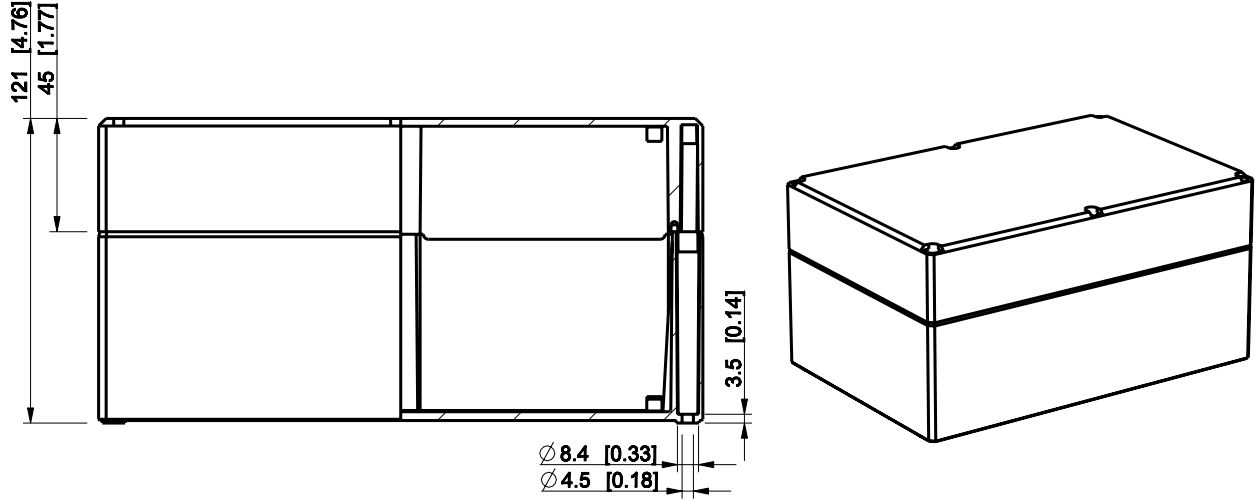

ID	Description	Date	By	Appr.
A				

Dimensions in mm [inches]

Material: ABS	Color: RAL 7035
---------------	-----------------

Supplier:	Tool No:	Weight [kg]: 0.73	Volume:
-----------	----------	-------------------	---------

**ENSTO**  
ENSTO CONTROL

**DABP162412G**

Scale	Date	18.12.08
1:3	By	PKos
-	Checked	
-	Ctrl	

Replaces:	
Replaced:	
Drw No:	A
Ref:	-
Code:	DABP162412G
Sheet No:	

model DABP162412G PART

drawing CUBO\_D.DRAWING