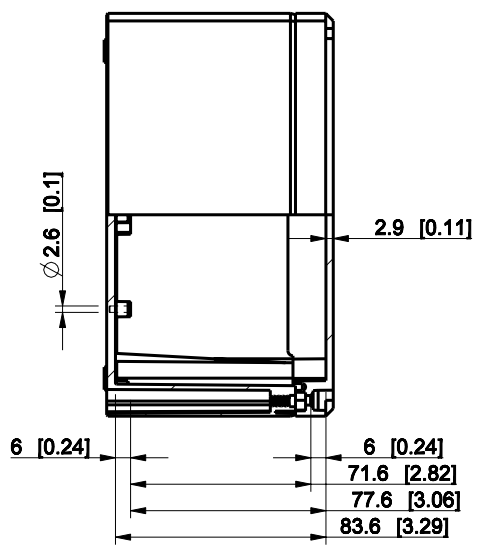

| ID | Description | Date | By | Appr. |
|----|-------------|------|----|-------|
| A | | | | |

Dimensions in mm [inches]

| | | | |
|---|--|-------------------|--|
| Material: ABS | | Color: RAL 7035 | |
| Supplier: ENSTO ENSTO CONTROL | | Tool No: | |
| Scale: 1:3 | | Weight [kg]: 0.57 | |
| Date: 18.12.08 | | Volume: | |
| By: PKOs | | Replaces: | |
| Checked: | | Replaced: | |
| Ctrl: | | Drw No: A | |
| | | Ref: - | |
| | | Code: DABP162409G | |
| | | Sheet No: | |

model DABP162409G PART
 drawing CUBO_D_DRAWING

DABP162409G