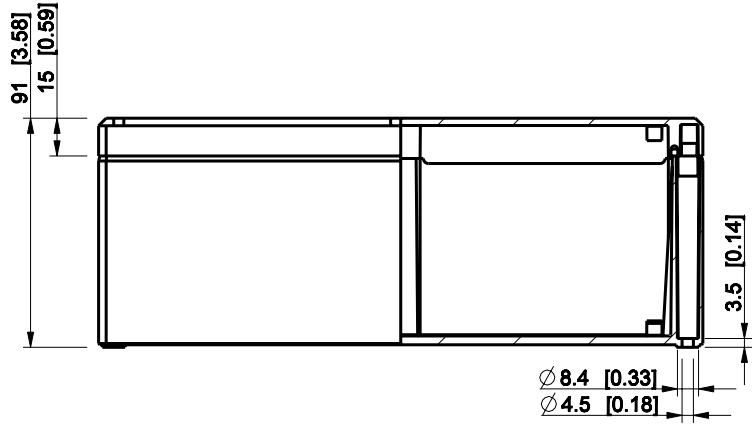

| ID | Description | Date | By | Appr. |
|----|-------------|------|----|-------|
| A | | | | |

Dimensions in mm [inches]

| | | | |
|---|--|-------------------|--|
| Material: ABS | | Color: RAL 7035 | |
| Supplier: ENSTO ENSTO CONTROL | | Tool No: | |
| Scale: 1:3 | | Weight [kg]: 0.57 | |
| Date: 18.12.08 | | Volume: | |
| By: PKOs | | Replaces: | |
| Checked: | | Replaced: | |
| Ctrl: | | Drw No: A | |
| | | Ref: - | |
| | | Code: DABP162409G | |
| | | Sheet No: | |

model DABP162409G PART
 drawing CUBO_D_DRAWING

DABP162409G