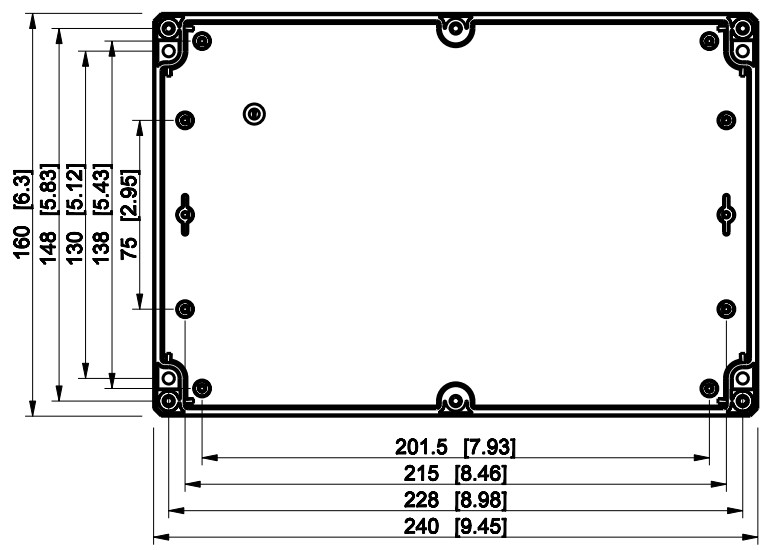

| ID | Description | Date | By | Appr. |
|----|-------------|------|----|-------|
| A | | | | |

Dimensions in mm [inches]

| | | | |
|---|--|-------------------|--|
| Material: ABS | | Color: RAL 7035 | |
| Supplier: ENSTO ENSTO CONTROL | | Tool No: | |
| Scale: 1:3 | | Weight [kg]: 0.57 | |
| Date: 18.12.08 | | Volume: | |
| By: PKOs | | Replaces: | |
| Checked: | | Replaced: | |
| Ctrl: | | Drw No: A | |
| | | Ref: - | |
| | | Code: DABP162409G | |
| | | Sheet No: | |

model DABP162409G PART
 drawing CUBO_D_DRAWING

DABP162409G