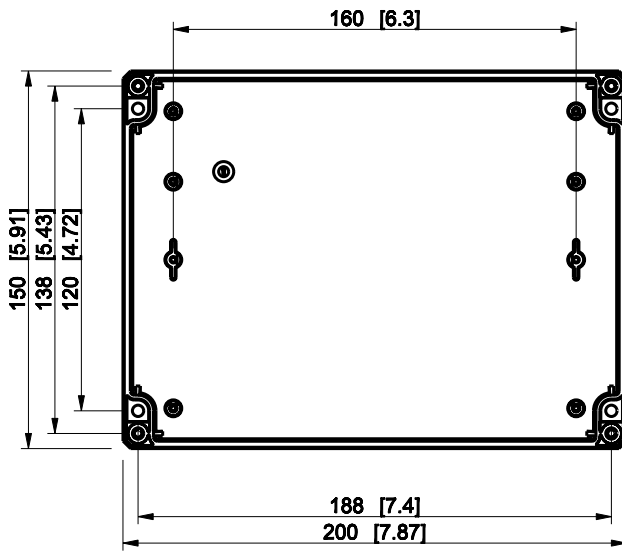

ID	Description	Date	By	Appr.
A				

Dimensions in mm [inches]

Material: ABS	Color: RAL 7035
---------------	-----------------

Supplier:	Tool No:	Weight [kg]: 0.90	Volume:
-----------	----------	-------------------	---------

DABP152008T

Scale	Date	18.12.08
1:3	By	PKos
-	Checked	
-	Ctrl	

Replaces:	
Replaced:	
Drw No:	A
Ref:	-
Code:	DABP152008T
Sheet No:	

model DABP152008T_PART
 drawing CUBO_D_2_DRAWING