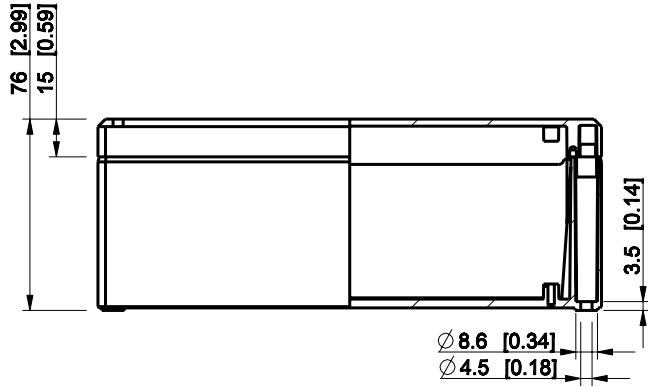

ID	Description	Date	By	Appr.
A				

Dimensions in mm [inches]

Material: ABS	Color: RAL 7035
---------------	-----------------

Supplier:	Tool No:	Weight [kg]: 0.90	Volume:
-----------	----------	-------------------	---------

DABP152008T

Scale	Date	18.12.08
1:3	By	PKos
-	Checked	
-	Ctrl	

Replaces:	
Replaced:	
Drw No:	A
Ref:	-
Code:	DABP152008T
Sheet No:	

model DABP152008T_PART
 drawing CUBO_D_2_DRAWING