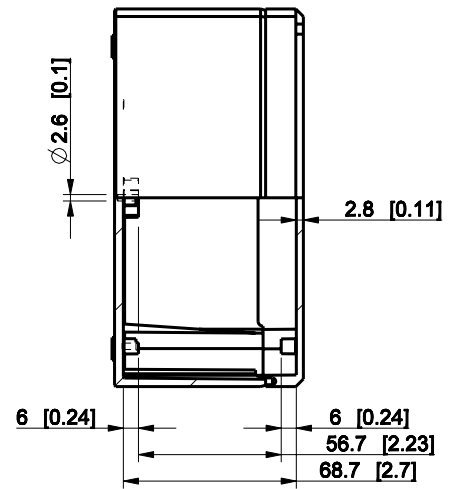

ID	Description	Date	By	Appr.
A				

Dimensions in mm [inches]

Material: ABS	Color: RAL 7035
---------------	-----------------

Supplier:	Tool No:	Weight [kg]: 0.90	Volume:
-----------	----------	-------------------	---------

DABP152008T

Scale	Date	18.12.08
1:3	By	PKos
-	Checked	
-	Ctrl	

Replaces:	
Replaced:	
Drw No:	A
Ref:	-
Code:	DABP152008T
Sheet No:	

model DABP152008T_PART
 drawing CUBO_D_2_DRAWING