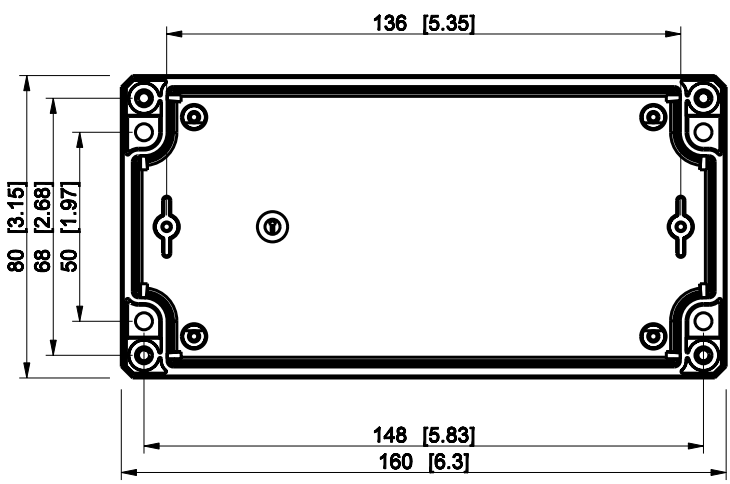

ID	Description	Date	By	Appr.
A				

Dimensions in mm [inches]

Material: ABS	Color: RAL 7035
---------------	-----------------

Supplier:	Tool No:	Weight [kg]: 0.25	Volume:
-----------	----------	-------------------	---------

DABP081609G

Scale	Date	18.12.08
1:2	By	PKos
-	Checked	
-	Ctrl	

Replaces:	
Replaced:	
Drw No:	A
Ref:	-
Code:	DABP081609G
Sheet No:	

model DABP081609G PART
 drawing CUBO_D_2_DRAWING