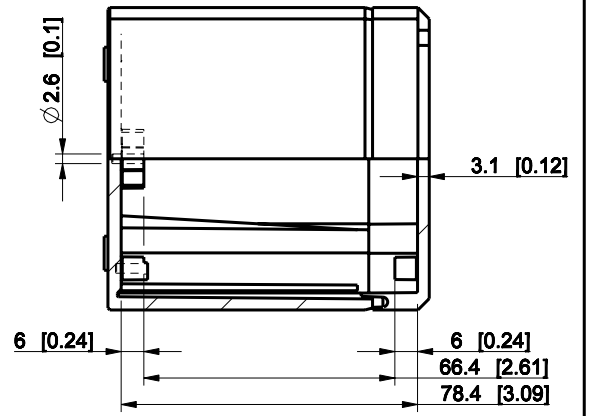

ID	Description	Date	By	Appr.
A				

Dimensions in mm [inches]

Material: ABS	Color: RAL 7035
---------------	-----------------

Supplier:	Tool No:	Weight [kg]: 0.25	Volume:
-----------	----------	-------------------	---------

DABP081609G

Scale	Date	18.12.08
1:2	By	PKos
-	Checked	
-	Ctrl	

Replaces:	
Replaced:	
Drw No:	A
Ref:	-
Code:	DABP081609G
Sheet No:	

model DABP081609G PART
 drawing CUBO_D_2_DRAWING