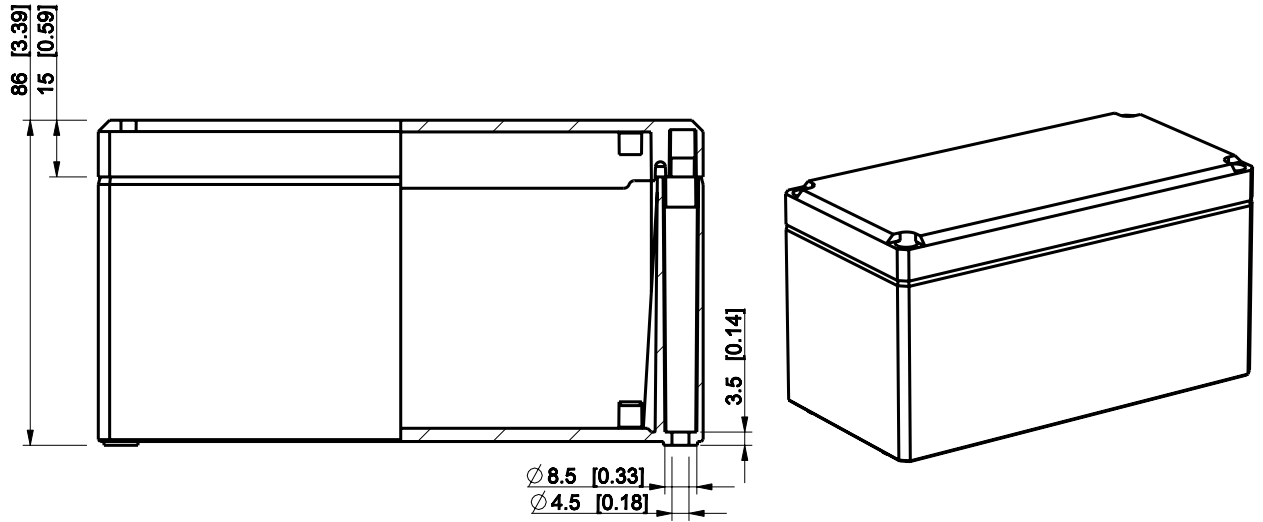

ID	Description	Date	By	Appr.
A				

Dimensions in mm [inches]

Material: ABS	Color: RAL 7035
---------------	-----------------

Supplier:	Tool No:	Weight [kg]: 0.25	Volume:
-----------	----------	-------------------	---------

DABP081609G

Scale	Date	18.12.08
1:2	By	PKos
-	Checked	
-	Ctrl	

Replaces:	
Replaced:	
Drw No:	A
Ref:	-
Code:	DABP081609G
Sheet No:	

model DABP081609G PART
 drawing CUBO_D_2_DRAWING