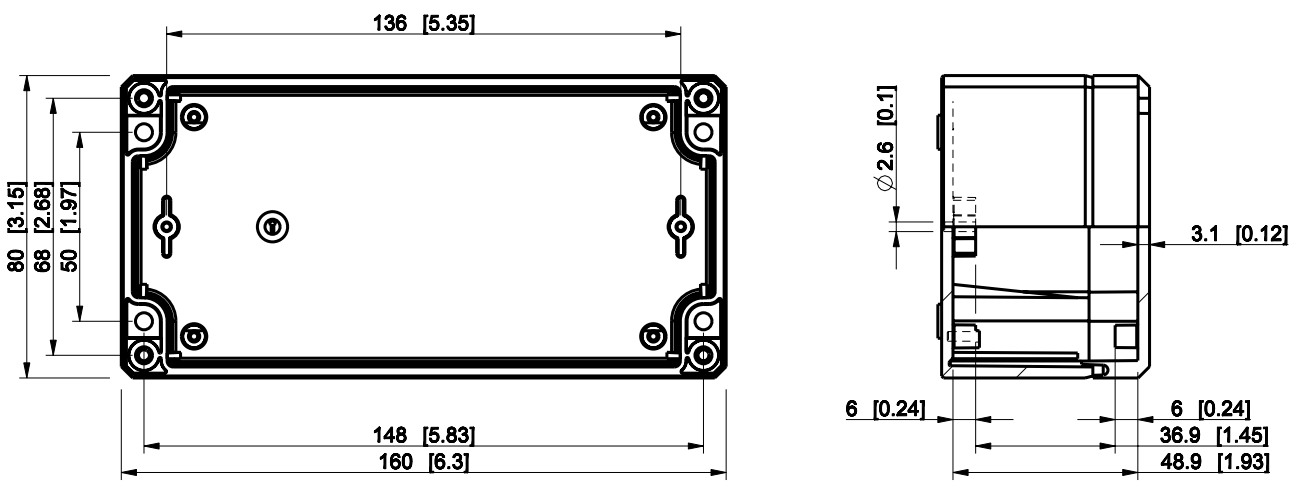

ID	Description	Date	By	Appr.
A				

Dimensions in mm [inches]

Material: ABS	Color: RAL 7035
---------------	-----------------

Supplier:	Tool No:	Weight [kg]: 0.19	Volume:
-----------	----------	-------------------	---------

DABP081606G

Scale	Date	18.12.08
1:2	By	PKos
-	Checked	
-	Ctrl	

Replaces:	
Replaced:	
Drw No:	A
Ref:	-
Code:	DABP081606G
Sheet No:	

model DABP081606G PART
 drawing CUBO_D_2_DRAWING