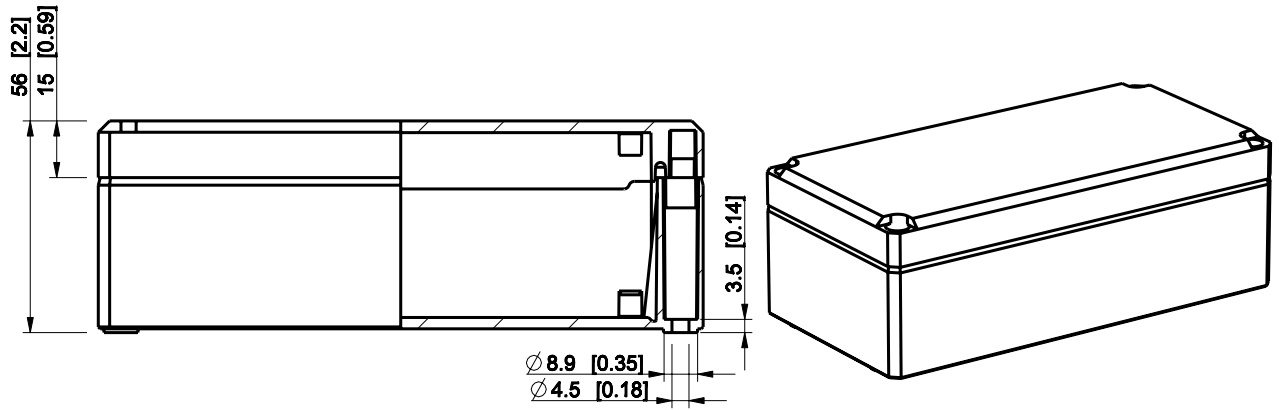

ID	Description	Date	By	Appr.
A				

Dimensions in mm [inches]

Material: ABS	Color: RAL 7035
---------------	-----------------

Supplier:	Tool No:	Weight [kg]: 0.19	Volume:
-----------	----------	-------------------	---------

DABP081606G

Scale	Date	18.12.08
1:2	By	PKos
-	Checked	
-	Ctrl	

Replaces:	
Replaced:	
Drw No:	A
Ref:	-
Code:	DABP081606G
Sheet No:	

model DABP081606G PART
 drawing CUBO_D_2_DRAWING