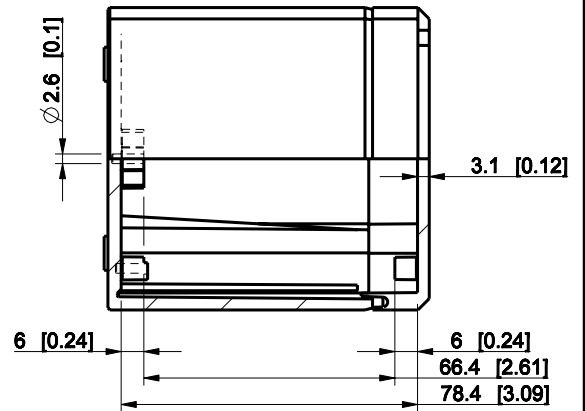

ID	Description	Date	By	Appr.
A				

Dimensions in mm [inches]

Material: ABS	Color: RAL 7035
---------------	-----------------

Supplier:	Tool No:	Weight [kg]: 0.20	Volume:
-----------	----------	-------------------	---------

DABP081209G

Scale	Date	18.12.08
1:2	By	PKos
-	Checked	
-	Ctrl	

Replaces:	
Replaced:	
Drw No:	A
Ref:	-
Code:	DABP081209G
Sheet No:	

model DABP081209G PART
 drawing CUBO_D_2_DRAWING