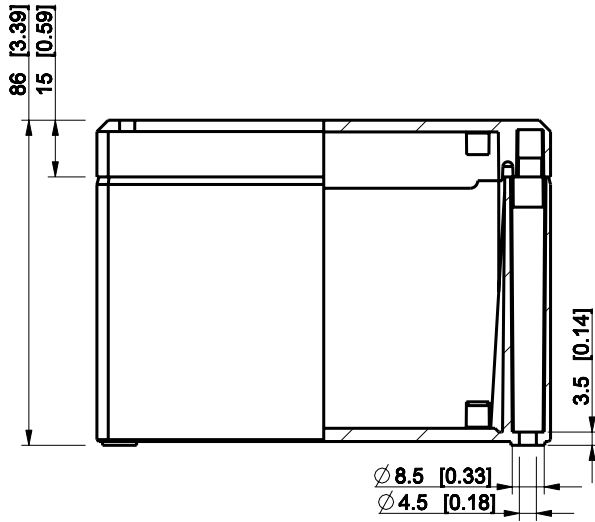

ID	Description	Date	By	Appr.
A				

Dimensions in mm [inches]

Material: ABS	Color: RAL 7035
---------------	-----------------

Supplier:	Tool No:	Weight [kg]: 0.20	Volume:
-----------	----------	-------------------	---------

DABP081209G

Scale	Date	18.12.08
1:2	By	PKos
-	Checked	
-	Ctrl	

Replaces:	
Replaced:	
Drw No:	A
Ref:	-
Code:	DABP081209G
Sheet No:	

model DABP081209G PART
 drawing CUBO_D_2_DRAWING