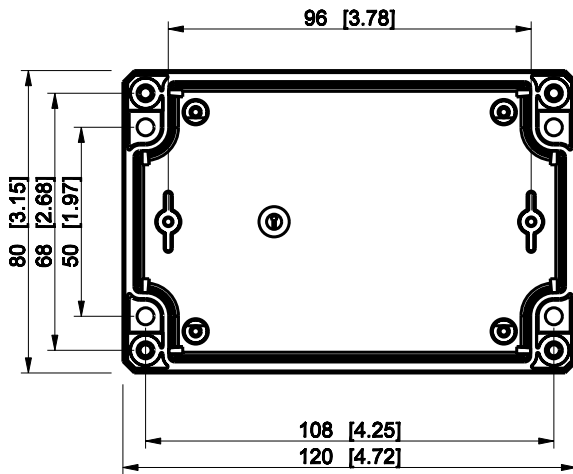

ID	Description	Date	By	Appr.
A				

Dimensions in mm [inches]

Material: ABS	Color: RAL 7035
---------------	-----------------

Supplier:	Tool No:	Weight [kg]: 0.20	Volume:
-----------	----------	-------------------	---------

DABP081209G

Scale	Date	18.12.08
1:2	By	PKos
-	Checked	
-	Ctrl	

Replaces:	
Replaced:	
Drw No:	A
Ref:	-
Code:	DABP081209G
Sheet No:	

model DABP081209G PART
 drawing CUBO_D_2_DRAWING