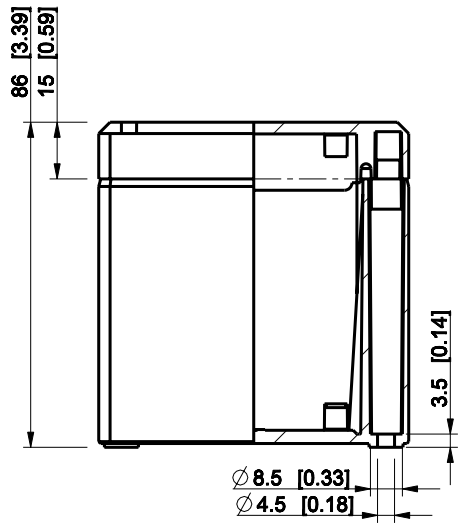

ID	Description	Date	By	Appr.
A				

Dimensions in mm [inches]

Material: ABS	Color: RAL 7035
---------------	-----------------

Supplier:	Tool No:	Weight [kg]: 0.16	Volume:
-----------	----------	-------------------	---------

**ENSTO**  
ENSTO CONTROL

**DABP080809T**

Scale	Date	18.12.08
1:2	By	PKos
-	Checked	
-	Ctrl	

Replaces:	
Replaced:	
Drw No:	A
Ref:	-
Code:	DABP080809T
Sheet No:	

model DABP080809T PART  
 drawing CUBO\_D\_2\_DRAWING