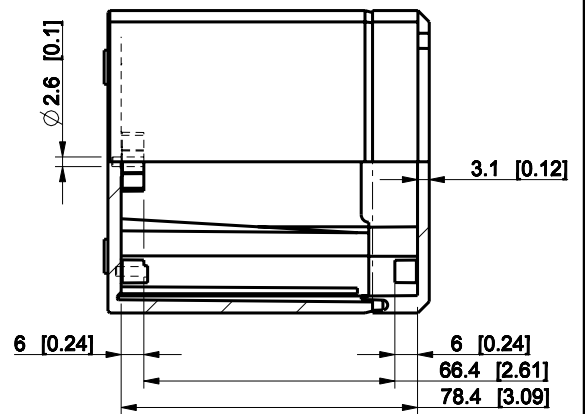

ID	Description	Date	By	Appr.
A				

Dimensions in mm [inches]

Material: ABS	Color: RAL 7035
---------------	-----------------

Supplier:	Tool No:	Weight [kg]: 0.16	Volume:
-----------	----------	-------------------	---------

**ENSTO**  
ENSTO CONTROL

**DABP080809T**

Scale	Date	18.12.08
1:2	By	PKos
-	Checked	
-	Ctrl	

Replaces:	
Replaced:	
Drw No:	A
Ref:	-
Code:	DABP080809T
Sheet No:	

model DABP080809T PART  
 drawing CUBO\_D\_2\_DRAWING