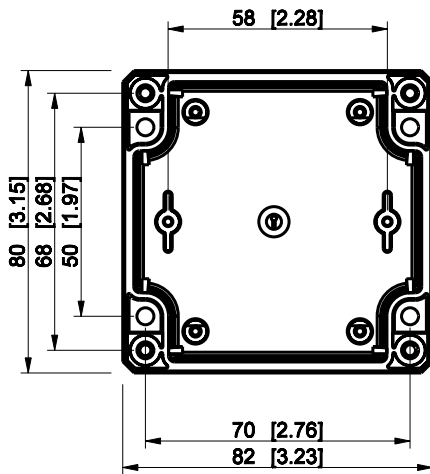

ID	Description	Date	By	Appr.
A				

Dimensions in mm [inches]

Material: ABS	Color: RAL 7035
---------------	-----------------

Supplier:	Tool No:	Weight [kg]: 0.16	Volume:
-----------	----------	-------------------	---------

**ENSTO**  
ENSTO CONTROL

**DABP080809T**

Scale	Date	18.12.08
1:2	By	PKos
-	Checked	
-	Ctrl	

Replaces:	
Replaced:	
Drw No:	A
Ref:	-
Code:	DABP080809T
Sheet No:	

model DABP080809T PART  
 drawing CUBO\_D\_2\_DRAWING